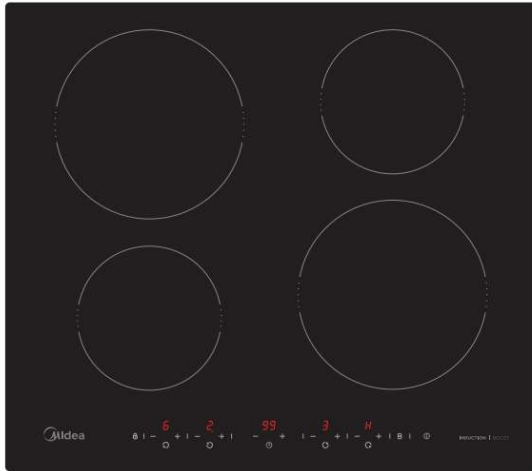

MI60T

60cm Induction Cooktop

Schott Glass, Touch Control, Timer, Automatic Safety Switch Off, Boost Function

Benefits

Schott glass

9-stage power setting

Timer

Boost Function

Automatic safety switch off

Residual heat indicator

Pan Sensor

60cm size

Child Lock

Residual Heat Indicator

Boost

Main Features

Schott Ceran Glass: Yes

Cooking Zones: 4

Cooking Zone	Diameter (mm)	Power
Rear Left	205	2.3kW
Rear Right	155	1.2kW
Front Left	155	1.2kW
Front Right	205	2.3kW

Control Type: Touch

Construction Type: 60cm

Cooking Levels: 9

Dimensions & Weights

Cut-out Dimensions (WxD):	560mm x 490mm
Product Height:	55mm
Product Width:	590mm
Product Depth:	520mm
Unpacked Weight:	9.74kg
Packaged Height:	115mm
Packaged Width:	690mm
Packaged Depth:	645mm
Packaged Weight:	11.28kg