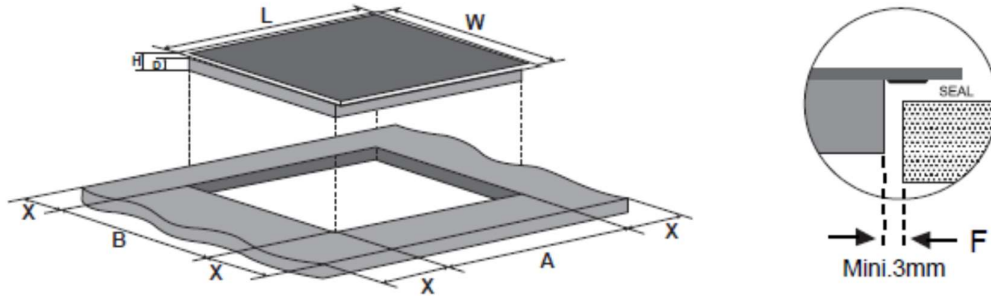

MI60T

60cm Induction Cooktop

Schott Glass, Touch Control, Timer, Automatic Safety Switch Off, Boost Function

L(mm)	W(mm)	H(mm)	D(mm)	A(mm)	B(mm)	X(mm)	F(mm)
590	520	60	56	560+4 +1	490+4 +1	50 min	3 min