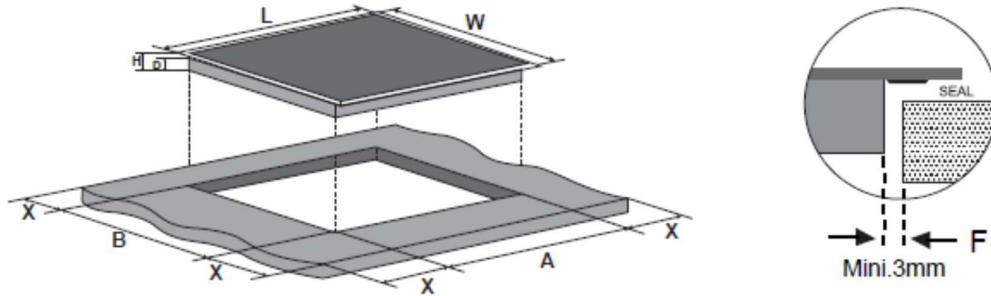

Dimensions & Weights

Cut-out Dimensions (WxD): 560mm*490mm

Product Height: 55mm

Product Width: 590mm

Product Depth: 520mm

Unpacked Weight: 8.53kg

Packaged Height: 115mm

Packaged Width: 690mm

Packaged Depth: 645mm

Packaged Weight: 10.11kg

Country of Origin: China

EAN Code: 6944271637630

Manufacturer's Warranty: 3 Years

MEC64

60cm Ceramic Cooktop

Schott Glass, Touch Control, Timer, Automatic Safety Switch Off

L(mm)	W(mm)	H(mm)	D(mm)	A(mm)	B(mm)	X(mm)	F(mm)
590	520	55	51	560+4 +1	490+4 +1	50 min	3 min