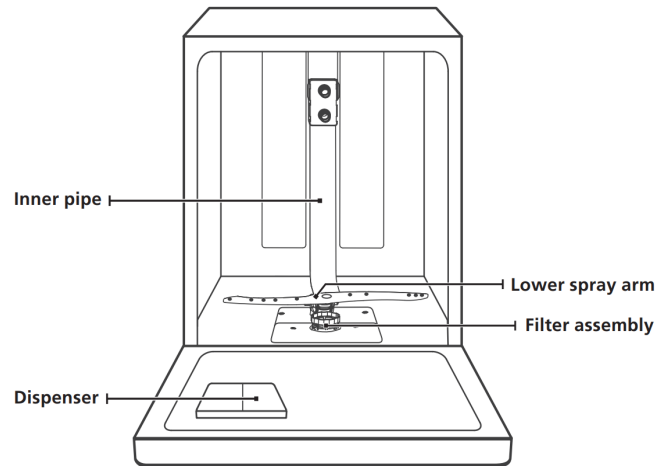

## Freestanding Dishwasher 60cm – 12 Place Settings

### Specification

- Rated voltage: 220-240V~50Hz
- Rated power: 1760-2100W
- Water pressure: 0.04-1.00MPa
- Net/Gross weight: 42/47.5 kg
- Product Size (w x d x h): 845 x 598 x 600mm
- Package Size (w x d x h): 871 x 645 x 672mm