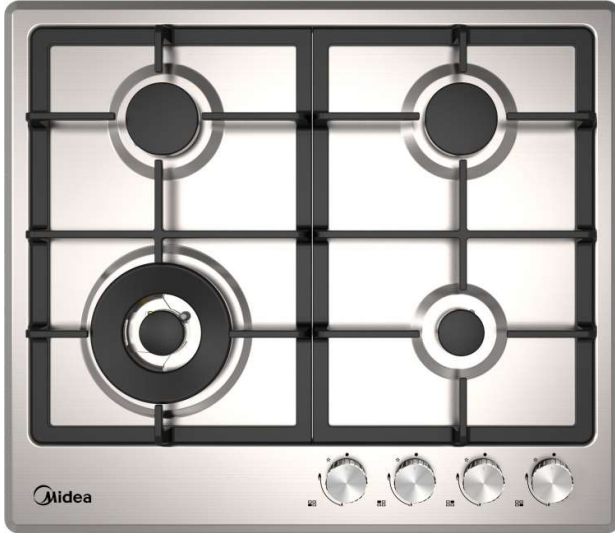

## MCG60SS

60cm Stainless Steel Gas Cooktop

4 Burners incl. Wok Burner with Wok Trivet, Front Control

### Benefits

Stainless Steel Hob

Flame failure device

Automatic electronic ignition

Cast iron pan supports

LPG regulator and nipples

Triple Ring  
Work Burner

Electric  
Ignition

### Main Features

<b>Cooking Zones:</b>	4
<b>Control Type:</b>	Knob control
<b>Construction Type:</b>	Stainless Steel
<b>Pan Support Material:</b>	Cast iron
<b>Cooking Levels:</b>	Variable
<b>Cast Iron Wok Adapter:</b>	Yes
<b>Adapt for LPG Gas:</b>	Yes
<b>Suitable for Natural Gas:</b>	Yes
<b>Gas Consumption Natural Gas:</b>	29.88MJ/h