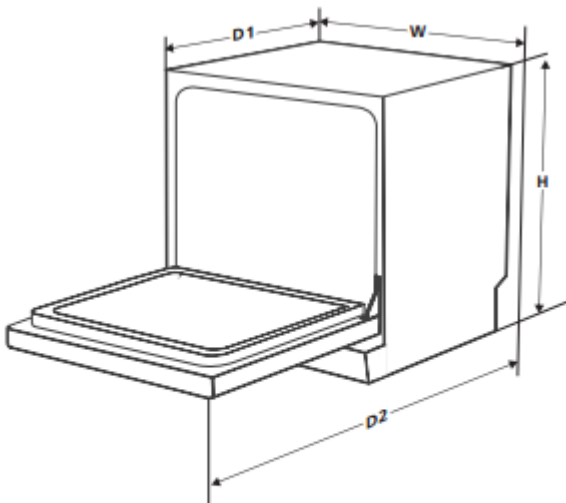

Safety

Water Safety System:	Yes
Child Lock:	Yes
Fault Indicator:	Yes

Dimensions & Weights

Unpacked Height:	438mm
Unpacked Width:	550mm
Unpacked Depth:	500mm

MDWB1BL

55cm Black Benchtop Dishwasher

49dBA, 6 place settings with cutlery basket, Delay Start Function, Strong Wash Function

Unpacked Weight:	20kg
Packaged Height:	510mm
Packaged Width:	605mm
Packaged Depth:	555mm
Packaged Weight:	23kg

Country of Origin:	China
EAN Code:	6939962603780
Manufacturer's Warranty:	3 years

Height (H)	438mm
Width (W)	550mm
Depth (D1)	500mm (with the door closed)
Depth (D2)	812mm (with the door opened 90°)