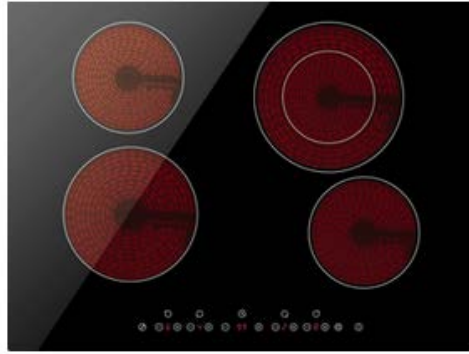

## Specifications: CRSF745

Ratings: V

6.4 Kw

28 amps