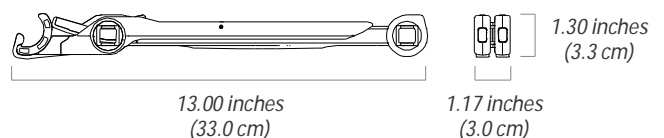

Roost Laptop Stand

Eye-Level Screen

Roost Laptop Stand elevates laptop screen up to 13 inches above the desk. Use Roost with external Keyboard and Mouse (available as a set) to create ergonomic desk ANYWHERE.

Height Adjustable

3 different height settings, from 6 to 13 inches, (depending on Make and Model of Laptop) provides perfect adjustment to any work surface.

Made in USA

Weight: 5.8 ounces (164 g)

Material: Glass-Reinforced Polymer, Silicone Elastic