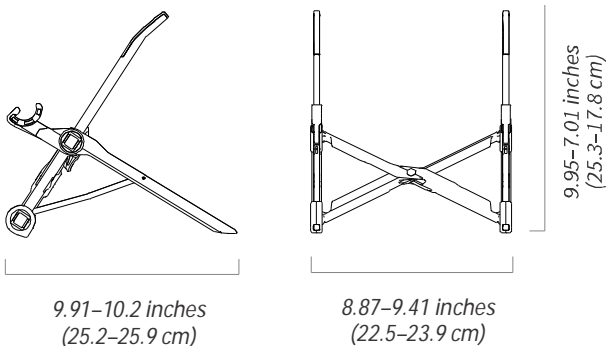

Roost Laptop Stand

Eye-Level Screen

Roost Laptop Stand elevates laptop screen up to 13 inches above the desk. Use Roost with external Keyboard and Mouse (available as a set) to create ergonomic desk ANYWHERE.

Collapsing, Ultra-Portable Design

A laptop stand only helps if you use it! And to use it, you must have it with you. Roost was designed to be impossibly lightweight, easy to use, and small for easy portability.

Height Adjustable

3 different height settings, from 6 to 13 inches, (depending on Make and Model of Laptop) provides perfect adjustment to any work surface.

Made in USA

Weight: 5.8 ounces (164 g)

Material: Glass-Reinforced Polymer, Silicone Elastic