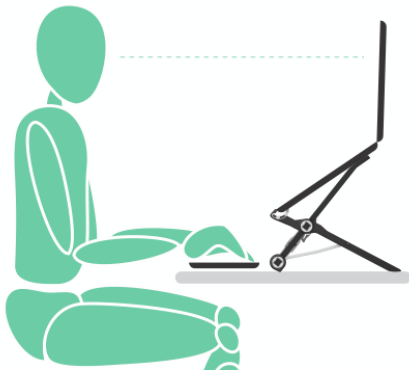

Roost Laptop Stand

Eye-Level Screen

Roost Laptop Stand elevates laptop screen up to 13 inches above the desk. Use Roost with external Keyboard and Mouse (available as a set) to create ergonomic desk ANYWHERE.

Collapsing, Ultra-Portable Design

A laptop stand only helps if you use it! And to use it, you must have it with you. Roost was designed to be impossibly lightweight, easy to use, and small for easy portability.

Height Adjustable

3 different height settings, from 6 to 13 inches, (depending on Make and Model of Laptop) provides perfect adjustment to any work surface.

Made in USA

Weight: 5.8 ounces (164 g)

Material: Glass-Reinforced Polymer, Silicone Elastic