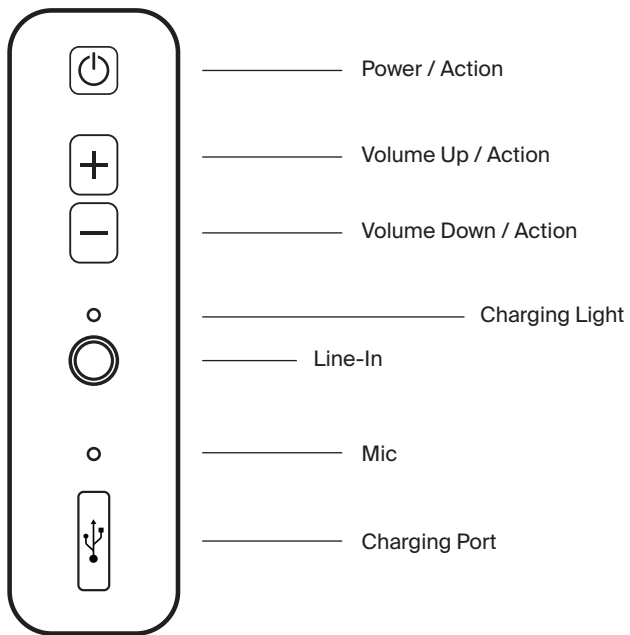

GRADO

GW100

Wireless Series

Overview

Power

— **Long Press:** Power On / Off

Battery Saver: If unpaired for 5 minutes, GW100 will power off.

— ● **Blue:** Fully Charged

● **Blue:** Powered On

● **Red:** Charging

● **Red:** Low Battery

— **Charging:** Plug the Micro USB cable into the charging port and connect the other end to a compatible USB port of a computer or wall charger.