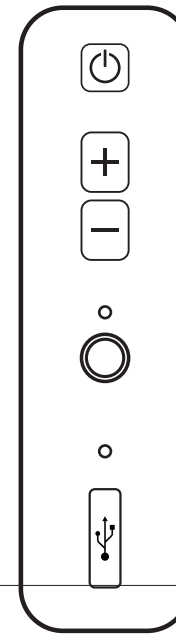

Battery Capacity: 320mAh

Methods of pairing to Bluetooth may vary depending on the specific device. Please refer to the device's manual for further details.

*Battery life will vary depending on the listening volume and genre of music played.

Wireless Series

GW100

GRADO

Overview

Power / Action

Volume Up / Action

Volume Down / Action

Charging Light