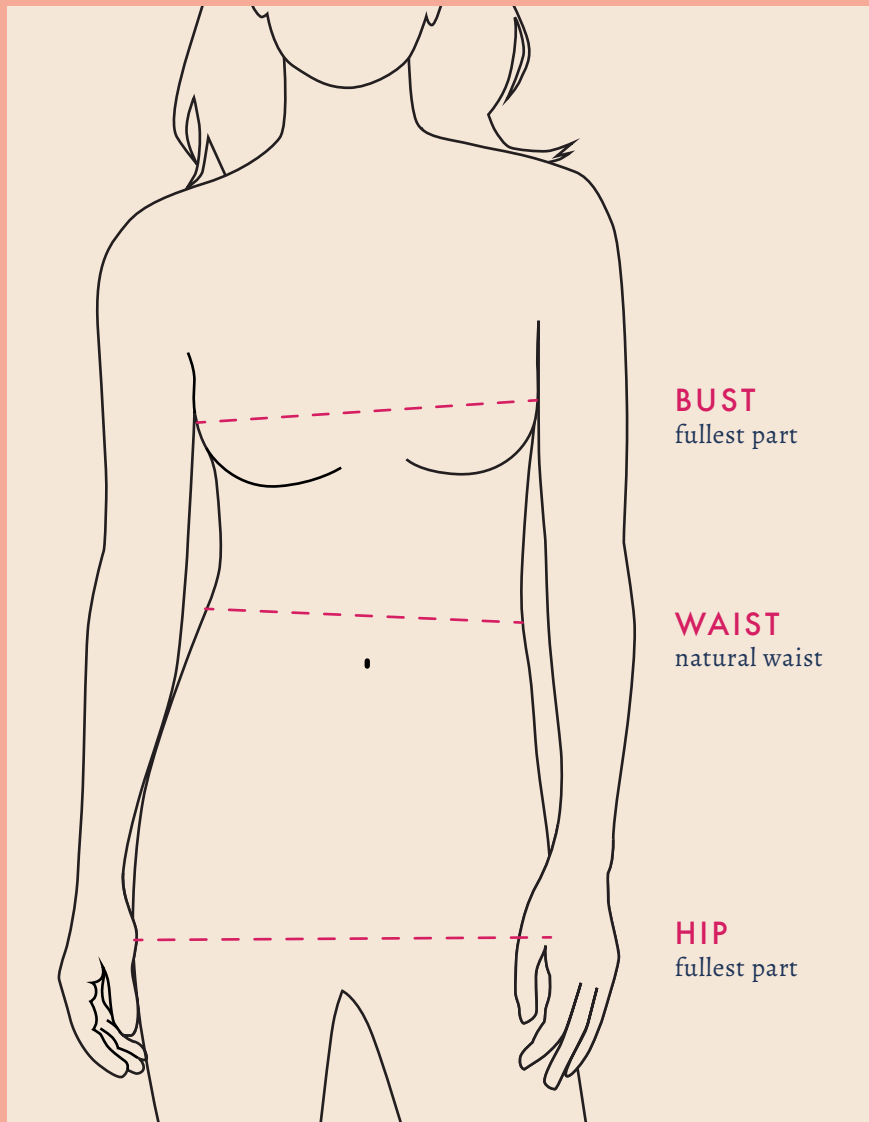

SIZE CHART

SIZE	BUST	WAIST	HIP
XS (size 4)	32"	26"	36"
S (size 6)	34"	28"	38"
M (size 8)	36"	30"	40"
L (size 10)	39"	33"	43"
XL (size 12-14)	42"	36"	46"
1X (size 16-18)	48"	38"	60"
2X (size 20-22)	51"	41"	63"
3X (size 24-26)	55"	46"	68"

BUST
fullest part

WAIST
natural waist

HIP
fullest part