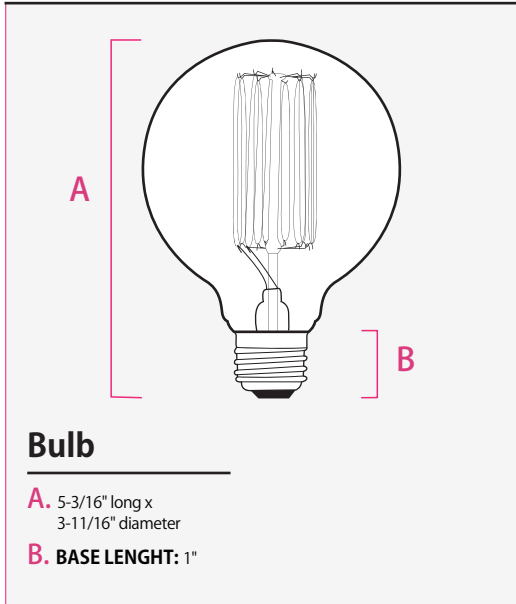

VOLTA LB - 003

Details

INCLUDES:

- Incandescent bulb.

WARNING:

- Do not use outdoors.
- Do not operate in close proximity to flammable materials.

DETAILS:

- 40W.
- 120 Volt.
- Medium Base.
- G30 size.
- Thread filament globe bulb.
- Vintage style.
- 2,500 hours.

ACCESSORIES:

- Compatible with all medium base E26 bulb sockets.

MATERIALS:

- Carbon filament.
- Glass.

TINT:

Clear

DIMENSIONS:

** Due to various monitor settings and calibrations, colors may vary slightly from what you see.*