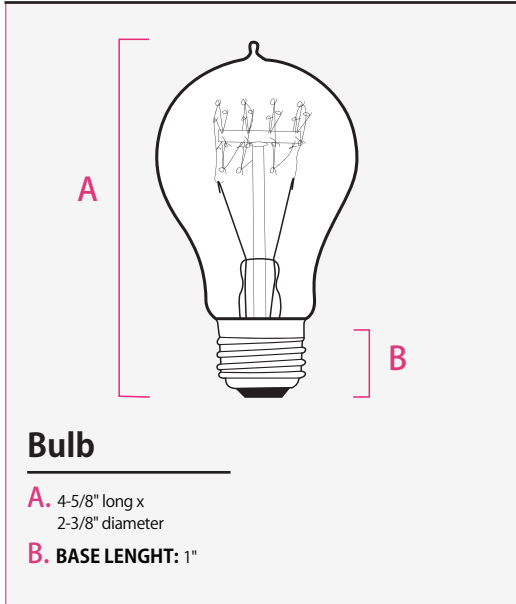

JOULE LB - 004

Details

INCLUDES:

- Incandescent bulb.

WARNING:

- Do not use outdoors.
- Do not operate in close proximity to flammable materials.

DETAILS:

- 40W.
- 120 Volt.
- Medium Base.
- Thread filament edison bulb.
- Bead top.
- A19 shape.
- 2,500 hours.

ACCESSORIES:

- Compatible with all medium base E26 bulb sockets.

MATERIALS:

- Carbon 4 loop filament.
- Glass.

TINT:

DIMENSIONS:

* Due to various monitor settings and calibrations, colors may vary slightly from what you see.