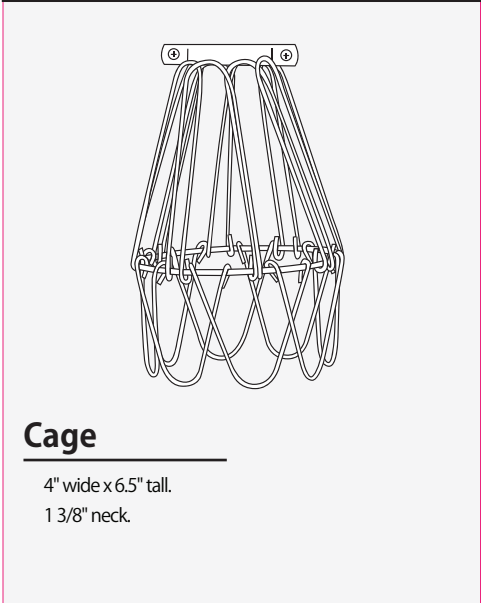

FLEX PBC-004

Details

INCLUDES:

- Flex light bulb cage.
- Screws.

WARNING:

- If you are looking to assemble a light fixture, please contact a licensed electrician.
- Does not fit over socket covers.
- Light fixture and bulb sold separately.

ACCESSORIES:

- Compatible with our porcelain, basic, shade ready, and metallic sockets.
- Compatible with Porcelain, Brass, Classic & Standard Cord Sets.

MATERIALS:

- Metal.

DIMENSIONS:

Cage

4" wide x 6.5" tall.
1 3/8" neck.

OPEN OR CLOSED LOOK:

Colors

Raw Metal - 998

* Due to various monitor settings and calibrations, colors may vary slightly from what you see.

Complete custom fixtures available. Contact us.

colorcord.com | info@colorcord.com | 800.409.1070