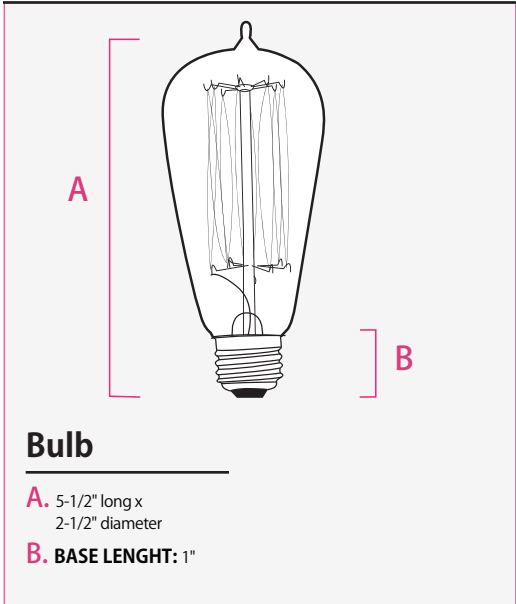

FRANKLIN LB - 002

Details

INCLUDES:

- Incandescent bulb.

WARNING:

- Do not use outdoors.
- Do not operate in close proximity to flammable materials.

DETAILS:

- 40W.
- 120 Volt.
- Medium Base.
- Thread filament edison bulb.
- Vintage style.
- 2,500 hours.

ACCESSORIES:

- Compatible with all medium base E26 bulb sockets.

MATERIALS:

- Carbon filament.
- Glass.

TINT:

Clear

DIMENSIONS:

* Due to various monitor settings and calibrations, colors may vary slightly from what you see.