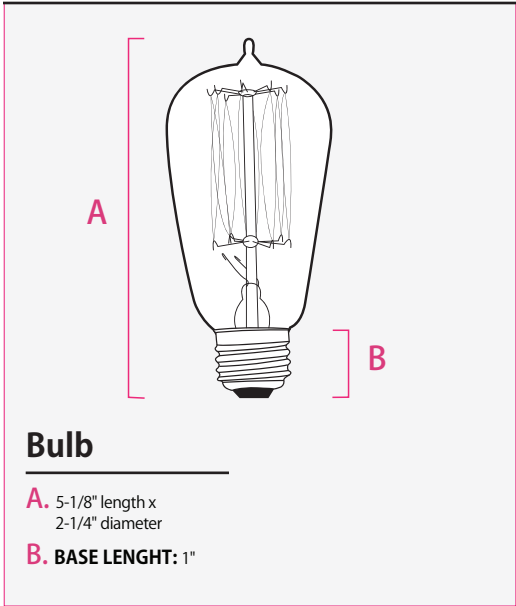

TINT:

DIMENSIONS: