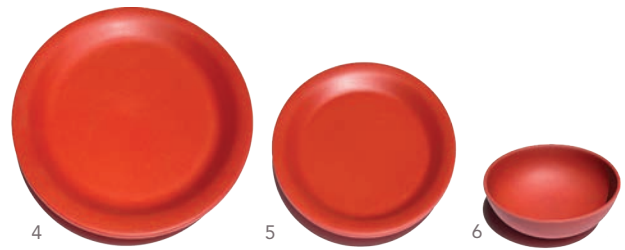

CLASSIC ROUND PLATES & BOWLS

	SKU	Description	Case
1	21277	10" Deep Round Plate	24/case
2	21278	7" Deep Round Plate	48/case
3	21276	9.5" Gumbo Bowl (54oz)	12/case
4	21443	9.5" Playa Bowl (22oz)	24/case

1

2

3

4

CLASSIC COLORS

Collection

COLORED CLASSIC - RED

	SKU	Description	Case
4	21277P485	Red 10" Deep Plate	24/case
5	21278P485	Red 7" Deep Plate	48/case
6	21564P485	Red 4" Fruit Bowl 9oz	48/case

COLORED CLASSIC - LIME

	SKU	Description	Case
7	21277P376	Lime 10" Deep Plate	24/case
8	21278P376	Lime 7" Deep Plate	48/case
9	21564P376	Lime 4" Fruit Bowl 9oz	48/case

COLORED CLASSIC - CHOCOLATE

	SKU	Description	Case
10	21277COCO	Chocolate 10" Deep Plate	24/case
11	21278COCO	Chocolate 7" Deep Plate	48/case
12	21564COCO	Chocolate 4" Fruit Bowl 9oz	48/case