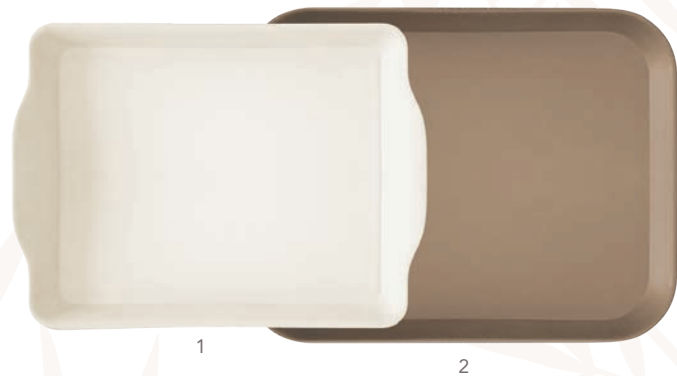

MALIBU TRAYS

SKU	Description	Case
1 21890	19" x 14" Malibu Tray with Handles	8/case
2 21902	20" x 14" Brown Malibu Tray	12/case