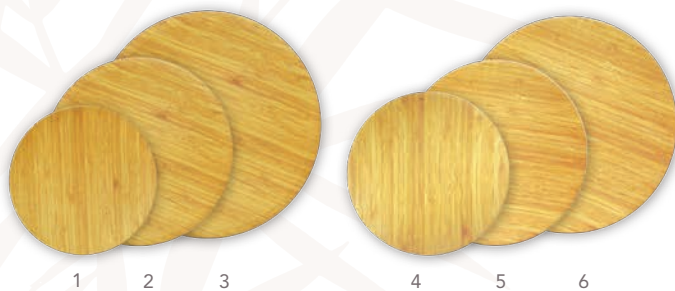

ROUND PLATES

	SKU	Description	Case
1	22000-DB	5.5" Round Double Wall Plate	96/case
2	21584-DB	8.5" Round Double Wall Plate	48/case
3	21583-DB	10.5" Round Double Wall Plate	24/case
4	21146-DB	7.5" Round Plate	72/case
5	21147-DB	8.5" Round Plate	48/case
6	21149-DB	10" Round Plate	36/case