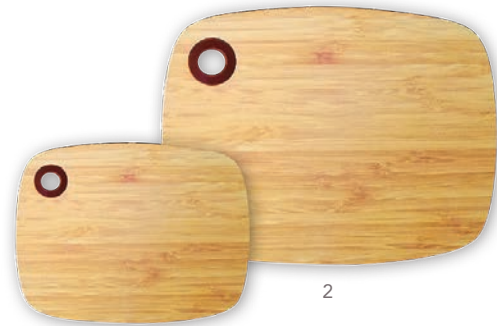

1

2

CUTTING BOARD

	SKU	Description	Case
1	21527-DB	8" x 6" Cutting Board	48/case
2	21526-DB	12" x 9" Cutting Board	12/case