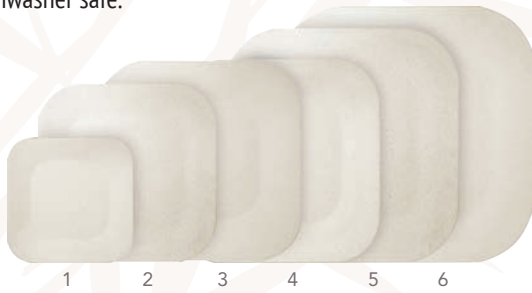

MALIBU PLATES

	SKU	Description	Case
1	21129	5.5" Square Malibu Plate	96/case
2	21130	7.5" Square Malibu Plate	48/case
3	21131	8.5" Square Malibu Plate	48/case
4	21132	8.5" Square Malibu Deep Plate	36/case
5	21133	10" Square Malibu Plate	24/case
6	21134	11" Square Malibu Plate	12/case