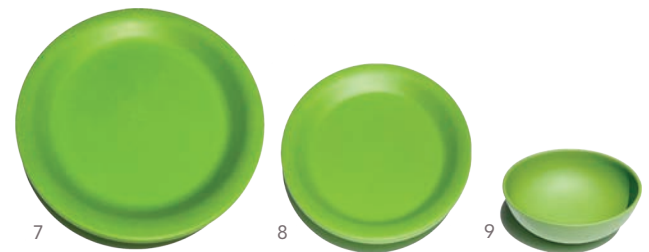

CLASSIC ROUND PLATES & BOWLS

	SKU	Description	Case
1	21277	10" Deep Round Plate	24/case
2	21278	7" Deep Round Plate	48/case
3	21276	9.5" Gumbo Bowl (54oz)	12/case
4	21443	9.5" Playa Bowl (22oz)	24/case

1

2

3

4

CLASSIC COLORS

Collection

COLORED CLASSIC - RED

	SKU	Description	Case
4	21277P485	Red 10" Deep Plate	24/case
5	21278P485	Red 7" Deep Plate	48/case
6	21564P485	Red 4" Fruit Bowl 9oz	48/case

COLORED CLASSIC - LIME

	SKU	Description	Case
7	21277P376	Lime 10" Deep Plate	24/case
8	21278P376	Lime 7" Deep Plate	48/case
9	21564P376	Lime 4" Fruit Bowl 9oz	48/case

COLORED CLASSIC - CHOCOLATE

	SKU	Description	Case
10	21277COCO	Chocolate 10" Deep Plate	24/case
11	21278COCO	Chocolate 7" Deep Plate	48/case
12	21564COCO	Chocolate 4" Fruit Bowl 9oz	48/case