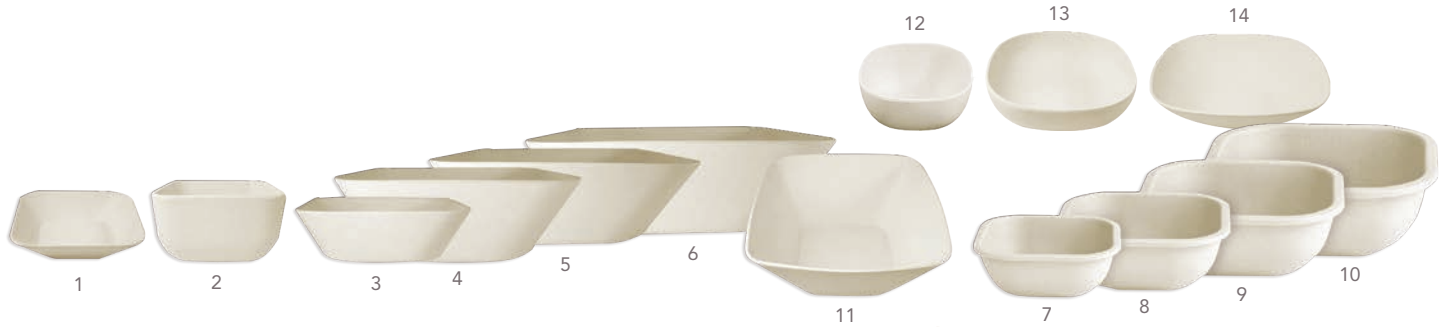

MALIBU

Collection