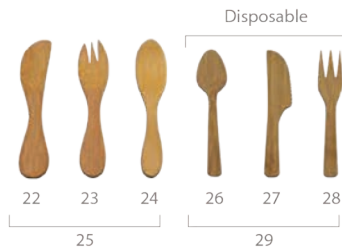

SOLID BAMBOO

Utensils

SOLID BAMBOO UTENSILS

SKU	Description	Case
25 5492SET	4" Sampling Set (S/F/K)	1000/case
26 5402S	3.5" Mini Spoon	2000/case
27 5402K	3.5" Mini Knife	2000/case
28 5402F	3.5" Mini Fork	2000/case
29 5402SET	3.5" Mini Set (S/F/K)	1000/case
30 1718	3.5" Mini 2-Prong Fork	3000/case
31 1719	3.5" Mini Spoon	2000/case
32 1749	4" Sampling Spoon	1000/case
33 5213	4.75" Sampling Spoon	1000/case
34 1752	4" Tasting Scoop	600/case
35 1754	4" Bottle Spoon	600/case
36 1748	4" Fat Scoop	600/case
37 1756	4.7" Scoop Spoon	600/case
38 1705	6.3" Condiment Spoon	2000/case
39 1720	11.8" Slotted Spoon	400/case
40 1721	11.8" Slotted Spatula	500/case
41 2722	11.8" Slotted Spoon & Spatula Set	24/case
42 1746	11.8" Solid Spoon	500/case
43 1747	11.8" Solid Spatula	500/case
44 2748	11.8" Solid Spoon & Spatula Set	24/case
45 1728	9" Rice Paddle	300/case
46 1731	11.75" Carving Knife	200/case
47 1732	12" 2-Prong Serving Fork	200/case
48 2733	12" Carving Knife & Fork Set	24/case