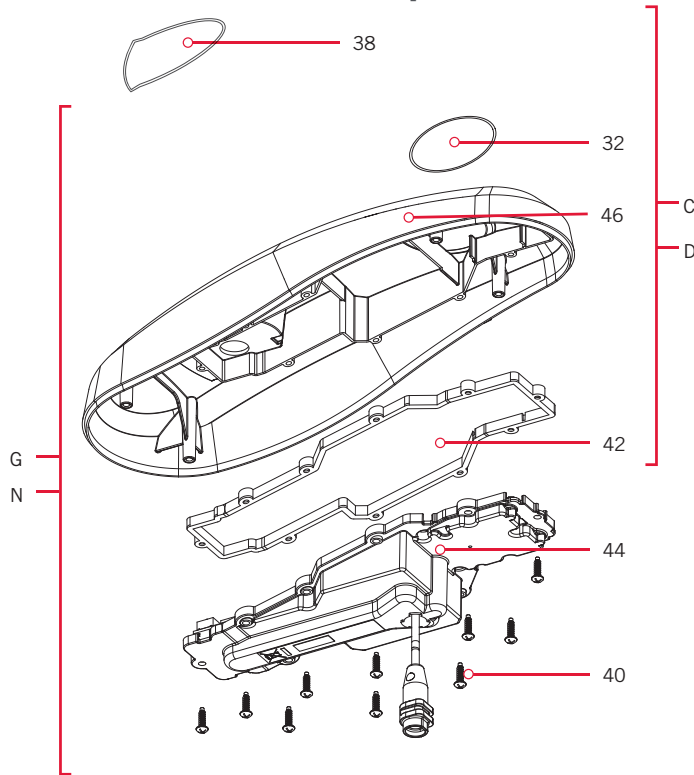

PARTS DIAGRAM & PARTS LIST

i-PILOT

POWERDRIVE, RIPTIDE POWERDRIVE, TERROVA, RIPTIDE TERROVA, ULTERRA, RIPTIDE ULTERRA & ULTREX

The parts diagram and parts list provides Minn Kota® WEEE compliance disassembly instructions. For more information about where you should dispose of your waste equipment for recycling and recovery and/or your European Union member state requirements, please contact your dealer or distributor from which your product was purchased. Tools required, but not limited to: flat head screwdriver, Phillips screwdriver, socket set, pliers, wire cutters.

i-PILOT REMOTE & HEADING SENSOR

Remote & Heading Sensor Parts Diagram

PARTS DIAGRAM & PARTS LIST

Remote & Heading Sensor Parts List

Assembly	Part #	Description	Quantity
A	2994075	REMOTE ASY, iPILOT	1
B	2996400	HEADING SENSOR ASSEMBLY	1
P	2882557	CASE BTM, WINDOW ASM & VENT DCL	1
Q	2886423	BATTERY DOOR, SEAL, SCREW KIT	1
Item	Part #	Description	Quantity
2	2373443	SCREW-2.5MMx8MM DELTA PT TORX	10
4	2374647	SEAL, BATTERY DOOR, iPILOT 1.6	1
6	2375134	KEYPAD, iPILOT 1.6 REMOTE	1
8	2376423	DOOR, BATTERY, iPILOT 1.6	1
10	2383442	SCREW-3MM X .5 PPH MACHINE	2
12	✘	BATTERY AAA, iPILOT 1.6	3
14	2393000	E-CLIP, 3MM, SS	2
16	✘	PCB ASY, iPILOT 1.6 REMOTE	1
18	✘	DECAL, VENT PATCH, 1/2" OD	1
20	2992552	CASE TOP w/WINDOW ASSY	1
22	✘	CASE BTM w/WINDOW ASSY	1
24	2393400	SCREW-#8-18X1-1/2 PPH TY AB SS *STAINLESS STEEL*	2
26	✘	HEADING SENSOR	1
28	2390800	LANYARD, REMOTE W/ CARABEENER	1

✘ This part is included in an assembly and cannot be ordered individually.

i-PILOT CONTROL HEAD

Control Head Parts Diagram

Ultrax, Terrova & Riptide Terrova

PowerDrive & Riptide PowerDrive

Ulterra & Riptide Ulterra