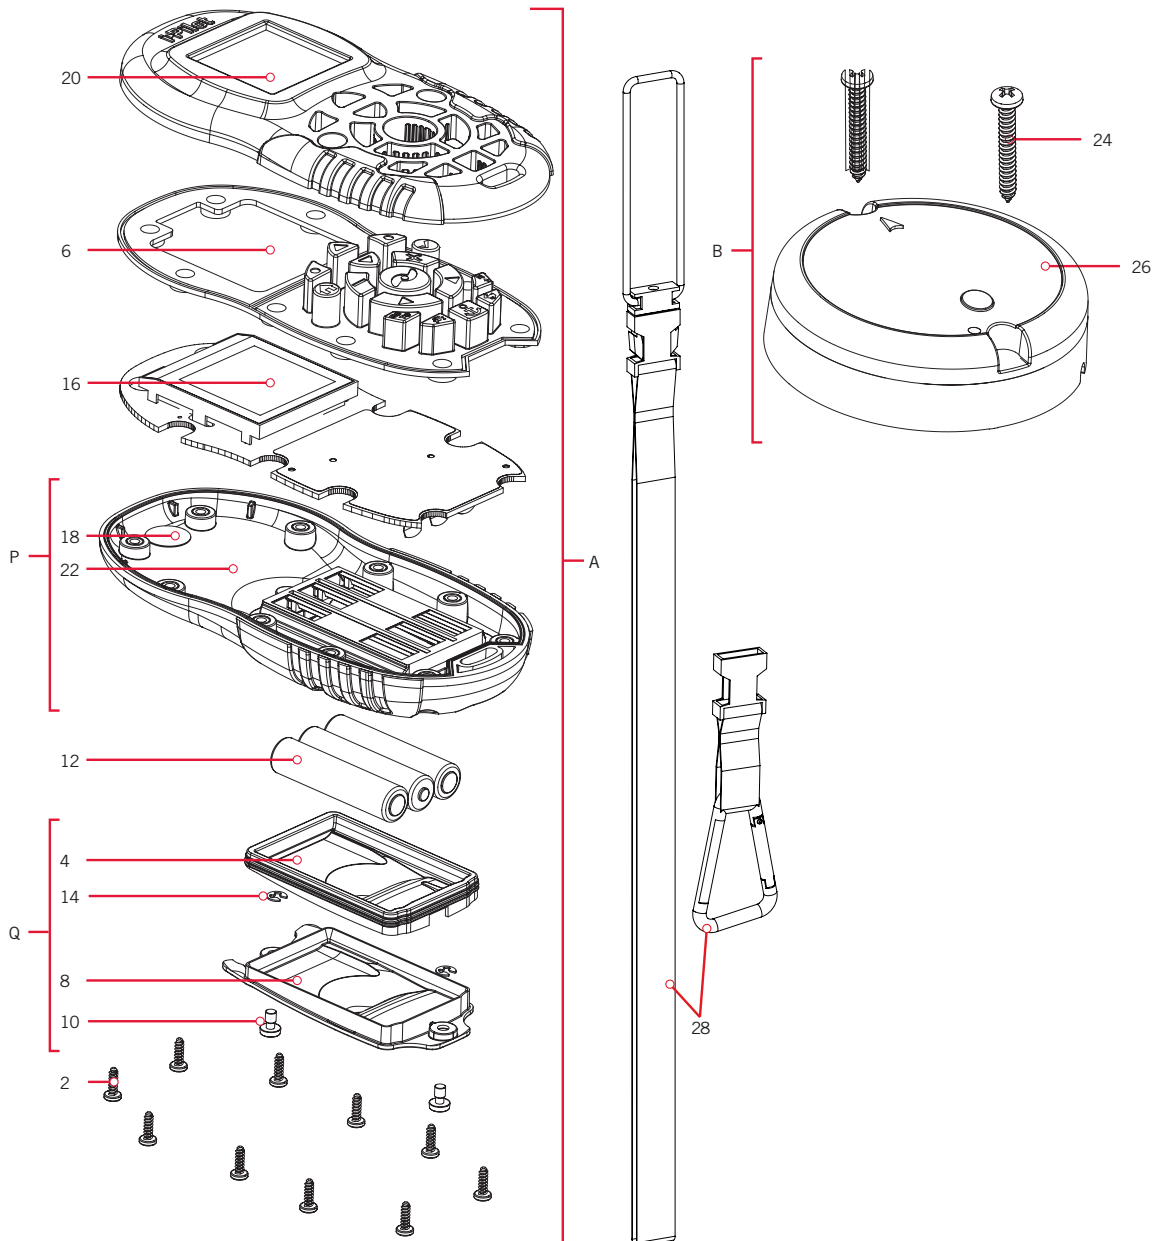

PARTS DIAGRAM & PARTS LIST

i-PILOT

POWERDRIVE, RIPTIDE POWERDRIVE, TERROVA, RIPTIDE TERROVA, ULTERRA, RIPTIDE ULTERRA & ULTREX

The parts diagram and parts list provides Minn Kota® WEEE compliance disassembly instructions. For more information about where you should dispose of your waste equipment for recycling and recovery and/or your European Union member state requirements, please contact your dealer or distributor from which your product was purchased. Tools required, but not limited to: flat head screwdriver, Phillips screwdriver, socket set, pliers, wire cutters.

i-PILOT REMOTE & HEADING SENSOR

Remote & Heading Sensor Parts Diagram

PARTS DIAGRAM & PARTS LIST

Remote & Heading Sensor Parts List

Assembly	Part #	Description	Quantity
A	2994075	REMOTE ASY, iPILOT	1
B	2996400	HEADING SENSOR ASSEMBLY	1
P	2882557	CASE BTM, WINDOW ASM & VENT DCL	1
Q	2886423	BATTERY DOOR, SEAL, SCREW KIT	1
Item	Part #	Description	Quantity
2	2373443	SCREW-2.5MMx8MM DELTA PT TORX	10
4	2374647	SEAL, BATTERY DOOR, iPILOT 1.6	1
6	2375134	KEYPAD, iPILOT 1.6 REMOTE	1
8	2376423	DOOR, BATTERY, iPILOT 1.6	1
10	2383442	SCREW-3MM X .5 PPH MACHINE	2
12	✘	BATTERY AAA, iPILOT 1.6	3
14	2393000	E-CLIP, 3MM, SS	2
16	✘	PCB ASY, iPILOT 1.6 REMOTE	1
18	✘	DECAL, VENT PATCH, 1/2" OD	1
20	2992552	CASE TOP w/WINDOW ASSY	1
22	✘	CASE BTM w/WINDOW ASSY	1
24	2393400	SCREW-#8-18X1-1/2 PPH TY AB SS *STAINLESS STEEL*	2
26	✘	HEADING SENSOR	1
28	2390800	LANYARD, REMOTE W/ CARABEENER	1

✘ This part is included in an assembly and cannot be ordered individually.

i-PILOT CONTROL HEAD

Control Head Parts Diagram

Ultrax, Terrova & Riptide Terrova

PowerDrive & Riptide PowerDrive

Ulterra & Riptide Ulterra