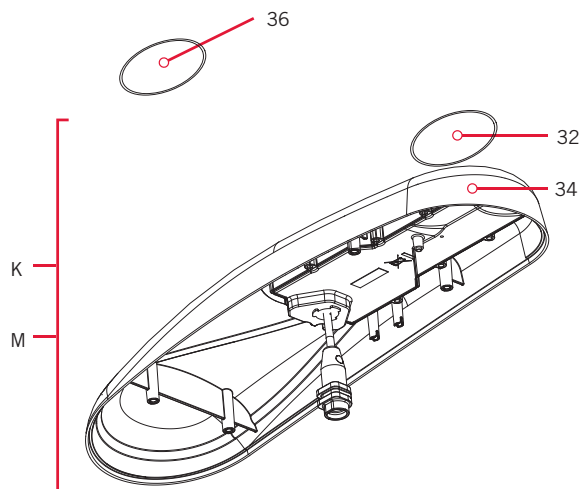

i-PILOT REMOTE & HEADING SENSOR

Remote & Heading Sensor Parts Diagram

PARTS DIAGRAM & PARTS LIST

Remote & Heading Sensor Parts List

Assembly	Part #	Description	Quantity
A	2994075	REMOTE ASY, iPILOT	1
B	2996400	HEADING SENSOR ASSEMBLY	1
P	2882557	CASE BTM, WINDOW ASM & VENT DCL	1
Q	2886423	BATTERY DOOR, SEAL, SCREW KIT	1
Item	Part #	Description	Quantity
2	2373443	SCREW-2.5MMx8MM DELTA PT TORX	10
4	2374647	SEAL, BATTERY DOOR, iPILOT 1.6	1
6	2375134	KEYPAD, iPILOT 1.6 REMOTE	1
8	2376423	DOOR, BATTERY, iPILOT 1.6	1
10	2383442	SCREW-3MM X .5 PPH MACHINE	2
12	✘	BATTERY AAA, iPILOT 1.6	3
14	2393000	E-CLIP, 3MM, SS	2
16	✘	PCB ASY, iPILOT 1.6 REMOTE	1
18	✘	DECAL, VENT PATCH, 1/2" OD	1
20	2992552	CASE TOP w/WINDOW ASSY	1
22	✘	CASE BTM w/WINDOW ASSY	1
24	2393400	SCREW-#8-18X1-1/2 PPH TY AB SS *STAINLESS STEEL*	2
26	✘	HEADING SENSOR	1
28	2390800	LANYARD, REMOTE W/ CARABEENER	1

✘ This part is included in an assembly and cannot be ordered individually.

i-PILOT CONTROL HEAD

Control Head Parts Diagram

Ultrax, Terrova & Riptide Terrova

PowerDrive & Riptide PowerDrive

Ulterra & Riptide Ulterra