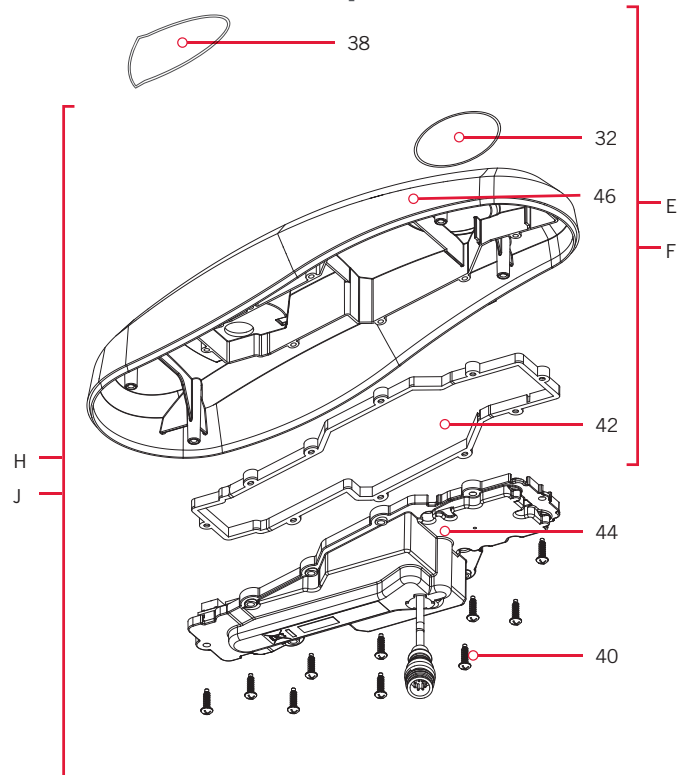

PARTS DIAGRAM & PARTS LIST

i-PILOT

POWERDRIVE, RIPTIDE POWERDRIVE, TERROVA, RIPTIDE TERROVA, ULTERRA, RIPTIDE ULTERRA & ULTREX

The parts diagram and parts list provides Minn Kota® WEEE compliance disassembly instructions. For more information about where you should dispose of your waste equipment for recycling and recovery and/or your European Union member state requirements, please contact your dealer or distributor from which your product was purchased. Tools required, but not limited to: flat head screwdriver, Phillips screwdriver, socket set, pliers, wire cutters.

i-PILOT REMOTE & HEADING SENSOR

Remote & Heading Sensor Parts Diagram

PARTS DIAGRAM & PARTS LIST

Remote & Heading Sensor Parts List

Assembly	Part #	Description	Quantity
A	2994075	REMOTE ASY, iPILOT	1
B	2996400	HEADING SENSOR ASSEMBLY	1
P	2882557	CASE BTM, WINDOW ASM & VENT DCL	1
Q	2886423	BATTERY DOOR, SEAL, SCREW KIT	1
Item	Part #	Description	Quantity
2	2373443	SCREW-2.5MMx8MM DELTA PT TORX	10
4	2374647	SEAL, BATTERY DOOR, iPILOT 1.6	1
6	2375134	KEYPAD, iPILOT 1.6 REMOTE	1
8	2376423	DOOR, BATTERY, iPILOT 1.6	1
10	2383442	SCREW-3MM X .5 PPH MACHINE	2
12	✘	BATTERY AAA, iPILOT 1.6	3
14	2393000	E-CLIP, 3MM, SS	2
16	✘	PCB ASY, iPILOT 1.6 REMOTE	1
18	✘	DECAL, VENT PATCH, 1/2" OD	1
20	2992552	CASE TOP w/WINDOW ASSY	1
22	✘	CASE BTM w/WINDOW ASSY	1
24	2393400	SCREW-#8-18X1-1/2 PPH TY AB SS *STAINLESS STEEL*	2
26	✘	HEADING SENSOR	1
28	2390800	LANYARD, REMOTE W/ CARABEENER	1

✘ This part is included in an assembly and cannot be ordered individually.

i-PILOT CONTROL HEAD

Control Head Parts Diagram

Ultrax, Terrova & Riptide Terrova

PowerDrive & Riptide PowerDrive

Ulterra & Riptide Ulterra