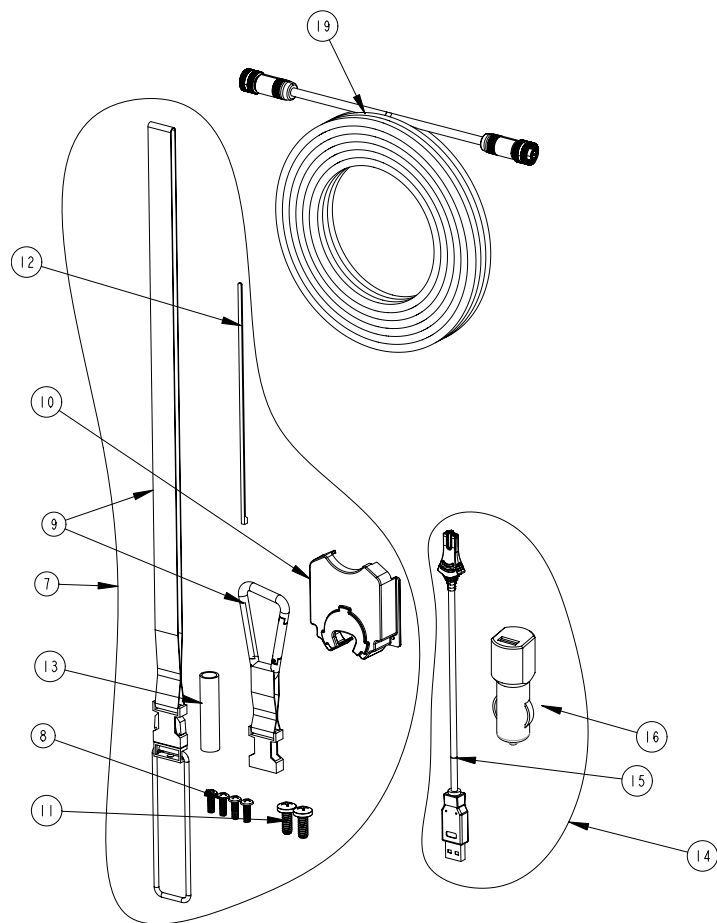

PARTS LIST VIEW POWERDRIVE V2 & RIPTIDE SP

ITEM	QTY	PART NUMBER	DESCRIPTION
1	1	2990282	HEAD ASSY, V2, IP2 (POWERDRIVE)
	1	2990283	HEAD ASSY, SP, IP2 (RIPTIDE)
2	1	2994180	REMOTE ASSY, i-PILOT LINK
3	1	2370712	BATTERY, LIPO PACK
4	1	2374637	O-RING, BATTERY SEAL
5	1	2376421	DOOR, BATTERY
6	4	2383442	SCREW-3MM X .5 PPH MACHINE
7	1	2994908	BAG ASSY, i-PILOT LINK, V2
8	4	2372100	SCREW-#8-18 X 5/8 THD* (SS
9	1	2370817	LANYARD, RMT W/CARABINER
10	1	2376716	PLUG, STRAIN RELIEF V2/SP
11	2	2332104	SCREW-1/4-20 X 5/8 S/S
12	5	2376312	TIE WRAP, BLACK, UV RESIST.NYLON
13	4	2375403	HEATSHRINK .375X2 ADHV LINED
14	1	2994909	BAG ASSY, i-PILOT LINK, POWER
15	1	2373241	CABLE, USB REMOTE CHARGER
16	1	2375900	ADAPTER, USB POWER PORT
17	1	2377156	MANUAL-CD, i-PILOT LINK
18	1	2377155	MANUAL QCK REF, i-PILOT LINK
19	1	490389-1	CABLE, ETH (M12-M-M12-F, 30'