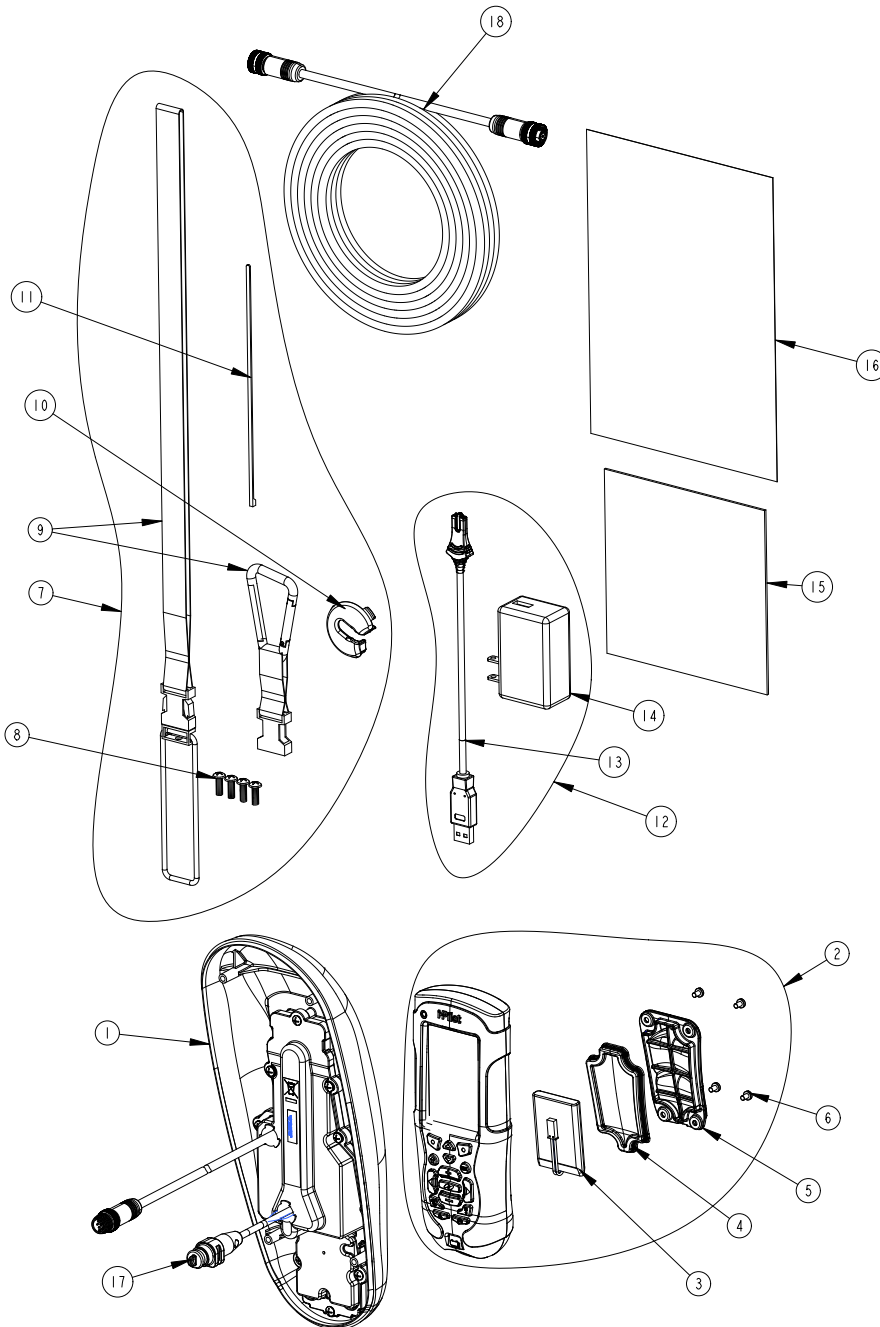

PARTS LIST VIEW TERROVA & RIPTIDE ST

ITEM #	PART NUMBER	DESCRIPTION	QTY
TERROVA			
1	2990280	HEAD ASSY,TERROVA, IP2	1
2	2994180	REMOTE ASSY, i-PILOT LINK	1
3	2370712	BATTERY, LIPO PACK	1
4	2374637	O-RING, BATTERY SEAL	1
5	2376421	DOOR, BATTERY	1
6	2383442	SCREW-3MM X .5 PPH MACHINE	4
7	2994907	BAG ASSY, i-PILOT LINK,TRRV	1
8	2372100	SCREW-#8-18 X 5/8 THD* (SS	4
9	2370817	LANYARD,RMT w/CARABINER	1
10	2224704	INSERT-PLUG, BLK, i-PILOT LINK	1
11	2376312	TIE WRAP,BLACK,UV RESIST. NYLON	5
12	2994909	BAG ASSY, i-PILOT LINK, POWER	1
13	2373241	CABLE, USB REMOTE CHARGER	1
14	2375900	ADAPTER, USB POWER PORT	1
15	2377156	MANUAL-CD, i-PILOT LINK	1
16	2377155	MANUAL QCK REF, i-PILOT LINK	1
17	2320203	CAP-DUST,CONNECTOR,FEMALE	1
18	490389-1	CABLE, ETH (M12-M-M12-F, 30'	1
RIPTIDE ST			
1	2990281	HEAD ASSY, ST, IP2	1
2	2994180	REMOTE ASSY, i-PILOT LINK	1
3	2370712	BATTERY, LIPO PACK	1
4	2374637	O-RING, BATTERY SEAL	1
5	2376421	DOOR, BATTERY	1
6	2383442	SCREW-3MM X .5 PPH MACHINE	4
7	2994907	BAG ASSY, i-PILOT LINK,TRRV	1
8	2372100	SCREW-#8-18 X 5/8 THD* (SS	4
9	2370817	LANYARD,RMT w/CARABINER	1
10	2224704	INSERT-PLUG, BLK, i-PILOT LINK	1
11	2376312	TIE WRAP,BLACK,UV RESIST. NYLON	5
12	2994909	BAG ASSY, i-PILOT LINK, POWER	1
13	2373241	CABLE, USB REMOTE CHARGER	1
14	2375900	ADAPTER, USB POWER PORT	1
15	2377156	MANUAL-CD, i-PILOT LINK	1
16	2377155	MANUAL QCK REF, i-PILOT LINK	1
17	2320203	CAP-DUST,CONNECTOR,FEMALE	1
18	490389-1	CABLE, ETH (M12-M-M12-F, 30'	1