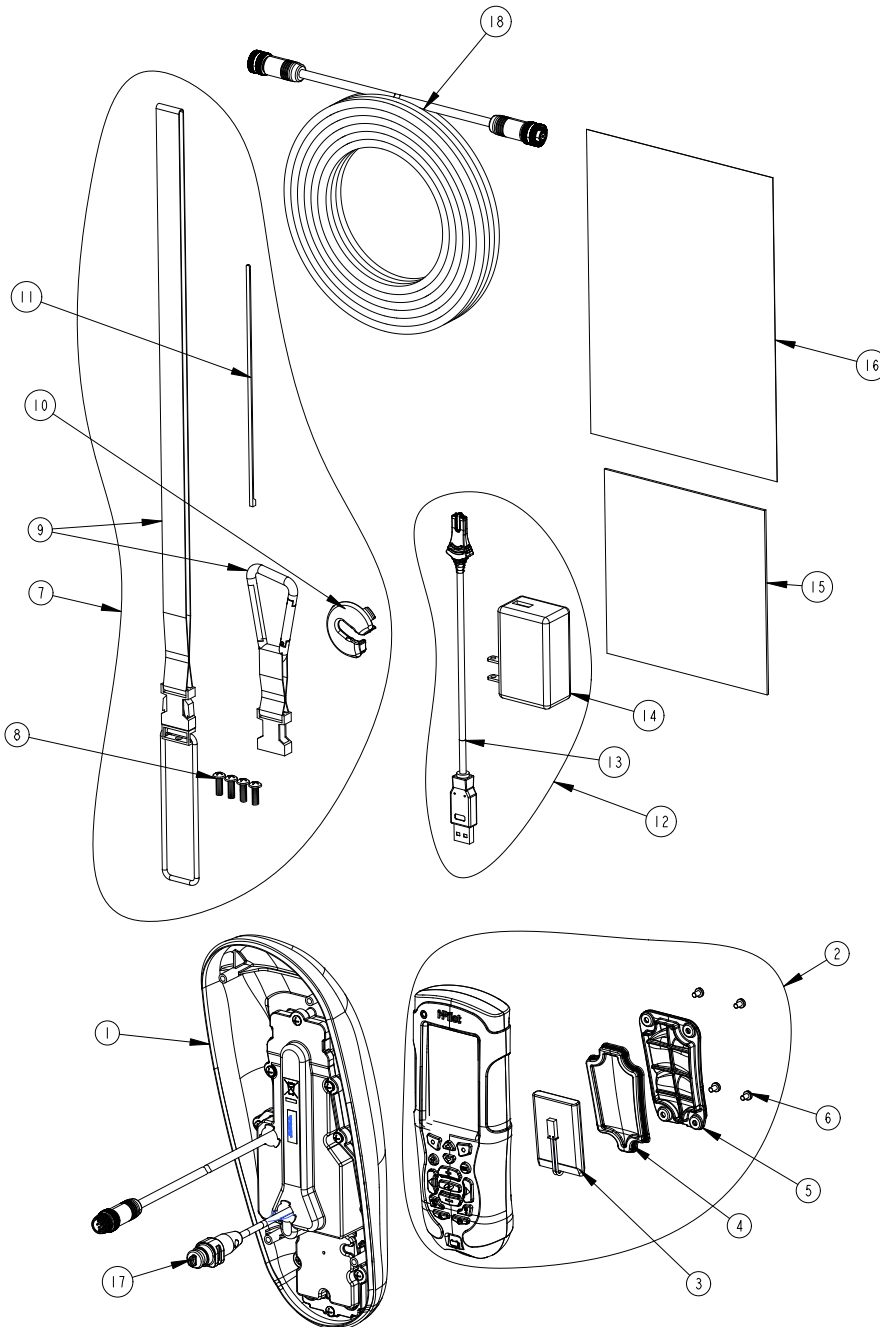

PARTS LIST VIEW TERROVA & RIPTIDE ST

ITEM #	PART NUMBER	DESCRIPTION	QTY
TERROVA			
1	2990280	HEAD ASSY,TERROVA, IP2	1
2	2994180	REMOTE ASSY, i-PILOT LINK	1
3	2370712	BATTERY, LIPO PACK	1
4	2374637	O-RING, BATTERY SEAL	1
5	2376421	DOOR, BATTERY	1
6	2383442	SCREW-3MM X .5 PPH MACHINE	4
7	2994907	BAG ASSY, i-PILOT LINK,TRRV	1
8	2372100	SCREW-#8-18 X 5/8 THD* (SS	4
9	2370817	LANYARD,RMT w/CARABINER	1
10	2224704	INSERT-PLUG, BLK, i-PILOT LINK	1
11	2376312	TIE WRAP,BLACK,UV RESIST. NYLON	5
12	2994909	BAG ASSY, i-PILOT LINK, POWER	1
13	2373241	CABLE, USB REMOTE CHARGER	1
14	2375900	ADAPTER, USB POWER PORT	1
15	2377156	MANUAL-CD, i-PILOT LINK	1
16	2377155	MANUAL QCK REF, i-PILOT LINK	1
17	2320203	CAP-DUST,CONNECTOR,FEMALE	1
18	490389-1	CABLE, ETH (M12-M-M12-F, 30'	1
RIPTIDE ST			
1	2990281	HEAD ASSY, ST, IP2	1
2	2994180	REMOTE ASSY, i-PILOT LINK	1
3	2370712	BATTERY, LIPO PACK	1
4	2374637	O-RING, BATTERY SEAL	1
5	2376421	DOOR, BATTERY	1
6	2383442	SCREW-3MM X .5 PPH MACHINE	4
7	2994907	BAG ASSY, i-PILOT LINK,TRRV	1
8	2372100	SCREW-#8-18 X 5/8 THD* (SS	4
9	2370817	LANYARD,RMT w/CARABINER	1
10	2224704	INSERT-PLUG, BLK, i-PILOT LINK	1
11	2376312	TIE WRAP,BLACK,UV RESIST. NYLON	5
12	2994909	BAG ASSY, i-PILOT LINK, POWER	1
13	2373241	CABLE, USB REMOTE CHARGER	1
14	2375900	ADAPTER, USB POWER PORT	1
15	2377156	MANUAL-CD, i-PILOT LINK	1
16	2377155	MANUAL QCK REF, i-PILOT LINK	1
17	2320203	CAP-DUST,CONNECTOR,FEMALE	1
18	490389-1	CABLE, ETH (M12-M-M12-F, 30'	1