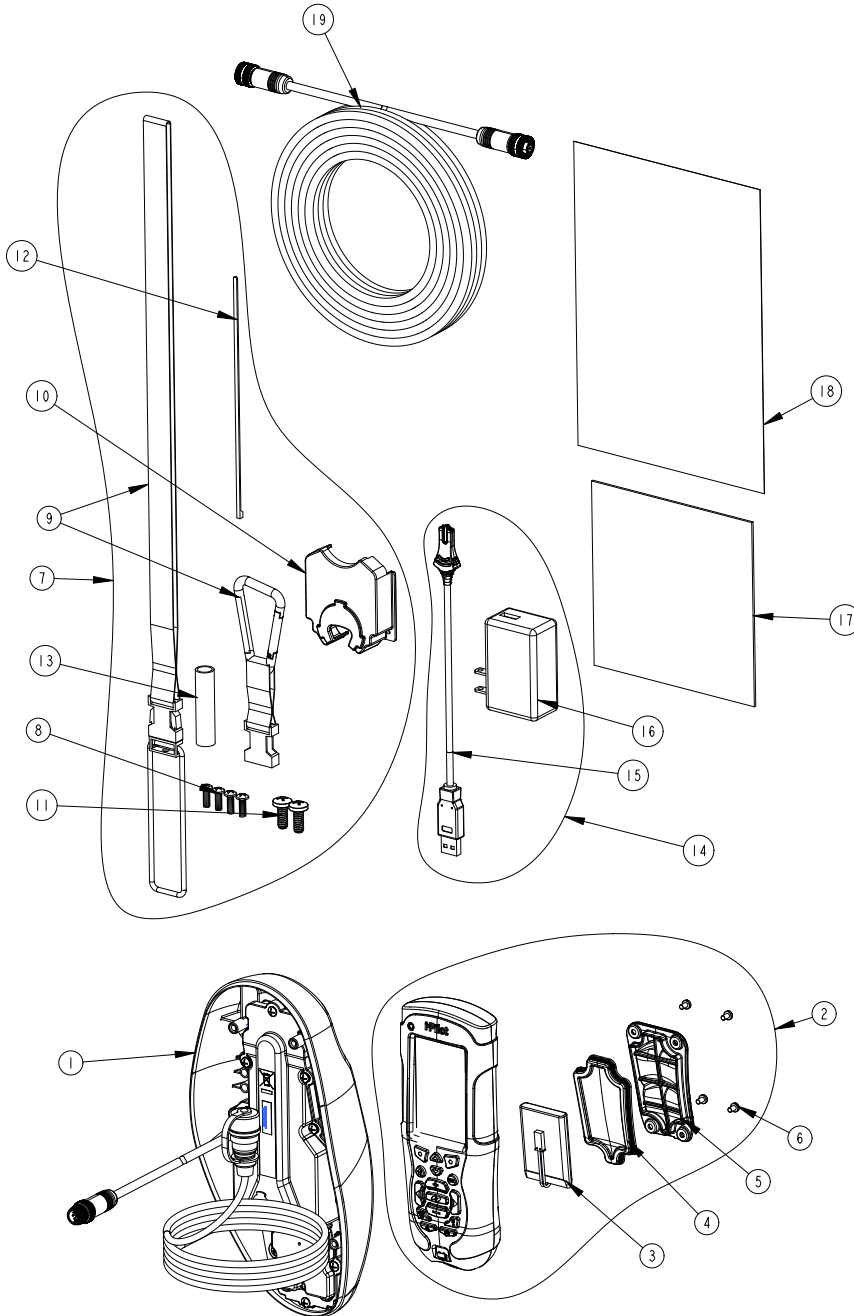

## PARTS LIST VIEW POWERDRIVE V2 & RIPTIDE SP

ITEM #	PART NUMBER	DESCRIPTION	QTY
<b>POWERDRIVE V2</b>			
1	2990282	HEAD ASSY, V2, IP2	1
2	2994180	REMOTE ASSY, i-PILOT LINK	1
3	2370712	BATTERY, LIPO PACK	1
4	2374637	O-RING, BATTERY SEAL	1
5	2376421	DOOR, BATTERY	1
6	2383442	SCREW-3MM X .5 PPH MACHINE	4
7	2994908	BAG ASSY, i-PILOT LINK, V2	1
8	2372100	SCREW-#8-18 X 5/8 THD* (SS	4
9	2370817	LANYARD,RMT w/CARABINER	1
10	2376716	PLUG, STRAIN RELIEF V2/SP	1
11	2332104	SCREW-1/4-20 X 5/8 S/S	2
12	2376312	TIE WRAP,BLACK,UV RESIST. NYLON	5
13	2375403	HEATSHRK .375X2 ADHV LINED	4
14	2994909	BAG ASSY, i-PILOT LINK, POWER	1
15	2373241	CABLE, USB REMOTE CHARGER	1
16	2375900	ADAPTER, USB POWER PORT	1
17	2377156	MANUAL-CD, i-PILOT LINK	1
18	2377155	MANUAL QCK REF, i-PILOT LINK	1
19	490389-1	CABLE, ETH (M12-M-M12-F, 30'	1
<b>RIPTIDE SP</b>			
1	2990283	HEAD ASSY, SP, IP2	1
2	2994180	REMOTE ASSY, i-PILOT LINK	1
3	2370712	BATTERY, LIPO PACK	1
4	2374637	O-RING, BATTERY SEAL	1
5	2376421	DOOR, BATTERY	1
6	2383442	SCREW-3MM X .5 PPH MACHINE	4
7	2994908	BAG ASSY, i-PILOT LINK, V2	1
8	2372100	SCREW-#8-18 X 5/8 THD* (SS	4
9	2370817	LANYARD,RMT w/CARABINER	1
10	2376716	PLUG, STRAIN RELIEF V2/SP	1
11	2332104	SCREW-1/4-20 X 5/8 S/S	2
12	2376312	TIE WRAP,BLACK,UV RESIST. NYLON	5
13	2375403	HEATSHRK .375X2 ADHV LINED	4
14	2994909	BAG ASSY, i-PILOT LINK,POWER	1
15	2373241	CABLE, USB REMOTE CHARGER	1
16	2375900	ADAPTER, USB POWER PORT	1
17	2377156	MANUAL-CD, i-PILOT LINK	1
18	2377155	MANUAL QCK REF, i-PILOT LINK	1
19	490389-1	CABLE, ETH (M12-M-M12-F, 30'	1