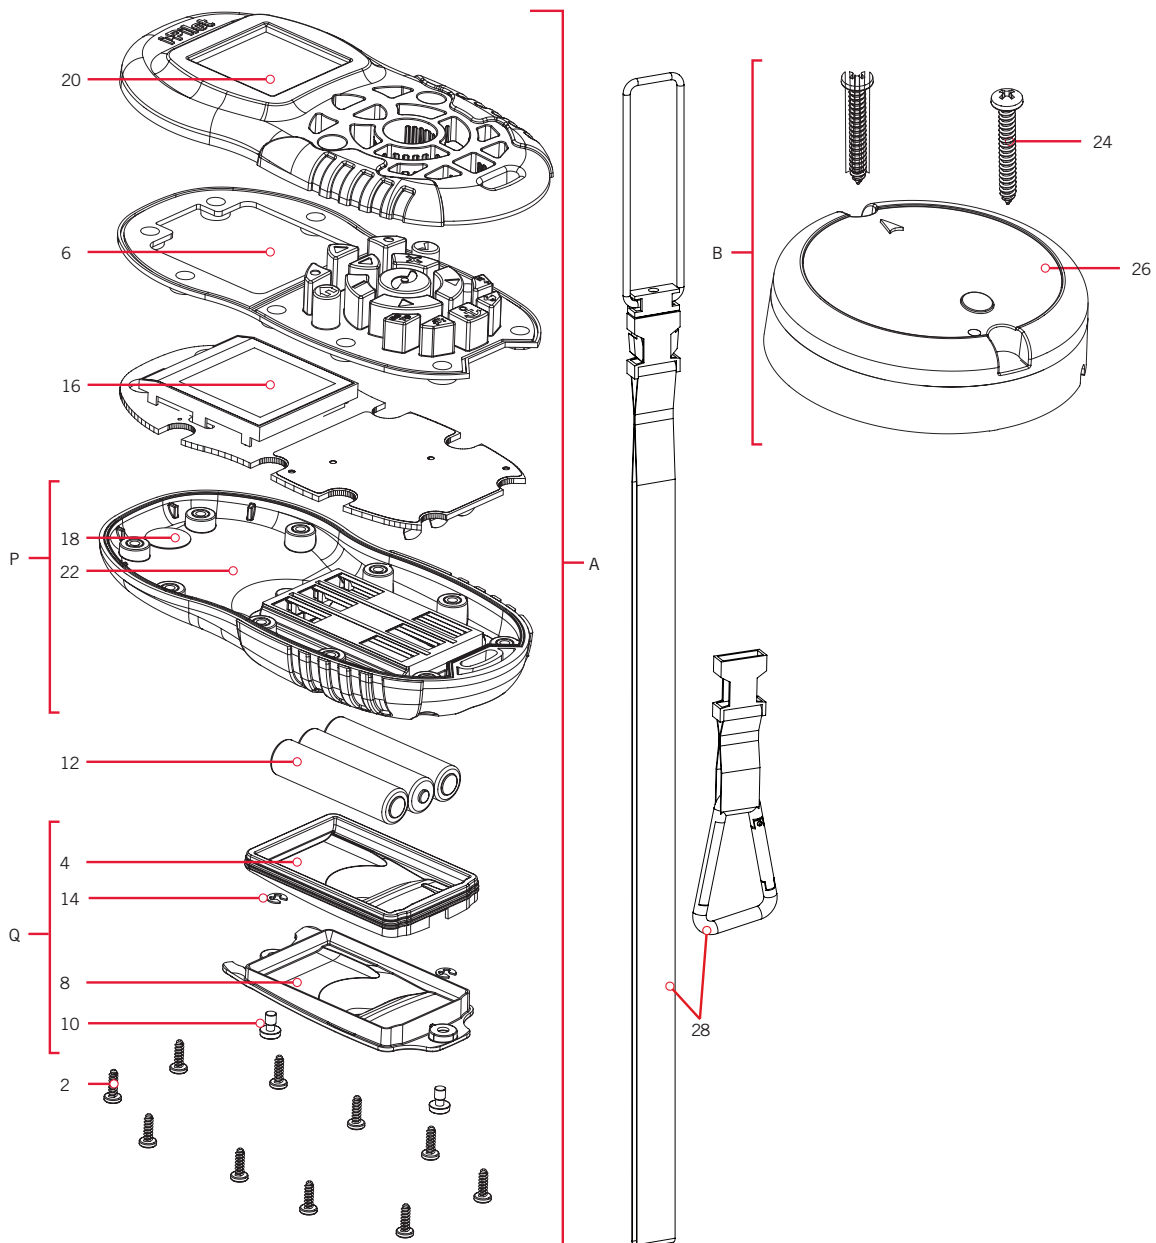

PARTS DIAGRAM & PARTS LIST

i-PILOT

POWERDRIVE, RIPTIDE POWERDRIVE, TERROVA, RIPTIDE TERROVA, ULTERRA, RIPTIDE ULTERRA & ULTREX

The parts diagram and parts list provides Minn Kota® WEEE compliance disassembly instructions. For more information about where you should dispose of your waste equipment for recycling and recovery and/or your European Union member state requirements, please contact your dealer or distributor from which your product was purchased. Tools required, but not limited to: flat head screwdriver, Phillips screwdriver, socket set, pliers, wire cutters.

i-PILOT REMOTE & HEADING SENSOR

Remote & Heading Sensor Parts Diagram

PARTS DIAGRAM & PARTS LIST

Remote & Heading Sensor Parts List

Assembly	Part #	Description	Quantity
A	2994075	REMOTE ASY, iPILOT	1
B	2996400	HEADING SENSOR ASSEMBLY	1
P	2882557	CASE BTM, WINDOW ASM & VENT DCL	1
Q	2886423	BATTERY DOOR, SEAL, SCREW KIT	1
Item	Part #	Description	Quantity
2	2373443	SCREW-2.5MMx8MM DELTA PT TORX	10
4	2374647	SEAL, BATTERY DOOR, iPILOT 1.6	1
6	2375134	KEYPAD, iPILOT 1.6 REMOTE	1
8	2376423	DOOR, BATTERY, iPILOT 1.6	1
10	2383442	SCREW-3MM X .5 PPH MACHINE	2
12	✘	BATTERY AAA, iPILOT 1.6	3
14	2393000	E-CLIP, 3MM, SS	2
16	✘	PCB ASY, iPILOT 1.6 REMOTE	1
18	✘	DECAL, VENT PATCH, 1/2" OD	1
20	2992552	CASE TOP w/WINDOW ASSY	1
22	✘	CASE BTM w/WINDOW ASSY	1
24	2393400	SCREW-#8-18X1-1/2 PPH TY AB SS *STAINLESS STEEL*	2
26	✘	HEADING SENSOR	1
28	2390800	LANYARD, REMOTE W/ CARABEENER	1

✘ This part is included in an assembly and cannot be ordered individually.

i-PILOT CONTROL HEAD

Control Head Parts Diagram

Ultrex, Terrova & Riptide Terrova

PowerDrive & Riptide PowerDrive

Ulterra & Riptide Ulterra