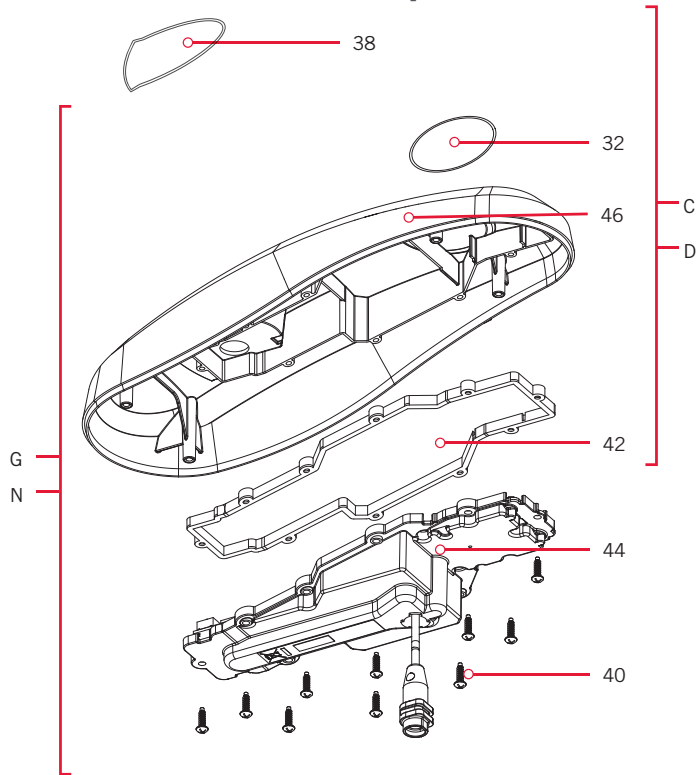

PARTS DIAGRAM & PARTS LIST

i-PILOT

POWERDRIVE, RIPTIDE POWERDRIVE, TERROVA, RIPTIDE TERROVA, ULTERRA, RIPTIDE ULTERRA & ULTREX

The parts diagram and parts list provides Minn Kota® WEEE compliance disassembly instructions. For more information about where you should dispose of your waste equipment for recycling and recovery and/or your European Union member state requirements, please contact your dealer or distributor from which your product was purchased. Tools required, but not limited to: flat head screwdriver, Phillips screwdriver, socket set, pliers, wire cutters.

i-PILOT REMOTE & HEADING SENSOR

Remote & Heading Sensor Parts Diagram

PARTS DIAGRAM & PARTS LIST

Remote & Heading Sensor Parts List

Assembly	Part #	Description	Quantity
A	2994075	REMOTE ASY, iPILOT	1
B	2996400	HEADING SENSOR ASSEMBLY	1
P	2882557	CASE BTM, WINDOW ASM & VENT DCL	1
Q	2886423	BATTERY DOOR, SEAL, SCREW KIT	1
Item	Part #	Description	Quantity
2	2373443	SCREW-2.5MMx8MM DELTA PT TORX	10
4	2374647	SEAL, BATTERY DOOR, iPILOT 1.6	1
6	2375134	KEYPAD, iPILOT 1.6 REMOTE	1
8	2376423	DOOR, BATTERY, iPILOT 1.6	1
10	2383442	SCREW-3MM X .5 PPH MACHINE	2
12	✘	BATTERY AAA, iPILOT 1.6	3
14	2393000	E-CLIP, 3MM, SS	2
16	✘	PCB ASY, iPILOT 1.6 REMOTE	1
18	✘	DECAL, VENT PATCH, 1/2" OD	1
20	2992552	CASE TOP w/WINDOW ASSY	1
22	✘	CASE BTM w/WINDOW ASSY	1
24	2393400	SCREW-#8-18X1-1/2 PPH TY AB SS *STAINLESS STEEL*	2
26	✘	HEADING SENSOR	1
28	2390800	LANYARD, REMOTE W/ CARABEENER	1

✘ This part is included in an assembly and cannot be ordered individually.

i-PILOT CONTROL HEAD

Control Head Parts Diagram

Ultrex, Terrova & Riptide Terrova

PowerDrive & Riptide PowerDrive

Ulterra & Riptide Ulterra