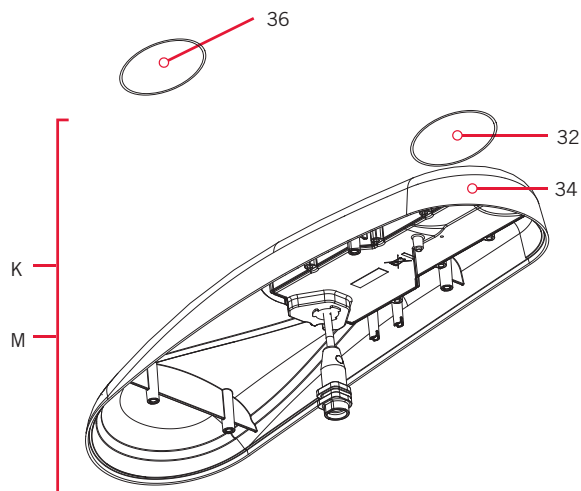

i-PILOT REMOTE & HEADING SENSOR

Remote & Heading Sensor Parts Diagram

PARTS DIAGRAM & PARTS LIST

Remote & Heading Sensor Parts List

Assembly	Part #	Description	Quantity
A	2994075	REMOTE ASY, iPILOT	1
B	2996400	HEADING SENSOR ASSEMBLY	1
P	2882557	CASE BTM, WINDOW ASM & VENT DCL	1
Q	2886423	BATTERY DOOR, SEAL, SCREW KIT	1
Item	Part #	Description	Quantity
2	2373443	SCREW-2.5MMx8MM DELTA PT TORX	10
4	2374647	SEAL, BATTERY DOOR, iPILOT 1.6	1
6	2375134	KEYPAD, iPILOT 1.6 REMOTE	1
8	2376423	DOOR, BATTERY, iPILOT 1.6	1
10	2383442	SCREW-3MM X .5 PPH MACHINE	2
12	✘	BATTERY AAA, iPILOT 1.6	3
14	2393000	E-CLIP, 3MM, SS	2
16	✘	PCB ASY, iPILOT 1.6 REMOTE	1
18	✘	DECAL, VENT PATCH, 1/2" OD	1
20	2992552	CASE TOP w/WINDOW ASSY	1
22	✘	CASE BTM w/WINDOW ASSY	1
24	2393400	SCREW-#8-18X1-1/2 PPH TY AB SS *STAINLESS STEEL*	2
26	✘	HEADING SENSOR	1
28	2390800	LANYARD, REMOTE W/ CARABEENER	1

✘ This part is included in an assembly and cannot be ordered individually.

i-PILOT CONTROL HEAD

Control Head Parts Diagram

Ultrex, Terrova & Riptide Terrova

PowerDrive & Riptide PowerDrive

Ulterra & Riptide Ulterra