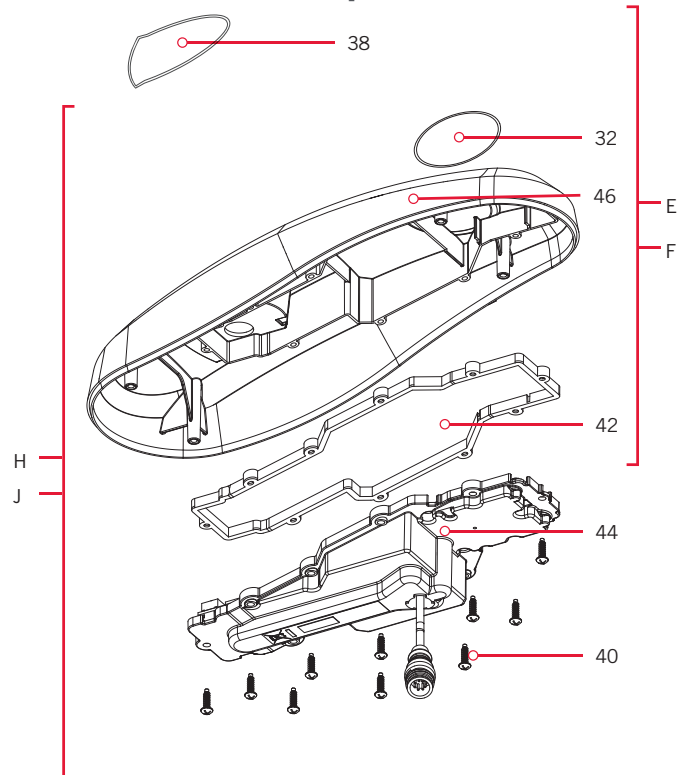

PARTS DIAGRAM & PARTS LIST

i-PILOT

POWERDRIVE, RIPTIDE POWERDRIVE, TERROVA, RIPTIDE TERROVA, ULTERRA, RIPTIDE ULTERRA & ULTREX

The parts diagram and parts list provides Minn Kota® WEEE compliance disassembly instructions. For more information about where you should dispose of your waste equipment for recycling and recovery and/or your European Union member state requirements, please contact your dealer or distributor from which your product was purchased. Tools required, but not limited to: flat head screwdriver, Phillips screwdriver, socket set, pliers, wire cutters.

i-PILOT REMOTE & HEADING SENSOR

Remote & Heading Sensor Parts Diagram

PARTS DIAGRAM & PARTS LIST

Remote & Heading Sensor Parts List

Assembly	Part #	Description	Quantity
A	2994075	REMOTE ASY, iPILOT	1
B	2996400	HEADING SENSOR ASSEMBLY	1
P	2882557	CASE BTM, WINDOW ASM & VENT DCL	1
Q	2886423	BATTERY DOOR, SEAL, SCREW KIT	1
Item	Part #	Description	Quantity
2	2373443	SCREW-2.5MMx8MM DELTA PT TORX	10
4	2374647	SEAL, BATTERY DOOR, iPILOT 1.6	1
6	2375134	KEYPAD, iPILOT 1.6 REMOTE	1
8	2376423	DOOR, BATTERY, iPILOT 1.6	1
10	2383442	SCREW-3MM X .5 PPH MACHINE	2
12	✘	BATTERY AAA, iPILOT 1.6	3
14	2393000	E-CLIP, 3MM, SS	2
16	✘	PCB ASY, iPILOT 1.6 REMOTE	1
18	✘	DECAL, VENT PATCH, 1/2" OD	1
20	2992552	CASE TOP w/WINDOW ASSY	1
22	✘	CASE BTM w/WINDOW ASSY	1
24	2393400	SCREW-#8-18X1-1/2 PPH TY AB SS *STAINLESS STEEL*	2
26	✘	HEADING SENSOR	1
28	2390800	LANYARD, REMOTE W/ CARABEENER	1

✘ This part is included in an assembly and cannot be ordered individually.

i-PILOT CONTROL HEAD

Control Head Parts Diagram

Ultrex, Terrova & Riptide Terrova

PowerDrive & Riptide PowerDrive

Ulterra & Riptide Ulterra