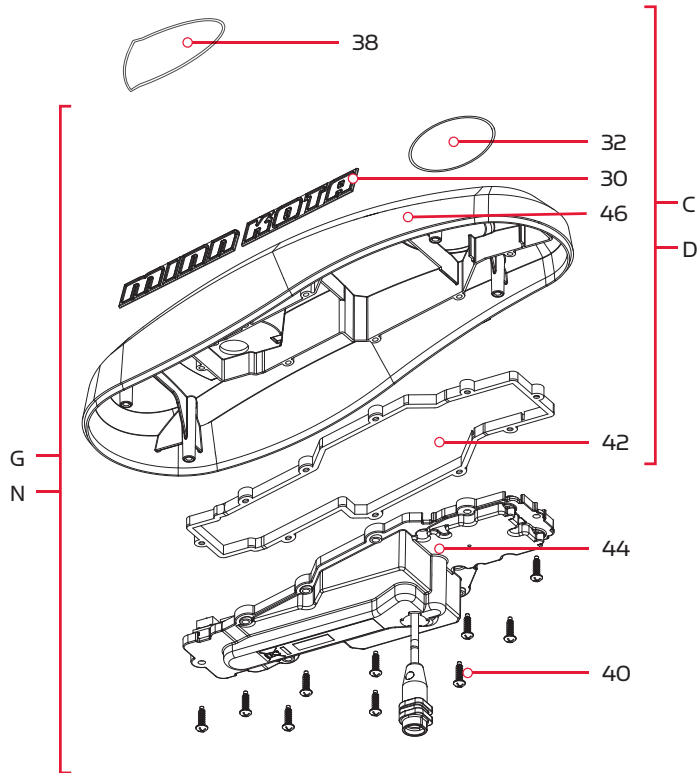

PARTS DIAGRAM & PARTS LIST

i-PILOT

POWERDRIVE, RIPTIDE POWERDRIVE, TERROVA, RIPTIDE TERROVA, ULTERRA, RIPTIDE ULTERRA & ULTREX

The parts diagram and parts list provides Minn Kota® WEEE compliance disassembly instructions. For more information about where you should dispose of your waste equipment for recycling and recovery and/or your European Union member state requirements, please contact your dealer or distributor from which your product was purchased. Tools required, but not limited to: flat head screwdriver, Phillips screwdriver, socket set, pliers, wire cutters.

i-PILOT REMOTE & HEADING SENSOR

Remote & Heading Sensor Parts Diagram

Remote & Heading Sensor Parts List

Assembly	Part #	Description	Quantity
A	2994075	REMOTE ASY, IPILOT	1
B	2996400	HEADING SENSOR ASSEMBLY	1
P	2882557	CASE BTM, WINDOW ASM & VENT DCL	1
Q	2886423	BATTERY DOOR, SEAL, SCREW KIT	1
Item	Part #	Description	Quantity
2	2373443	SCREW-2.5MMx8MM DELTA PT TORX	10
4	2374647	SEAL, BATTERY DOOR, iPILOT 1.6	1
6	2375134	KEYPAD, iPILOT 1.6 REMOTE	1
8	2376423	DOOR, BATTERY, iPILOT 1.6	1
10	2383442	SCREW-3MM X .5 PPH MACHINE	2
12	*	BATTERY AAA, iPILOT 1.6	3
14	2393000	E-CLIP, 3MM, SS	2
16	*	PCB ASY, iPILOT 1.6 REMOTE	1
18	*	DECAL, VENT PATCH, 1/2" OD	1
20	2992552	CASE TOP w/WINDOW ASSY	1
22	*	CASE BTM w/WINDOW ASSY	1
24	2393400	SCREW-#8-18X1-1/2 PPH TY AB SS *STAINLESS STEEL*	2
26	*	HEADING SENSOR	1
28	2390880	LANYARD, REMOTE W/ CARABEENER	1

* This part is included in an assembly and cannot be ordered individually.

i-PILOT CONTROL HEAD

Control Head Parts Diagram

Ultrex, Terrova & Riptide Terrova

PowerDrive & Riptide PowerDrive

Ulterra & Riptide Ulterra