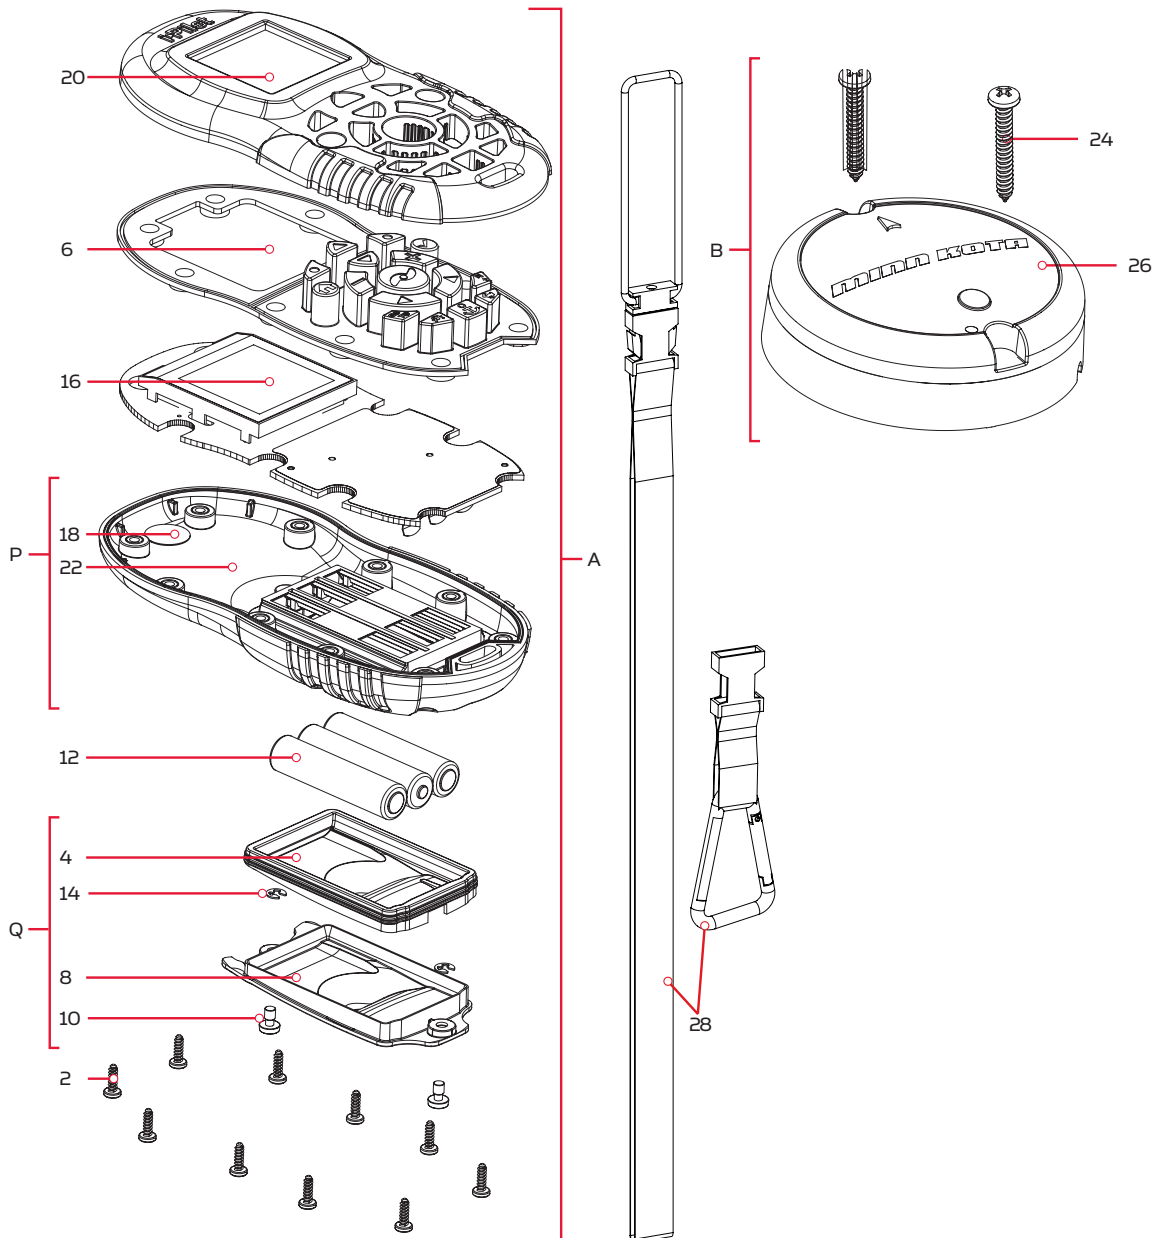

PARTS DIAGRAM & PARTS LIST

i-PILOT

POWERDRIVE, RIPTIDE POWERDRIVE, TERROVA, RIPTIDE TERROVA, ULTERRA, RIPTIDE ULTERRA & ULTREX

The parts diagram and parts list provides Minn Kota® WEEE compliance disassembly instructions. For more information about where you should dispose of your waste equipment for recycling and recovery and/or your European Union member state requirements, please contact your dealer or distributor from which your product was purchased. Tools required, but not limited to: flat head screwdriver, Phillips screwdriver, socket set, pliers, wire cutters.

i-PILOT REMOTE & HEADING SENSOR

Remote & Heading Sensor Parts Diagram

Remote & Heading Sensor Parts List

Assembly	Part #	Description	Quantity
A	2994075	REMOTE ASY, IPILOT	1
B	2996400	HEADING SENSOR ASSEMBLY	1
P	2882557	CASE BTM, WINDOW ASM & VENT DCL	1
Q	2886423	BATTERY DOOR, SEAL, SCREW KIT	1
Item	Part #	Description	Quantity
2	2373443	SCREW-2.5MMx8MM DELTA PT TORX	10
4	2374647	SEAL, BATTERY DOOR, iPILOT 1.6	1
6	2375134	KEYPAD, iPILOT 1.6 REMOTE	1
8	2376423	DOOR, BATTERY, iPILOT 1.6	1
10	2383442	SCREW-3MM X .5 PPH MACHINE	2
12	*	BATTERY AAA, iPILOT 1.6	3
14	2393000	E-CLIP, 3MM, SS	2
16	*	PCB ASY, iPILOT 1.6 REMOTE	1
18	*	DECAL, VENT PATCH, 1/2" OD	1
20	2992552	CASE TOP w/WINDOW ASSY	1
22	*	CASE BTM w/WINDOW ASSY	1
24	2393400	SCREW-#8-18X1-1/2 PPH TY AB SS *STAINLESS STEEL*	2
26	*	HEADING SENSOR	1
28	2390880	LANYARD, REMOTE W/ CARABEENER	1

* This part is included in an assembly and cannot be ordered individually.

i-PILOT CONTROL HEAD

Control Head Parts Diagram

Ultrex, Terrova & Riptide Terrova

PowerDrive & Riptide PowerDrive

Ulterra & Riptide Ulterra

✘ This part is included in an assembly and cannot be ordered individually.