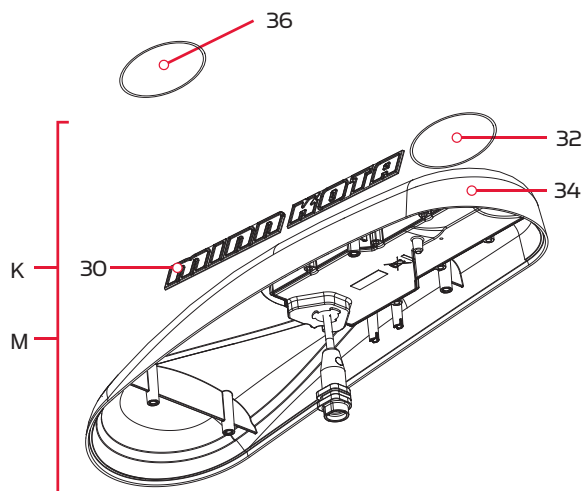

i-PILOT REMOTE & HEADING SENSOR

Remote & Heading Sensor Parts Diagram

Remote & Heading Sensor Parts List

Assembly	Part #	Description	Quantity
A	2994075	REMOTE ASY, IPILOT	1
B	2996400	HEADING SENSOR ASSEMBLY	1
P	2882557	CASE BTM, WINDOW ASM & VENT DCL	1
Q	2886423	BATTERY DOOR, SEAL, SCREW KIT	1
Item	Part #	Description	Quantity
2	2373443	SCREW-2.5MMx8MM DELTA PT TORX	10
4	2374647	SEAL, BATTERY DOOR, iPILOT 1.6	1
6	2375134	KEYPAD, iPILOT 1.6 REMOTE	1
8	2376423	DOOR, BATTERY, iPILOT 1.6	1
10	2383442	SCREW-3MM X .5 PPH MACHINE	2
12	*	BATTERY AAA, iPILOT 1.6	3
14	2393000	E-CLIP, 3MM, SS	2
16	*	PCB ASY, iPILOT 1.6 REMOTE	1
18	*	DECAL, VENT PATCH, 1/2" OD	1
20	2992552	CASE TOP w/WINDOW ASSY	1
22	*	CASE BTM w/WINDOW ASSY	1
24	2393400	SCREW-#8-18X1-1/2 PPH TY AB SS *STAINLESS STEEL*	2
26	*	HEADING SENSOR	1
28	2390880	LANYARD, REMOTE W/ CARABEENER	1

* This part is included in an assembly and cannot be ordered individually.

i-PILOT CONTROL HEAD

Control Head Parts Diagram

Ultrex, Terrova & Riptide Terrova

PowerDrive & Riptide PowerDrive

Ulterra & Riptide Ulterra