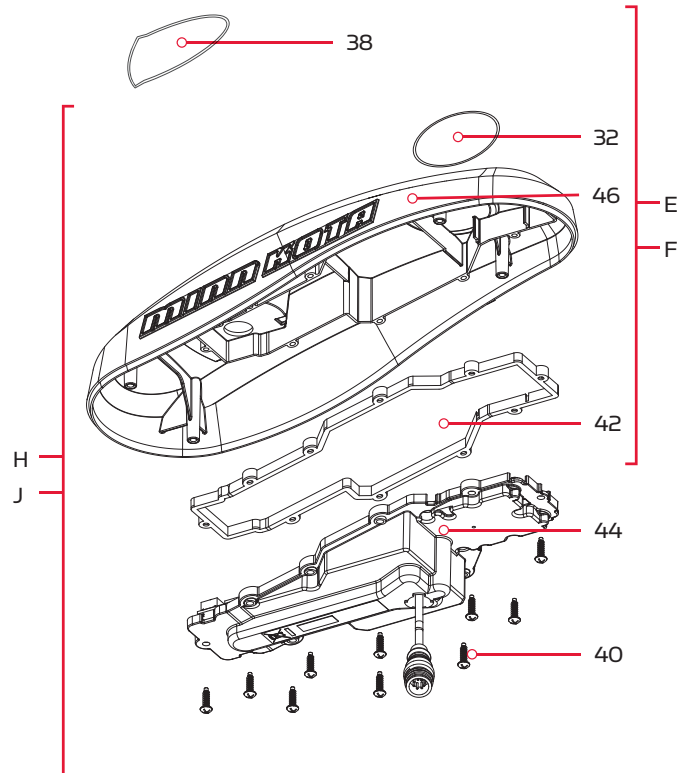

PARTS DIAGRAM & PARTS LIST

i-PILOT

POWERDRIVE, RIPTIDE POWERDRIVE, TERROVA, RIPTIDE TERROVA, ULTERRA, RIPTIDE ULTERRA & ULTREX

The parts diagram and parts list provides Minn Kota® WEEE compliance disassembly instructions. For more information about where you should dispose of your waste equipment for recycling and recovery and/or your European Union member state requirements, please contact your dealer or distributor from which your product was purchased. Tools required, but not limited to: flat head screwdriver, Phillips screwdriver, socket set, pliers, wire cutters.

i-PILOT REMOTE & HEADING SENSOR

Remote & Heading Sensor Parts Diagram

Remote & Heading Sensor Parts List

Assembly	Part #	Description	Quantity
A	2994075	REMOTE ASY, IPILOT	1
B	2996400	HEADING SENSOR ASSEMBLY	1
P	2882557	CASE BTM, WINDOW ASM & VENT DCL	1
Q	2886423	BATTERY DOOR, SEAL, SCREW KIT	1
Item	Part #	Description	Quantity
2	2373443	SCREW-2.5MMx8MM DELTA PT TORX	10
4	2374647	SEAL, BATTERY DOOR, iPILOT 1.6	1
6	2375134	KEYPAD, iPILOT 1.6 REMOTE	1
8	2376423	DOOR, BATTERY, iPILOT 1.6	1
10	2383442	SCREW-3MM X .5 PPH MACHINE	2
12	*	BATTERY AAA, iPILOT 1.6	3
14	2393000	E-CLIP, 3MM, SS	2
16	*	PCB ASY, iPILOT 1.6 REMOTE	1
18	*	DECAL, VENT PATCH, 1/2" OD	1
20	2992552	CASE TOP w/WINDOW ASSY	1
22	*	CASE BTM w/WINDOW ASSY	1
24	2393400	SCREW-#8-18X1-1/2 PPH TY AB SS *STAINLESS STEEL*	2
26	*	HEADING SENSOR	1
28	2390880	LANYARD, REMOTE W/ CARABEENER	1

* This part is included in an assembly and cannot be ordered individually.

i-PILOT CONTROL HEAD

Control Head Parts Diagram

Ultrex, Terrova & Riptide Terrova

PowerDrive & Riptide PowerDrive

Ulterra & Riptide Ulterra