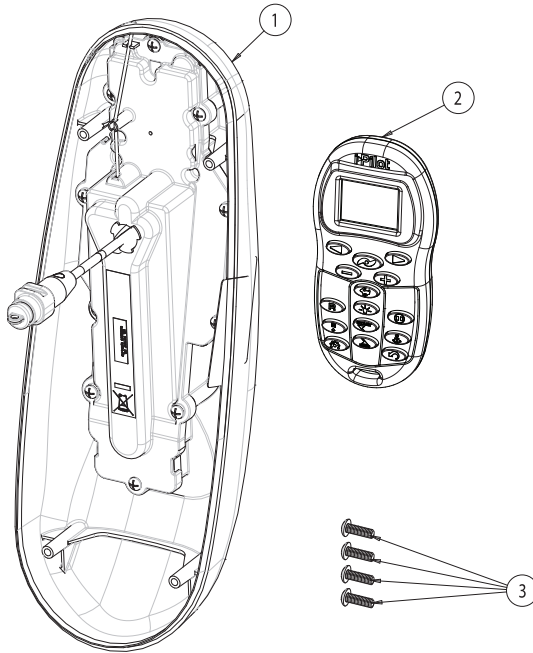

PARTS LIST VIEW TERROVA

ITEM #	PART NUMBER	DESCRIPTION	QTY
1	2990270	I-PILOT CONTROLLER, TERROVA	1
2	2994170	REMOTE, ASSEMBLY I-PILOT	1
3	2372100	SCREW, #8-18 X 5/8" SS	4
4*	2377152	MANUAL, I-PILOT	1
5*	2377153	MANUAL, I-PILOT QUICK REFERENCE GUIDE	1
6*	2370817	LANYARD, REMOTE WITH CARABINEER	1

* Not Shown In Exploded View