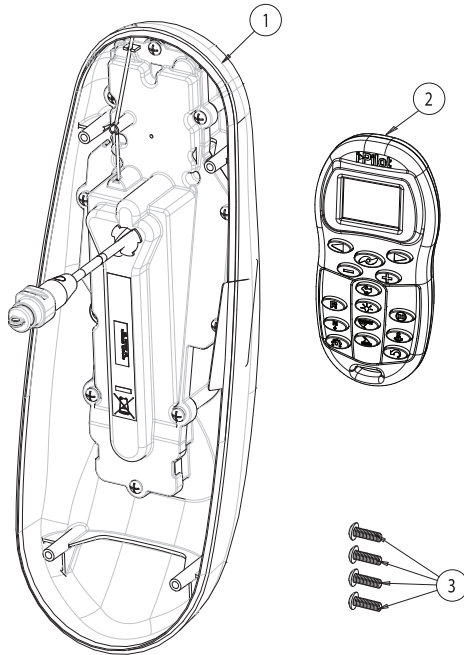

# PARTS LIST VIEW TERROVA

ITEM #	PART NUMBER	DESCRIPTION	QTY
1	2990270	I-PILOT CONTROLLER, TERROVA	1
2	2994170	REMOTE, ASSEMBLY I-PILOT	1
3	2372100	SCREW, #8-18 X 5/8" SS	4
4*	2377152	MANUAL, I-PILOT	1
5*	2377153	MANUAL, I-PILOT QUICK REFERENCE GUIDE	1
6*	2370817	LANYARD, REMOTE WITH CARABINEER	1

\* Not Shown In Exploded View

## PARTS LIST VIEW RIPTIDE ST

ITEM #	PART NUMBER	DESCRIPTION	QTY
1	2990271	I-PILOT CONTROLLER, RIPTIDE ST	1
2	2994170	REMOTE, ASSEMBLY I-PILOT	1
3	2372100	SCREW, #8-18 X 5/8" SS	4
4*	2377152	MANUAL, I-PILOT	1
5*	2377153	MANUAL, I-PILOT QUICK REFERENCE GUIDE	1
6*	2370817	LANYARD, REMOTE WITH CARABINEER	1

# PARTS LIST VIEW POWERDRIVE V2

ITEM #	PART NUMBER	DESCRIPTION	QTY
1	2990272	I-PILOT CONTROLLER, POWERDRIVE V2	1
2	2994170	REMOTE, ASSEMBLY I-PILOT	1
3	2372100	SCREW, #8-18 X 5/8" SS	4
4	2224704	INSERT PLUG, BLACK SLOTTED	1
5	2376312	TIE, NYLON	5
6	2375403	HEAT SHRINK, .375 X 2 ADHESIVE LINED 3:1	4
7	2303430	SCREW - 1/4 - 20 X 5/8 - SELFTAP ZP	2
8*	2377152	MANUAL, I-PILOT	1
9*	2377153	MANUAL, I-PILOT QUICK REFERENCE GUIDE	1
10*	2370817	LANYARD, REMOTE WITH CARABINEER	1