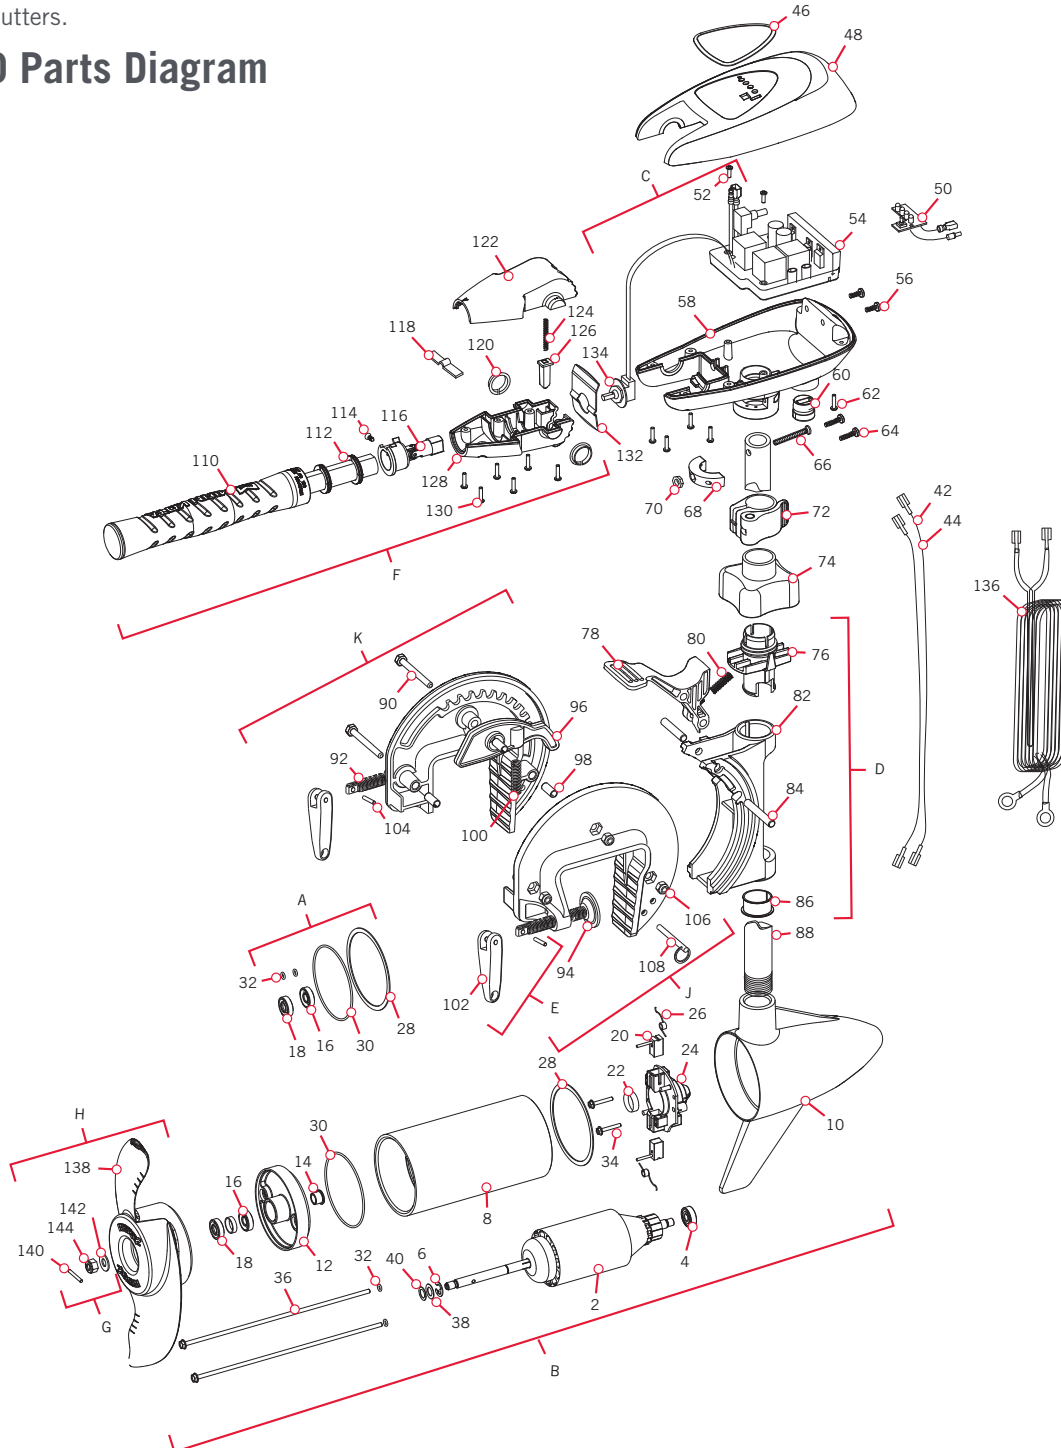

# PARTS DIAGRAM & PARTS LIST

## TRAXXIS 70 - 70 LBS THRUST - 24 VOLT - 42" SHAFT

This page provides Minn Kota® WEEE compliance disassembly instructions. For more information about where you should dispose of your waste equipment for recycling and recovery and/or your European Union member state requirements, please contact your dealer or distributor from which your product was purchased. Tools required, but not limited to: flat head screw driver, Phillips screw driver, socket set, pliers, wire cutters.

Item	Part #	Description	Quantity
62	2303412	SCREW, #6 X 5/8 SS	6
64	2063410	SCREW, #10-32 X 3/4" CAP SS	2
66	2093400	SCREW, #10-24 X 1-7/8" PPH SS	1
68	2061527	COLLAR-CTRL BOX (FW)	1
70	2383124	NYLOCK NUT, #10-24 ZINC	1
72	2991521	CAM LOCK/DEPTH COLLAR ASSY	1
74	2060100	KNOB, STEERING TENSION, SOFT	1
76	2068400	COLLET	1
78	2064200	LOCK ARM	1
80	2062701	SPRING, LOCK ARM	1
82	2061821	HINGE	1
84	2062602	PIN, LOCK, ZINC	1
86	2037301	BUSHING, HINGE	1
88	2032053	TUBE 42"	1
90	2063500	BOLT 1/4-20 X 2 3/8", ZINC	3
92	2051302	SCREW-CLAMP	2
94	2011710	WASHER-CLAMP SCREW	2
96	2067905	CAM DEACTIVATOR	1
98	2067306	BUSHING, DOWEL 1/4 X 1/2	3
100	2062702	SPRING, CAM DEACTIVATOR	1
102	2050925	HANDLE, CLAMP	2
104	2052625	ROLL PIN	2
106	2263104	NYLOCK NUT, 1/4-20, ZINC	3
108	2062604	PIN, STOP	1
110	2990456	GRIP/HANDLE ASSY, VARS	1
112	2060015	BEARING, HANDLE	2
114	2063405	SCREW, #6X 1/2	2
116	2884092	YOKE / SPIDER ASSY, VARS	1
118	2302742	SPRING, DETENT, OFF	1
120	2060005	BEARING, HANDLE PIVOT	2
122	2060900	HANDLE PIVOT, TOP	1
124	2302745	SPRING, RELEASE BUTTON	1
126	2063700	BUTTON, RELEASE	1
128	2060905	HANDLE PIVOT, BOTTOM	1
130	2303412	SCREW, #6 X 5/8 SS	6
132	2062715	SPRING, HANDLE PIVOT	1
134	2061700	WASHER, POT HOLDER	1
136	2992523	LEADWIRE ASSY, INCLUDES	1
138	2091160	PROPELLER	1
140	2092600	DRIVE PIN, SMALL	1
142	2151726	WASHER, PROP, SMALL	1
144	2053101	NUT, NYLOCK, PROP, SMALL	1