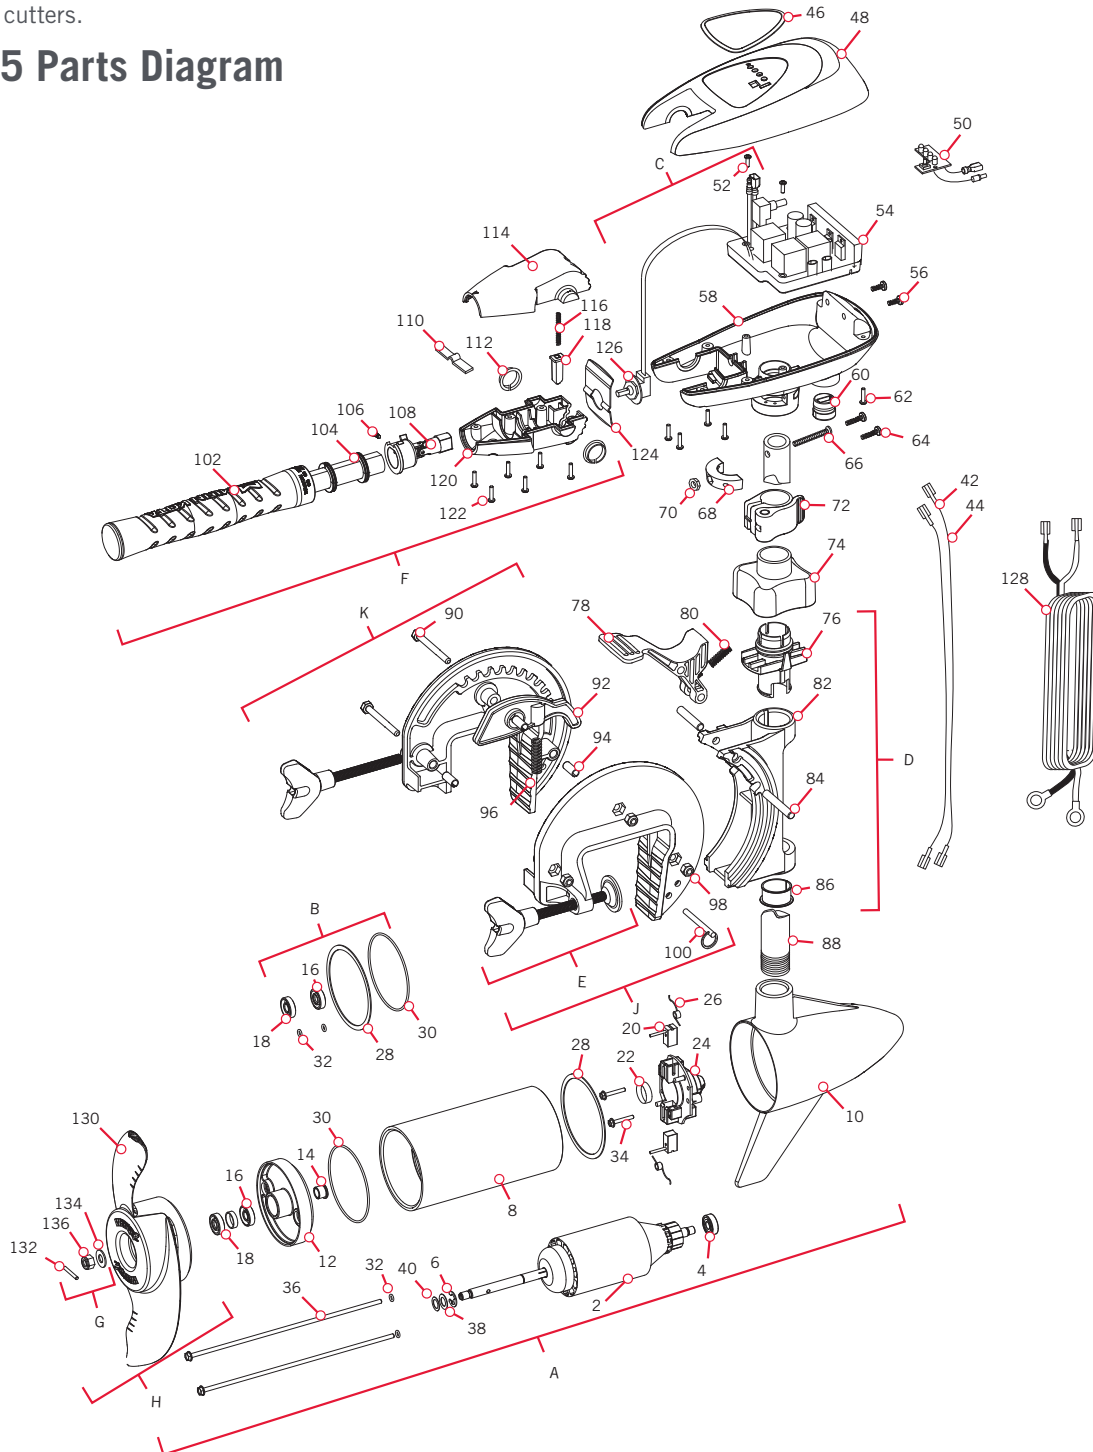

PARTS DIAGRAM & PARTS LIST

TRAXXIS 55 - 55 LBS THRUST - 12 VOLT - 36" & 42" SHAFT

This page provides Minn Kota® WEEE compliance disassembly instructions. For more information about where you should dispose of your waste equipment for recycling and recovery and/or your European Union member state requirements, please contact your dealer or distributor from which your product was purchased. Tools required, but not limited to: flat head screw driver, Phillips screw driver, socket set, pliers, wire cutters.

Traxxis 55 Parts Diagram