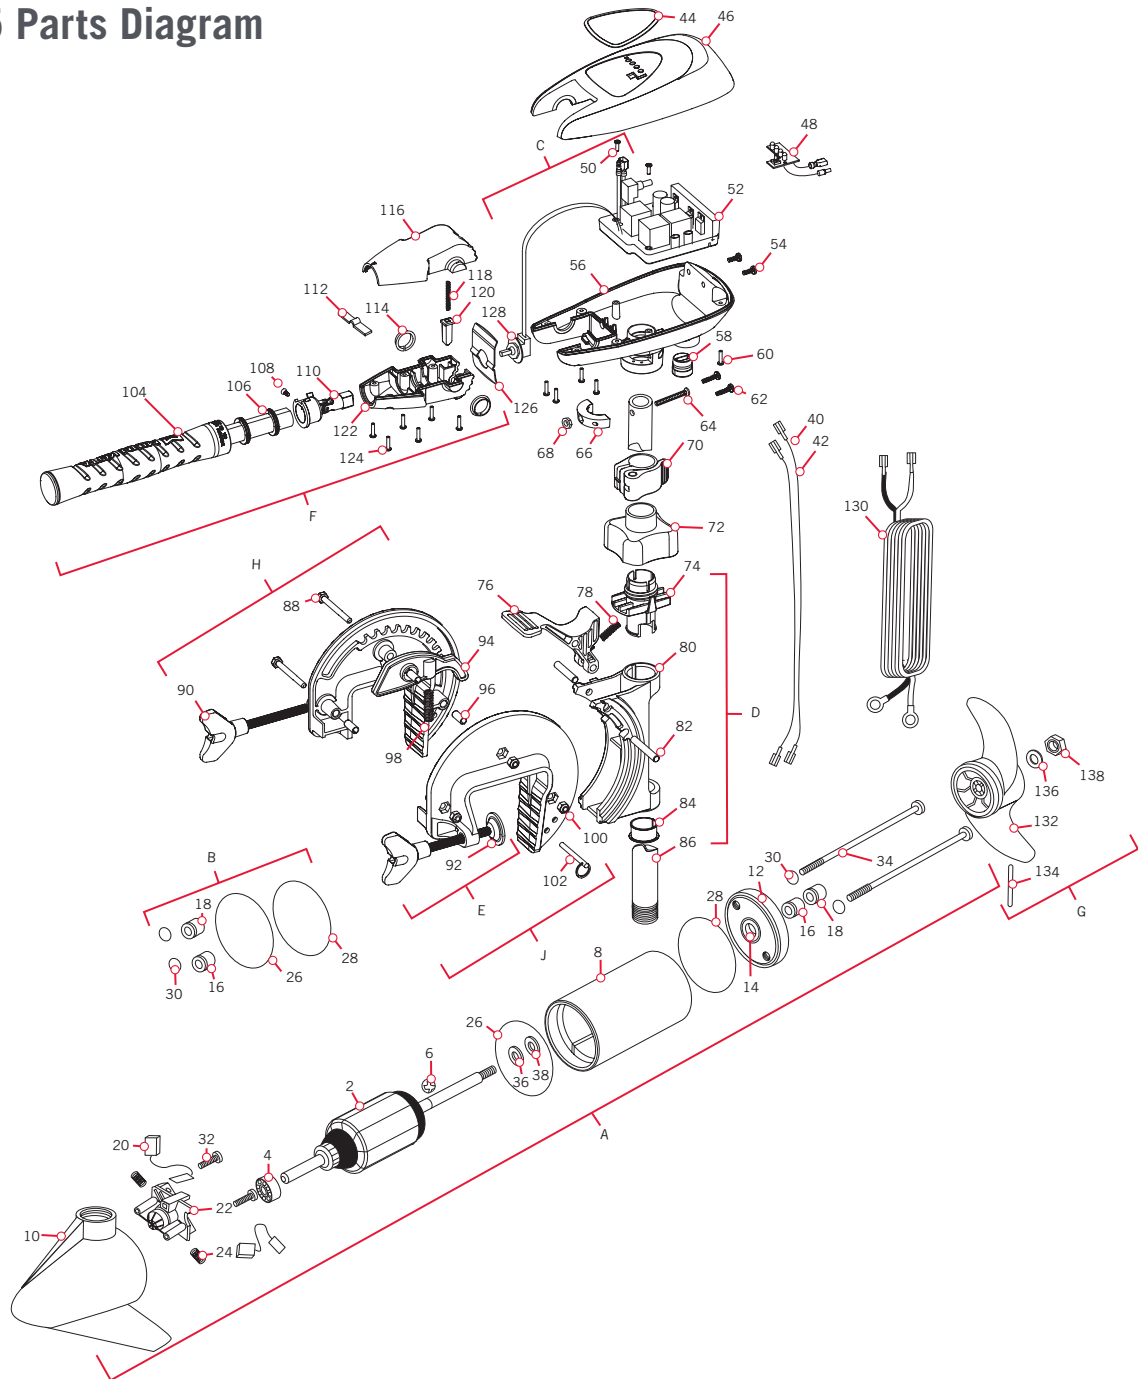

PARTS DIAGRAM & PARTS LIST

TRAXXIS 45 - 45 LBS THRUST - 12 VOLT - 36" SHAFT

This page provides Minn Kota® WEEE compliance disassembly instructions. For more information about where you should dispose of your waste equipment for recycling and recovery and/or your European Union member state requirements, please contact your dealer or distributor from which your product was purchased. Tools required, but not limited to: flat head screw driver, Phillips screw driver, socket set, pliers, wire cutters.

Traxxis 45 Parts Diagram