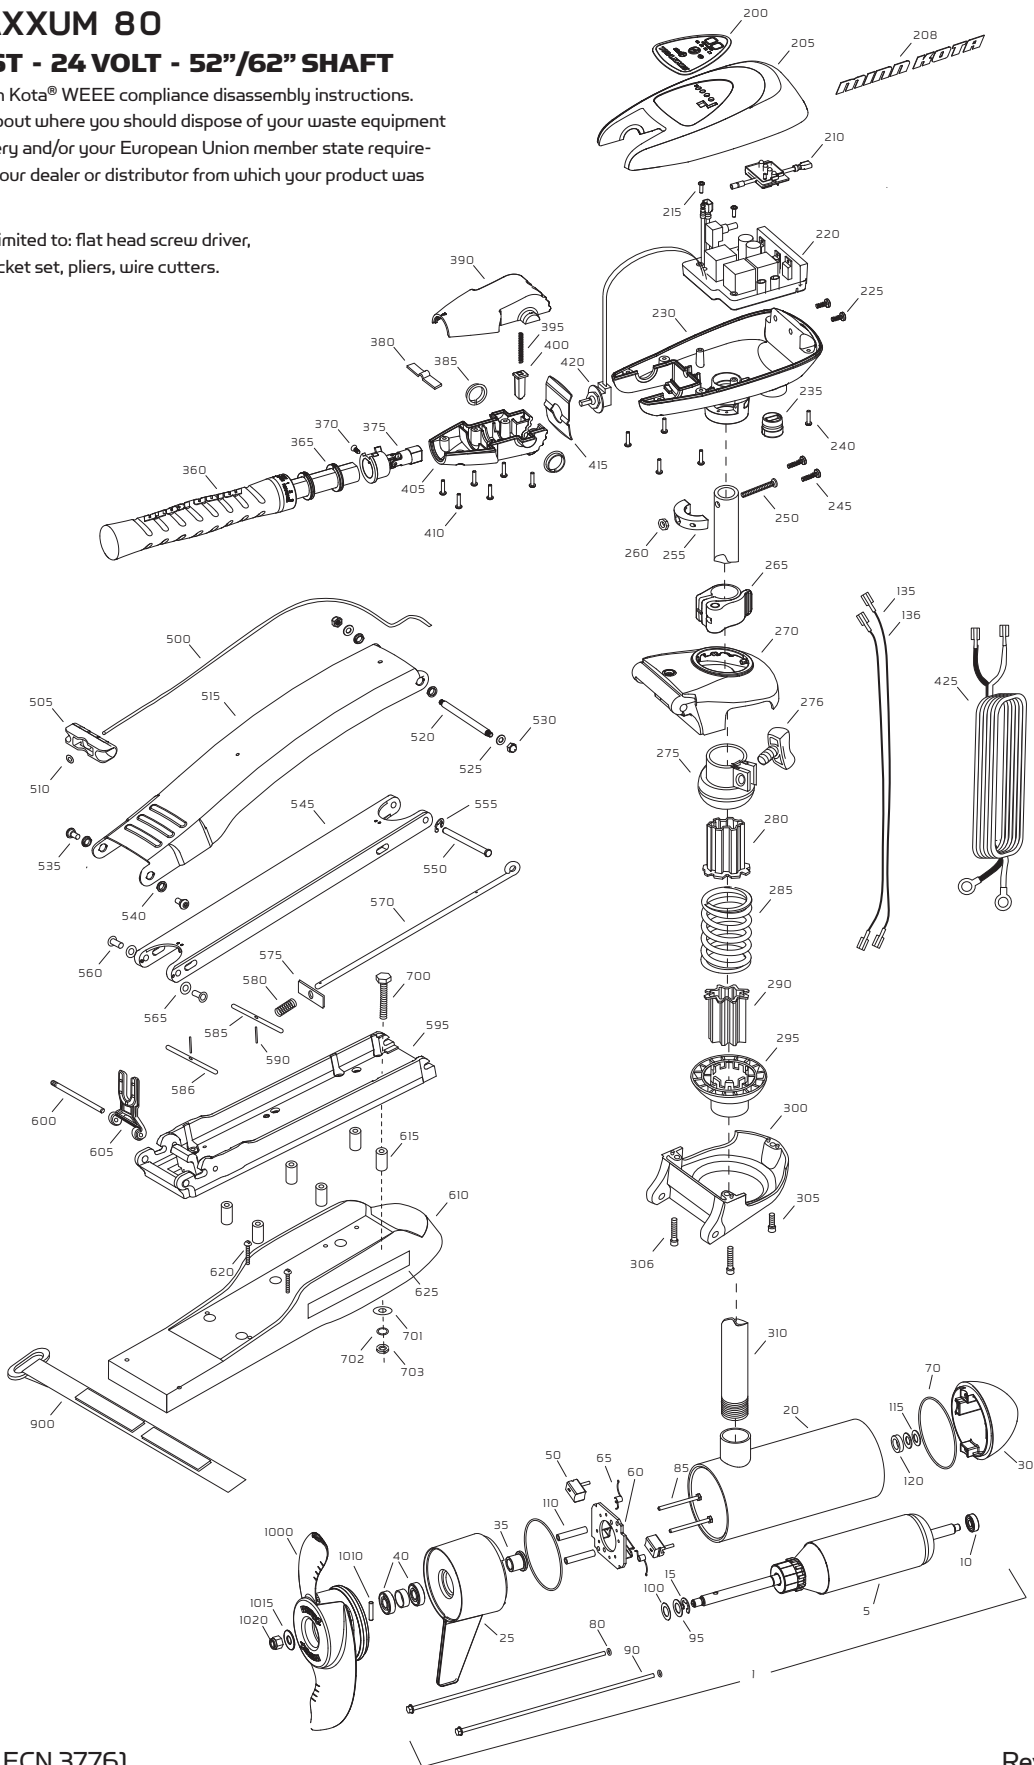

PARTS DIAGRAM

RIPTIDE MAXXUM 80

80 LBS THRUST - 24 VOLT - 52"/62" SHAFT

This page provides Minn Kota® WEEE compliance disassembly instructions. For more information about where you should dispose of your waste equipment for recycling and recovery and/or your European Union member state requirements, please contact your dealer or distributor from which your product was purchased.

Tools required, but not limited to: flat head screw driver, Phillips screw driver, socket set, pliers, wire cutters.