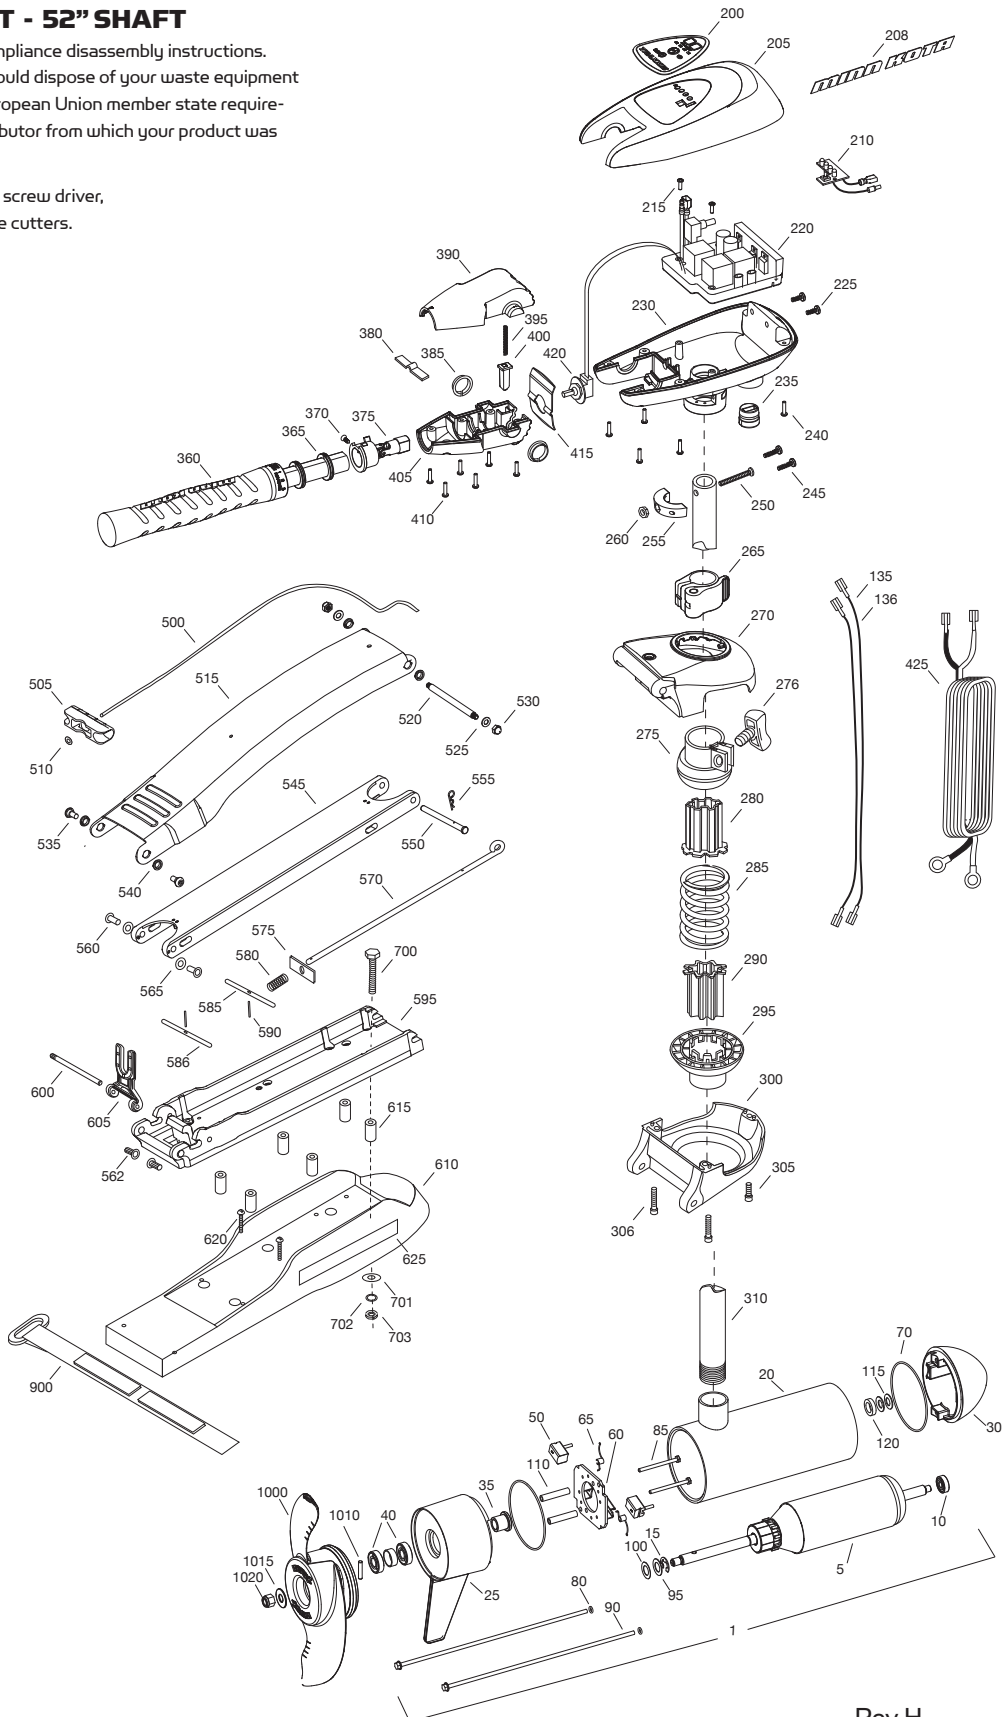

Tools required, but not limited to: flat head screw driver, Phillips screw driver, socket set, pliers, wire cutters.

PARTS LIST

MAXXUM 80 HC

80 LBS THRUST - 24 VOLT - 52" SHAFT

ITEM	QTY	PART NUMBER	DESCRIPTION
1	1	2316217	24V MOTOR 52" FW
5	1	2-100-214	ARMATURE ASSEMBLY
10	1	140-010	BEARING
15	1	788-040	RETAINING RING
20	1	2-200-160	CENTER HOUSING ASSEMBY
25	1	2-300-160	BRUSH END HOUSING ASSEMBLY
30	1	421-276	PLAIN END HOUSING ASSEMBLY STD
35	1	144-017	FLANGE BEARING
40	2	880-025	SEAL
50	2	188-094	BRUSH
60	1	9-738-004	BRUSH PLATE ASSEMBLY
65	2	975-041	BRUSH SPRING
70	2	701-043	O-RING, MOTOR
80	2	701-009	O-RING, THRU-BOLT
85	2	830-027	SCREW, 10-32 X 2
90	2	830-094	THRU-BOLT
95	2	990-051	WASHER, STEEL
100	2	990-052	WASHER, NYLATRON
110	2	973-025	SPACER, BRUSH PLATE
115	2	992-010	WASHER, BELLEVILLE
120	1	992-045	SPACER, THRUST
135	1	640-018	LEADWIRE, BLACK
136	1	640-123	LEADWIRE, RED
■		2889460	SEAL AND O-RING KIT
200	1	2185615	DECAL, C-BOX COVER
205	1	2060295	C-BOX COVER
208	2	2065665	DECAL - MINNKOTA
210	1	2074071	BATTERY METER, 24V FW
215	2	2043427	SCREW, #8 X 7/8 SS
220	1	2184017	CONTROL BOARD, 24/36V
■		2888411	POTENTIOMETER REPLACEMENT KIT
225	2	2303434	SCREW, #8-30 X 5/8 SS
230	1	2062536	CONTROL BOX, CAST, FW
235	1	2062905	STRAIN RELIEF
240	6	2303412	SCREW, #6 X 5/8 SS
245	2	2063410	SCREW, #10-32 X 3/4" CAP SS
250	1	2093400	SCREW, #10-24 X 1-7/8" PPH SS
255	1	2061527	COLLAR-CTRL BOX (FW)
260	1	2383124	NUT, 10-24, NYLOCK, SS
265	1	2991521	CAM LOCK/DEPTH COLLAR ASSY
■		2991760	BOWGUARD ASSEMBLY [270-306]
270	1	2261976	BRACKET, TOP
275	1	2261525	SPRING SLEEVE, UPPER
276	1	2011365	KNOB, COLLAR
280	2	2264702	TUBE INSERT, BOWMOUNT
285	1	2262711	SPRING, BOWGUARD
295	1	2261535	SPRING SLEEVE, LOWER
300	1	2991775	BRACKET ASSY, BOTTOM
305	1	2263423	SCREW, 5/16 X 1" SHCS ZP
306	2	2263425	SCREW, 5/16 X 2.5" SHCS ZP
310	1	2032068	TUBE COMPOSITE 52"
■		2990957	HANDLE ASSY, VARS [360-410]
360	1	2990456	GRIP/HANDLE ASSY, VARS [360-375]
365	2	2060015	BEARING, HANDLE