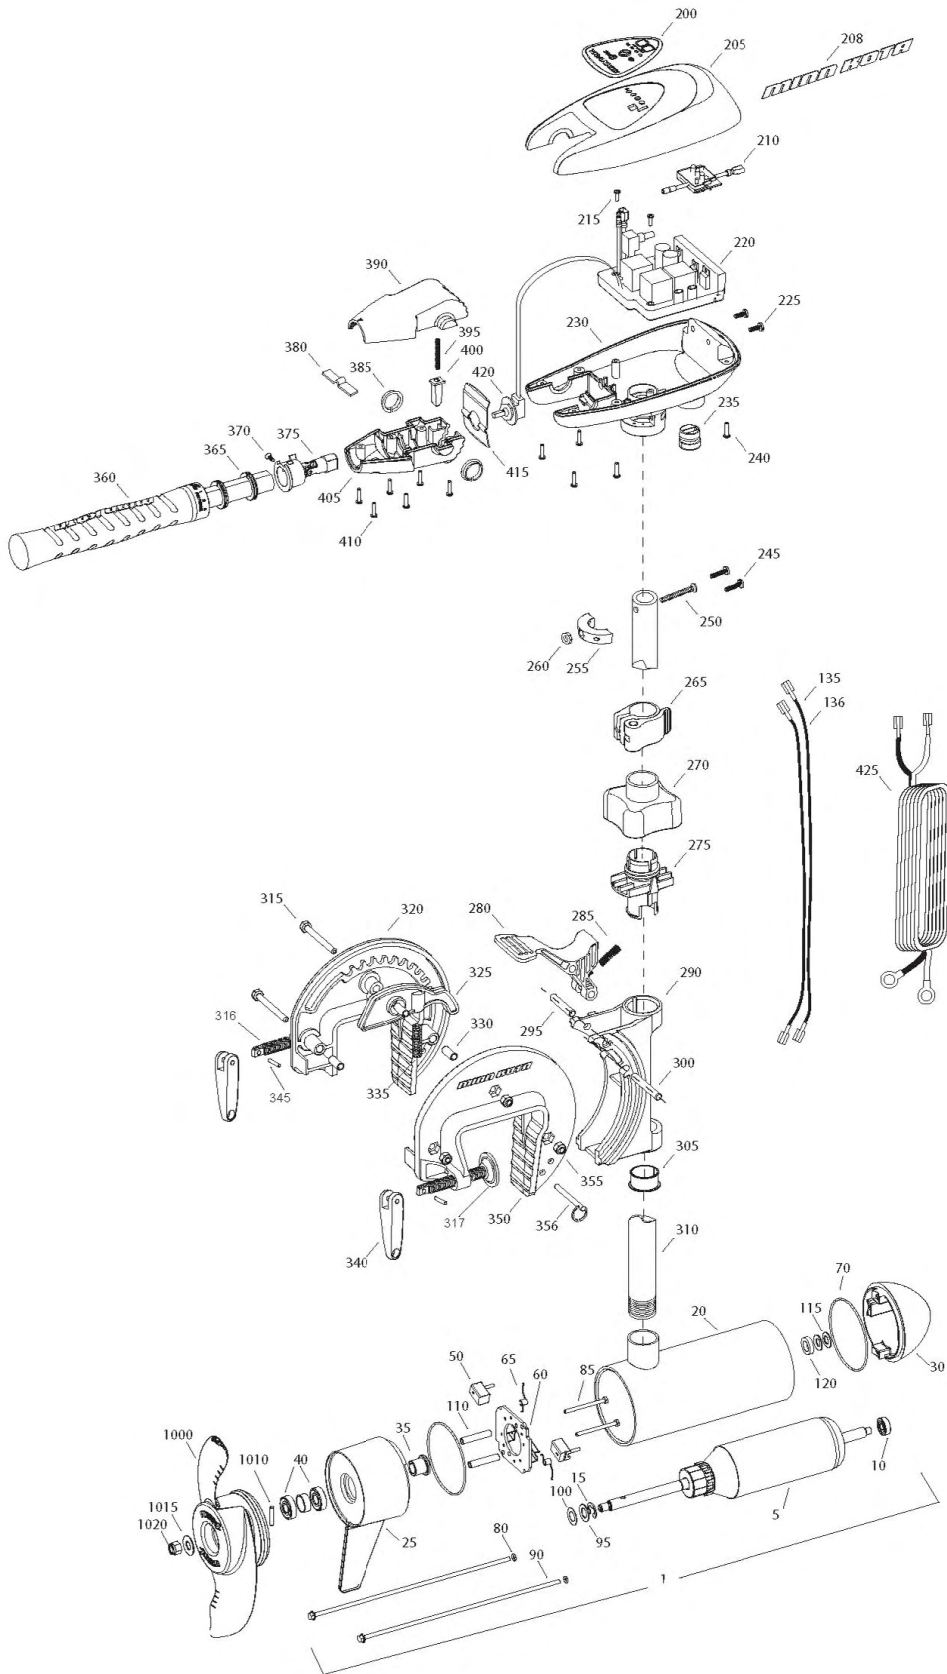

RT80/T
80 LBS THRUST
24 VOLT 56 AMPS
42" SHAFT

for use with "N" serial numbers
 2-year warranty

Item	P/N	Description	Qty	Item	P/N	Description	Qty	Item	P/N	Description	Qty
1	2316228	24V Motor 42" SW	1	■	2991798	Bracket assy, Aluminum [270-356]	1				
5	2-100-214	Armature assembly	1	270	2060100	Knob, steering tension, soft	1	■	1378132	Propeller kit WW2	
10	140-010	Bearing	1	275	2068400	Collet	1	■	2994876	Propeller bag assy	
15	788-040	Retaining ring	1	280	2064200	Lock arm	1	1000	2331160	Propeller WW2	1
20	2-200-397	Center housing assembly	1	285	2062701	Spring, lock arm	1	1010	2262658	Drive pin, large	1
25	2-300-340	Brush end housing assembly	1	290	2061821	Hinge	1	1015	2091701	Washer, prop, large	1
30	421-376	Plain end housing assembly STD	1	295	2062603	Pin, lock, ss	1	1020	2198401	Nut, nylock, prop, Anode	1
35	144-017	Flange bearing	1	300	2062603	Pin, lock, ss	1				
40	880-025	Seal	2	305	2037301	Bushing, hinge	1				
50	188-094	Brush	2	310	2002012	Tube 42"	1				
60	9-738-004	Brush plate assembly	1	315	2063501	Bolt 1/4-20 x 2 3/8", ss	3				
65	975-041	Brush spring	2	316	2061301	Screw-clamp	2				
70	701-043	O-ring, motor	2	317	2331700	Washer-clamp screw	2				
80	701-009	O-ring, thru-bolt	2	320	2771949	Bracket, right, SW	1				
85	830-027	Screw, 10-32 x 2	2	325	2067905	Cam deactivator	1				
90	830-094	Thru-bolt	2	330	2067306	Bushing, dowel 1/4 x 1/2	3				
95	990-051	Washer, steel	2	335	2062702	Spring, cam deactivator	1				
100	990-052	Washer, nylatron	2	■	2771303	Clamp screw kit	2 per kit				
110	973-025	Spacer, brush plate	2	340	2050925	Handle, clamp	2				
115	992-010	Washer, Belleville	2	345	2052625	Roll pin	2				
120	992-045	Spacer, thrust	1	350	2771948	Bracket, left, SW	1				
135	640-018	Leadwire, black	1	355	2263103	Nut, 1/4-20, nylock, ss	3				
136	640-123	Leadwire, red	1	356	2062604	Pin, stop	1				
■	2889460	Seal and O-ring Kit		■	2990957	Handle assy, VARS [360-410]	1				
200	2195659	Decal, c-box cover	1	360	2990456	Grip/handle assy, VARS [360-375]	1				
205	2060296	C-box cover	1	365	2060015	Bearing, handle	2				
208	2325666	Decal - MinnKota	2	370	2063405	Screw, #6 PFH SS	1				
210	2074081	Battery meter, 24v SW	1	375	2884092	Yoke / spider assy, VARS	1				
215	2043427	Screw, #8 x 7/8 SS	2	380	2302742	Spring, detent, off	1				
220	2184017	Control board, 24/36V	1	385	2060005	Bearing, handle pivot	2				
■	2888411	Potentiometer Replacement Kit		390	2060900	Handle pivot, top	1				
225	2303434	Screw, #8-30 x 5/8 SS	2	395	2302745	Spring, release button	1				
230	2062503	Control box, VARS, SW	1	400	2063700	Button, release	1				
235	2062905	Strain relief	1	405	2060905	Handle pivot, bottom	1				
240	2303412	Screw, #6 x 5/8 SS	6	410	2303412	Screw, #6 x 5/8 SS	6				
245	2263434	Screw, #8 x 1 SS	2								
250	2383407	Screw, #10-24 x 2 SS	1	415	2062715	Spring, handle pivot	1				
255	2061517	Collar, c-box	1	420	2061700	Washer, pot holder	1				
260	2383124	Nut, 10-24, nylock, SS	1	425	2992523	Leadwire assy, includes [235]	1				
265	2991521	Cam lock/depth collar assy	1								