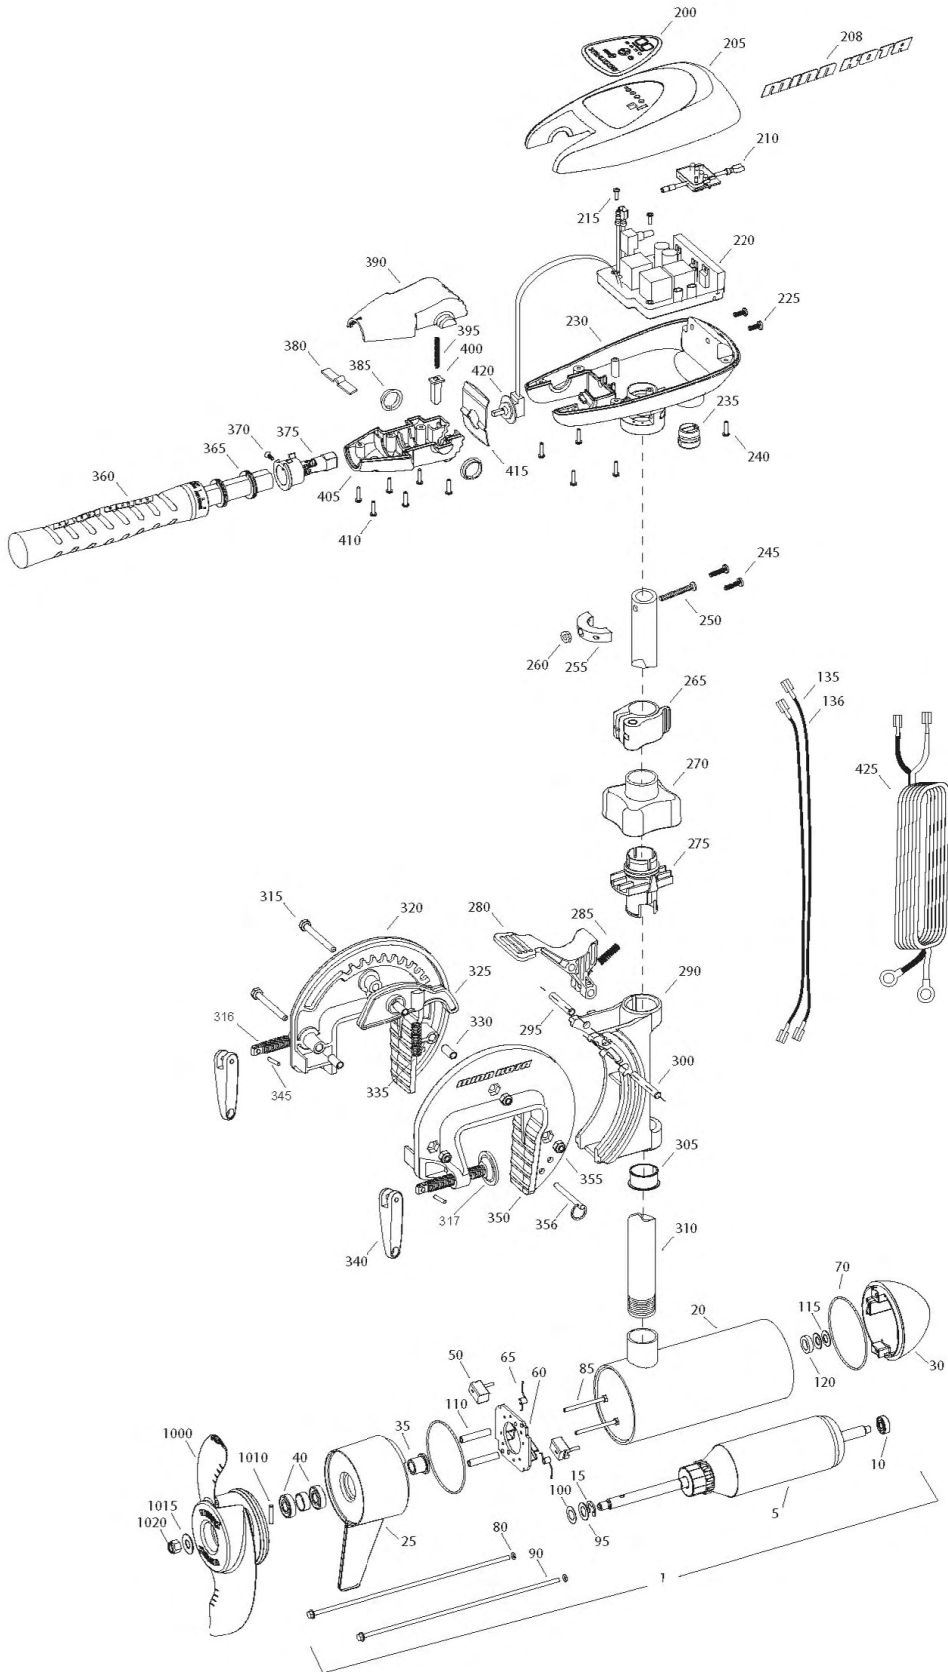

RT101/T
101 LBS THRUST
36 VOLT 46 AMPS
52" SHAFT

for use with "N" serial numbers
2-year warranty

Item	P/N	Description	Qty	Item	P/N	Description	Qty	Item	P/N	Description	Qty
1	2316288	36V Motor 52" SW	1					■	1378132	Propeller kit WW2	
5	2-100-216	Armature assembly	1	■	2991798	Bracket assy, Aluminum [270-356]	1	■	2994876	Propeller bag assy	
10	140-010	Bearing	1	270	2060100	Knob, steering tension, soft	1	1000	2331160	Propeller WW2	1
15	788-040	Retaining ring	1	275	2068400	Collet	1	1010	2262658	Drive pin, large	1
20	2-200-310	Center housing assembly	1	280	2064200	Lock arm	1	1015	2091701	Washer, prop, large	1
25	2-300-340	Brush end housing assembly	1	285	2062701	Spring, lock arm	1	1020	2198401	Nut, nylock, prop, Anode	1
30	421-376	Plain end housing assembly STD	1	290	2061821	Hinge	1				
35	144-017	Flange bearing	1	295	2062603	Pin, lock, ss	1				
40	880-025	Seal	2	300	2062603	Pin, lock, ss	1				
50	188-094	Brush	2	305	2037301	Bushing, hinge	1				
60	9-738-004	Brush plate assembly	1	310	2002014	Tube 52"	1				
65	975-041	Brush spring	2	315	2063501	Bolt 1/4-20 x 2 3/8", ss	3				
70	701-043	O-ring, motor	2	316	2051301	Screw-clamp	2				
80	701-009	O-ring, thru-bolt	2	317	2331700	Washer-clamp screw	2				
85	830-027	Screw, 10-32 x 2	2	320	2771949	Bracket, right, SW	1				
90	830-096	Thru-bolt	2	325	2067905	Cam deactivator	1				
95	990-051	Washer, steel	2	330	2067306	Bushing, dowel 1/4 x 1/2	3				
100	990-052	Washer, nylatron	2	335	2062702	Spring, cam deactivator	1				
110	973-025	Spacer, brush plate	2	■	2771303	Clamp screw kit	2 per kit				
115	992-010	Washer, Belleville	2	340	2050925	Handle, clamp	2				
120	992-045	Spacer, thrust	1	345	2052625	Roll pin	2				
135	640-018	Leadwire, black	1	350	2771948	Bracket, left, SW	1				
136	640-123	Leadwire, red	1	355	2263103	Nut, 1/4-20, nylock, ss	3				
■	2889460	Seal and O-ring Kit		356	2062604	Pin, stop	1				
200	2095604	Decal, c-box cover	1	■	2990957	Handle assy, VARS [360-410]	1				
205	2060296	C-box cover	1	360	2990456	Grip/handle assy, VARS [360-375]	1				
208	2325666	Decal - MinnKota	2	365	2060015	Bearing, handle	2				
210	2074082	Battery meter, 36v SW	1	370	2063405	Screw, #6 PFH SS	1				
215	2043427	Screw, #8 x 7/8 SS	2	375	2884092	Yoke / spider assy, VARS	1				
220	2184017	Control board, 24/36V	1	380	2302742	Spring, detent, off	1				
■	2888411	Potentiometer Replacement Kit		385	2060005	Bearing, handle pivot	2				
225	2303434	Screw, #8-30 x 5/8 SS	2	390	2060900	Handle pivot, top	1				
230	2062503	Control box, VARS, SW	1	395	2302745	Spring, release button	1				
235	2062905	Strain relief	1	400	2063700	Button, release	1				
240	2303412	Screw, #6 x 5/8 SS	6	405	2060905	Handle pivot, bottom	1				
245	2263434	Screw, #8 x 1 SS	2	410	2303412	Screw, #6 x 5/8 SS	6				
250	2383407	Screw, #10-24 x 2 SS	1	415	2062715	Spring, handle pivot	1				
255	2061517	Collar, c-box	1	420	2061700	Washer, pot holder	1				
260	2383124	Nut, 10-24, nylock, SS	1	425	2992523	Leadwire assy, includes [235]	1				
265	2991521	Cam lock/depth collar assy	1								