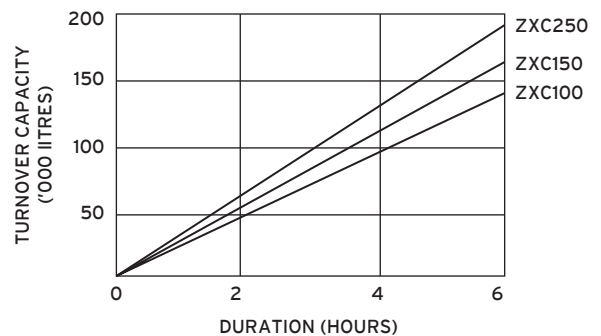

Smart Efficiency

The ZXC cartridge filter reduces maintenance while saving thousands of litres of water every year. It takes just 100 litres of water to clean the elements instead of backwashing thousands of litres to clean a sand filter. The XC cartridge filter makes it easier to be responsible with water.

Warranty

For Product warranty registration & information on warranty details:

For Australia : visit www.zodiac.com.au/warranty

For New Zealand: visit www.zodiac.co.nz/warranty

Specifications

FILTER MODEL	MODEL NO.	REPLACEMENT ELEMENT CODE	FLOW RATE (LPM)	MAX PRESSURE (PA)	FILTER AREA (M2)	WEIGHT (KG)	HEIGHT (MM)	LENGTH (MM)	WIDTH (MM)
ZXC100	WF000145	SP78097	410	250	9.4	12.7	850	385	380
ZXC150	WF000146	SP78059	410	250	14.0	14.7	1035	385	380
ZXC250	WF000153	SP78094	405	250	24.0	15.6	1035	385	380