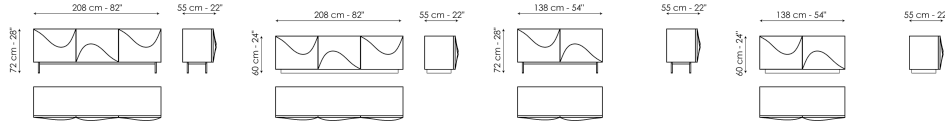

BONALDO

Vertigo

Inspired by the poster for Alfred Hitchcock's film of the same name, the Vertigo sideboard is distinguished by the soft wave that characterizes the front doors, creating a flow of movement on the surface that softens the rigorous design of the unit. The metal base consists of four seemingly slender feet that give the entire unit a sense of lightness. The Vertigo sideboard is available in three different colour combinations: white

Data sheet

Vertigo 208

Width: 208cm

Depth: 55cm

Height: 72cm

Vertigo 208

Width: 208cm

Depth: 55cm

Height: 60cm

Vertigo 138

Width: 138cm

Depth: 55cm

Height: 72cm

Vertigo 138

Width: 138cm

Depth: 55cm