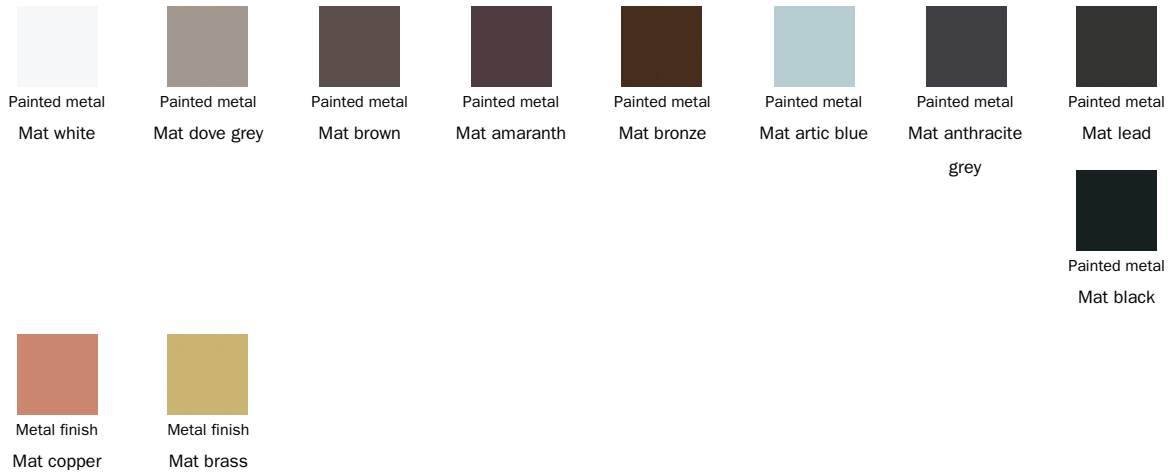

the Tirella armchair. At the level of the armrests, the metal frame is “enveloped” by cushions that can be chosen in one-colour fabric or in multiple shades, to create different combinations, becoming structural and concurrently decorative components of the armchair. The upholstery on the seat cushions and backrest/armrest is completely removable.

## Metal

The samples above represent the complete range of materials and finishes available for this product (regardless of the top shape or size, in the case of tables). Fabrics, eco-leather, leather and emery leather shown in this website are a selection. Colors and finishes are approximate and may slightly differ from actual ones. Please visit Bonaldo dealers to see the complete sample collection and get further details about our products.