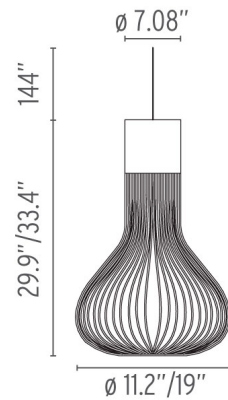

## Chasen, White - Specification Sheet by Patricia Urquiola, 2007

Mounting	Ceiling Pendant
Lamp (Bulb) Description	1 x 120W Par 38 Medium Halogen (Included)
Canopy Dimension	Diameter 5.75" - 1.40" high
Environment	Indoor - Dry Location
Dimming	Phase-cut Dimming / Triac Type
Finish	White
Technical and Product Description	CHASEN pendant lamp providing diffused lighting. Chemically photo-etched stainless steel body and borosilicate diffuser. Liquid paint protection. Die-cast aluminum base, 30% fiberglass-reinforced polyamide ceiling rose attached to a pressed and galvanized steel ceiling fixture. In this version the light emission can be adjusted by means of a mechanical movement that opens the louvers, thereby varying the shape of the luminaire. Steel suspension cable, FEP/PVC power cord of the same color as the luminaire.

### Physical

Cord Length (inches)	144" - White
Construction Material	Aluminum, Borosilicate, Steel
Weight	14.33 lbs

○ FU163609 White

### Dimensional Image