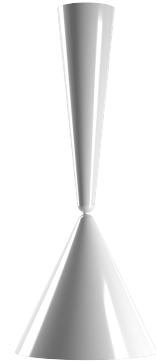

FLOS

Diabolo, White - Specification Sheet by Achille Castiglioni, 1998/2020

Mounting	Suspension
Lamp (Bulb) Description	1 X 15W LED E26 2700K - 1600lm (Included)
Environment	Indoor - Dry Location
Dimming	Phase-cut Dimming / Triac Type
Finish	White
Technical and Product Description	<p>A vertically adjustable pendant lamp produces direct lighting, composed of a ceiling canopy and diffuser.</p> <p>The re-edition is made of aluminum with external paint in 3 finish options: shiny white, brown, and cherry red, while the inside of the diffuser is white.</p> <p>The diffuser may be moved vertically from 37 to 94 inches using the cable reel within the ceiling canopy.</p>

Electrical

IP Rating	IP20
-----------	------

Physical

Cord Length (inches)	94" - Black
Construction Material	Aluminium
Weight	6.39 lbs

○ FU212109 White

Dimensional Image

Certifications

Lamping (Bulb)