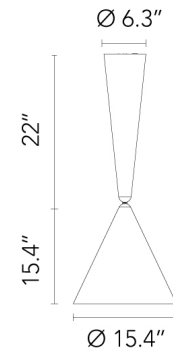

FLOS

Diabolo, White - Specification Sheet by Achille Castiglioni, 1998/2020

Mounting	Suspension
Lamp (Bulb) Description	1 X 15W LED E26 2700K - 1600lm (Included)
Environment	Indoor - Dry Location
Dimming	Phase-cut Dimming / Triac Type
Finish	White
Technical and Product Description	<p>A vertically adjustable pendant lamp produces direct lighting, composed of a ceiling canopy and diffuser.</p> <p>The re-edition is made of aluminum with external paint in 3 finish options: shiny white, brown, and cherry red, while the inside of the diffuser is white.</p> <p>The diffuser may be moved vertically from 37 to 94 inches using the cable reel within the ceiling canopy.</p>

Electrical

IP Rating	IP20
-----------	------

Physical

Cord Length (inches)	94" - Black
Construction Material	Aluminium
Weight	6.39 lbs

○ FU212109 White

Dimensional Image

Certifications

Lamping (Bulb)