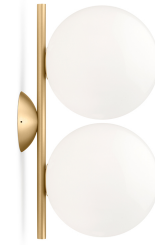

## IC Lights C/W1 Double, Brass - Specification Sheet by Michael Anastassiades, 2020

Mounting	Ceiling and Wall
Lamp (Bulb) Description	2 x 60W G9 Frosted Halogen (Included)
Environment	Indoor - Dry Location
Dimming	Phase-cut Dimming / Triac Type
Finish	Brass
Technical and Product Description	The latest addition to the IC Lights Collection: New IC Lights Ceiling/Wall Double comes with two light sources providing a soft diffused light. IC Lights Ceiling/Wall Double can be mounted on any wall or ceiling. Frame available in brushed brass, black, and chrome, red burgundy steel. Blown glass opal diffuser. Available in two sizes.

### Physical

Construction Material	Steel, blown glass
Weight	5.95 lbs

 FU315759 Brass