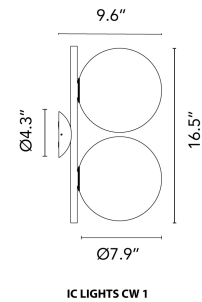

## IC Lights C/W1 Double, Brass - Specification Sheet by Michael Anastassiades, 2020

Mounting	Ceiling and Wall
Lamp (Bulb) Description	2 x 60W G9 Frosted Halogen (Included)
Environment	Indoor - Dry Location
Dimming	Phase-cut Dimming / Triac Type
Finish	Brass
Technical and Product Description	The latest addition to the IC Lights Collection: New IC Lights Ceiling/Wall Double comes with two light sources providing a soft diffused light. IC Lights Ceiling/Wall Double can be mounted on any wall or ceiling. Frame available in brushed brass, black, and chrome, red burgundy steel. Blown glass opal diffuser. Available in two sizes.

### Physical

Construction Material	Steel, blown glass
Weight	5.95 lbs

 FU315759 Brass

### Dimensional Image