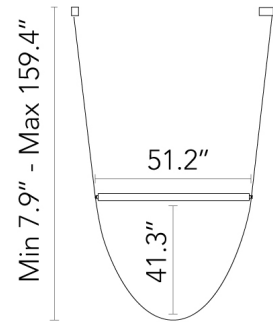

3. Wireless 0-10V

A. Casambi

B. Lutron

 FU952034 Pink

Dimensional Image

Certifications

Electrical

Voltage	120
IP Rating	IP20

Physical

Construction Material	Extruded borosilicate glass, rubber, steel
Weight	16.53 lbs