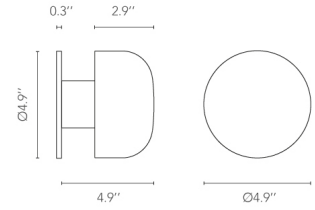

FLOS

Bellhop Wall, Grey, 8W, 783lm, 2700K - Specification Sheet by E. Barber and J. Osgerby

---

Mounting	Wall
Canopy Dimension	551
Environment	Outdoor - Wet location
Dimming	Not dimmable
Finish	Grey

Electrical

Voltage	120
IP Rating	IP65

Physical

Supply	LED driver

● F003C21AU06 Grey

Dimensional Image