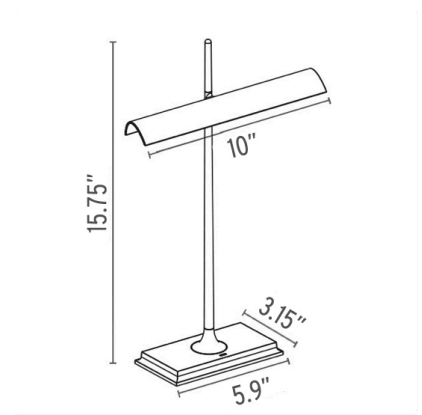

Dimensional Image