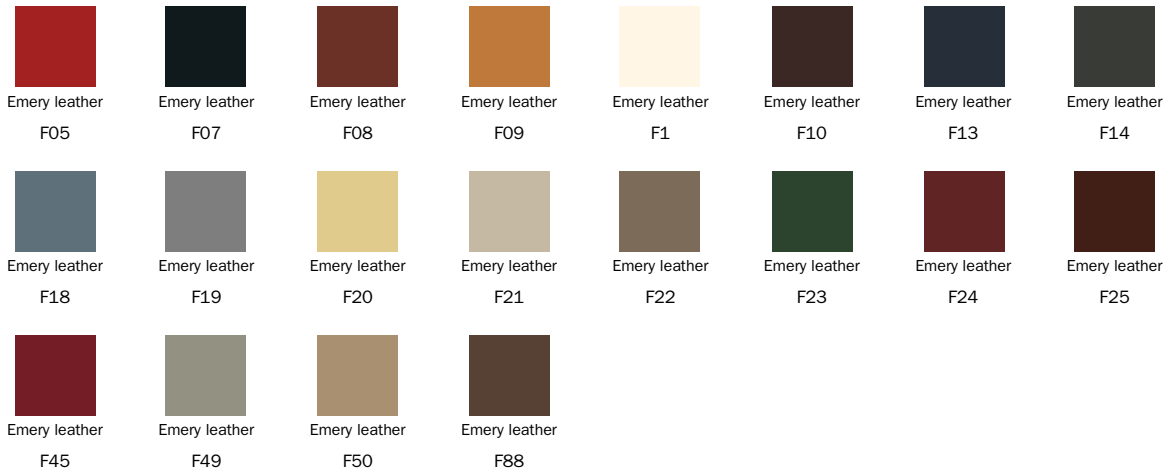

pebble, so as to make the stool, together with the footrest, even more welcoming for a well-deserved moment of relaxation. Tab is available in polypropylene or in emery leather upholstery for a touch of elegance and warmth.

Seat

Plastic

Emery Leather

Base and footrest

Metal

The samples above represent the complete range of materials and finishes available for this product (regardless of the top shape or size, in the case of tables). Fabrics, eco-leather, leather and emery leather shown in this website are a selection. Colors and finishes are approximate and may slightly differ from actual ones. Please visit Bonaldo dealers to see the complete sample collection and get further details about our products.