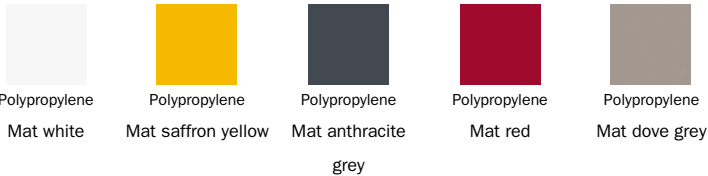

BONALDO

Tab

Designer: Dondoli and Pocci

The Tab stool, designed by Dondoli & Pocci, is a functional element that creates a trait d'union, elegant and distinctive, with the open space kitchen or with the open bar of the living room, but that is perfect also for collective spaces in the contract sphere. The rounded and soft lines of Tab bring to mind the world of nature: the seat is in fact smoothed as if it were a

pebble, so as to make the stool, together with the footrest, even more welcoming for a well-deserved moment of relaxation. Tab is available in polypropylene or in emery leather upholstery for a touch of elegance and warmth.

Seat

Plastic

Emery Leather

Base and footrest

Metal

The samples above represent the complete range of materials and finishes available for this product (regardless of the top shape or size, in the case of tables). Fabrics, eco-leather, leather and emery leather shown in this website are a selection. Colors and finishes are approximate and may slightly differ from actual ones. Please visit Bonaldo dealers to see the complete sample collection and get further details about our products.