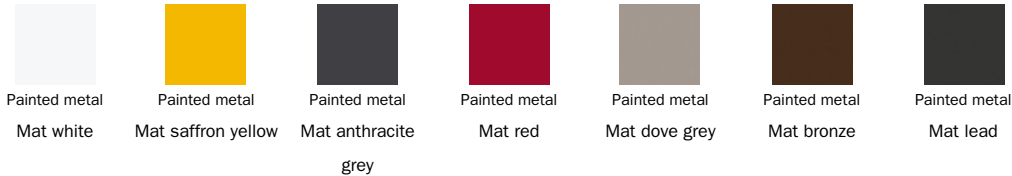

pebble, so as to make the stool, together with the footrest, even more welcoming for a well-deserved moment of relaxation. Tab is available in polypropylene or in emery leather upholstery for a touch of elegance and warmth.

Seat

Plastic

Emery Leather

Base and footrest

Metal

The samples above represent the complete range of materials and finishes available for this product (regardless of the top shape or size, in the case of tables). Fabrics, eco-leather, leather and emery leather shown in this website are a selection. Colors and finishes are approximate and may slightly differ from actual ones. Please visit Bonaldo dealers to see the complete sample collection and get further details about our products.