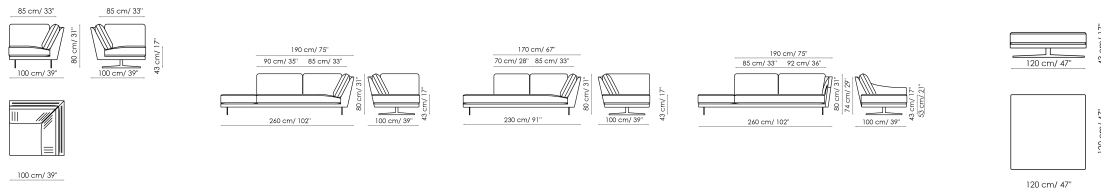

Data sheet

Sofa 280

Width: 280cm
Depth: 100cm
Height: 80cm

Sofa 250

Width: 250cm
Depth: 100cm
Height: 80cm

Sofa 220

Width: 220cm
Depth: 100cm
Height: 80cm

Sofa 190

Width: 190cm
Depth: 100cm
Height: 80cm

End section sofa 230

Width: 230cm
Depth: 100cm
Height: 80cm

End section sofa 200

Width: 200cm
Depth: 100cm
Height: 80cm

End section sofa 170

Width: 170cm
Depth: 100cm
Height: 80cm

Corner sofa 250

Width: 250cm
Depth: 100cm
Height: 80cm

Corner sofa 220

Width: 220cm
Depth: 100cm
Height: 80cm

Chaise longue 120x170

Width: 120cm
Depth: 170cm
Height: 80cm

Corner

Width: 100cm
Depth: 100cm
Height: 80cm

Meridiana 260

Width: 100cm
Depth: 260cm
Height: 80cm

Meridiana 230

Width: 100cm
Depth: 230cm
Height: 80cm

Dormeuse

Width: 100cm
Depth: 260cm
Height: 80cm

Pouf 120x120

Width: 120cm
Depth: 120cm
Height: 43cm