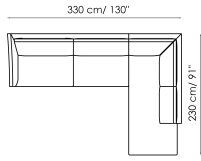

Data sheet

Sofa 280

Width: 280cm
Depth: 100cm
Height: 80cm

Sofa 250

Width: 250cm
Depth: 100cm
Height: 80cm

Sofa 220

Width: 220cm
Depth: 100cm
Height: 80cm

Sofa 190

Meridiana 260

Width: 100cm
Depth: 260cm
Height: 80cm

Meridiana 230

Width: 100cm
Depth: 230cm
Height: 80cm

Dormeuse

Width: 100cm
Depth: 260cm
Height: 80cm

Pouf 120x120

Width: 120cm
Depth: 120cm
Height: 43cm

Pouf 120x70

Width: 120cm
Depth: 70cm
Height: 43cm

Pouf 87x87

Width: 87cm
Depth: 87cm
Height: 43cm

Lumbar cushion 70x30

Width: 70cm
Depth: -cm
Height: 30cm

Combination 1

Width: 250cm
Depth: 100cm
Height: 80cm

Combination 2

Width: 330cm
Depth: 230cm
Height: 80cm

Combination 3
 Width: 330cm
 Depth: 230cm
 Height: 80cm

Cover

Fabric

							
Fabric 9B02	Fabric 9B08	Fabric 9B17	Fabric 9B22	Fabric 9B26	Fabric 9B36	Fabric 9B39	Fabric 9B42
							
Fabric 9B44	Fabric 9B48	Fabric MC40	Fabric MC43	Fabric MC46	Fabric MC47	Fabric MC49	Fabric SP19
							
Fabric SP20	Fabric SP21	Fabric SP22	Fabric SP23	Fabric MB66	Fabric MB67	Fabric MB72	Fabric MB90
							
Fabric MB91	Fabric MB92	Fabric SP01	Fabric SP04	Fabric SP05	Fabric SP06	Fabric SP07	Fabric MA02
							
Fabric MA04	Fabric MA07	Fabric MA09	Fabric MA11	Fabric MA20	Fabric MA22	Fabric MC39	Fabric MC60
							
Fabric MC61	Fabric MC62	Fabric MC67	Fabric MC69	Fabric MC76	Fabric MC81	Fabric MC83	Fabric MC85
							
Fabric MD30	Fabric MD31	Fabric MD32	Fabric MD34	Fabric MD35	Fabric MD37	Fabric MD39	Fabric MD41