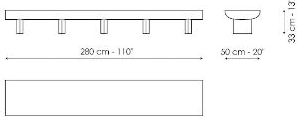

BONALDO

Sculptural

Designer: **Alain Gilles**

Designed by Alain Gilles, this TV stand is a piece with considerable impact even though it has a simple and linear design. Sculptural appears as a single wooden element supported by five legs which form the base. The surface develops in a downward arc while it has a cavity in the rear which is useful for concealing cables, thereby ensuring the

Data sheet

Sculptural

Width: 280cm

Depth: 50cm

Height: 33cm

Finishes

FRAME

Wood