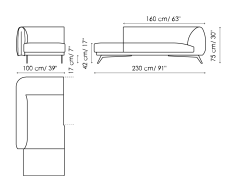

Height: 75cm

End section sofa 210

Width: 210cm

Depth: 100cm

Height: 75cm

End section sofa 170

Width: 170cm

Depth: 100cm

Height: 75cm

Chaise longue 135x195

Width: 135cm

Depth: 195cm

Height: 75cm

Chaise longue 115x175

Width: 115cm

Depth: 175cm

Height: 75cm

Penisola

Width: 135cm

Depth: 130cm

Height: 75cm

Meridiana

Width: 100cm

Depth: 230cm

Height: 75cm

Corner

Width: 130cm

Depth: 130cm

Height: 75cm

Armchair

Width: 115cm

Depth: 100cm