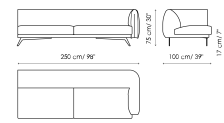

Data sheet

Sofa 270

Width: 270cm

Depth: 100cm

Height: 75cm

Sofa 230

Width: 230cm

Depth: 100cm

Height: 75cm

Sofa 190

Width: 190cm

Depth: 100cm

Height: 75cm

End section sofa 250

Width: 250cm

Depth: 100cm

Height: 75cm

End section sofa 210

Width: 210cm

Depth: 100cm

Height: 75cm

End section sofa 170

Width: 170cm

Depth: 100cm

Height: 75cm

Penisola

Width: 135cm

Depth: 130cm

Height: 75cm

Meridiana

Width: 100cm

Depth: 230cm