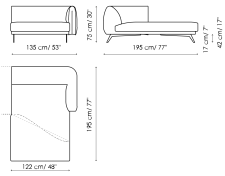

Height: 75cm

Sofa 190

Width: 190cm

Depth: 100cm

Height: 75cm

End section sofa 250

Width: 250cm

Depth: 100cm

Height: 75cm

End section sofa 210

Width: 210cm

Depth: 100cm

Height: 75cm

End section sofa 170

Width: 170cm

Depth: 100cm

Height: 75cm

Chaise longue 135x195

Width: 135cm

Depth: 195cm

Height: 75cm

Chaise longue 115x175

Width: 115cm

Depth: 175cm

Height: 75cm

Penisola

Width: 135cm

Depth: 130cm

Height: 75cm

Meridiana

Width: 100cm

Depth: 230cm