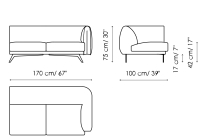

Height: 75cm

Sofa 190

Width: 190cm

Depth: 100cm

Height: 75cm

End section sofa 250

Width: 250cm

Depth: 100cm

Height: 75cm

End section sofa 210

Width: 210cm

Depth: 100cm

Height: 75cm

End section sofa 170

Width: 170cm

Depth: 100cm

Height: 75cm

Chaise longue 135x195

Width: 135cm

Depth: 195cm

Height: 75cm

Chaise longue 115x175

Width: 115cm

Depth: 175cm

Height: 75cm

Penisola

Width: 135cm

Depth: 130cm

Height: 75cm

Meridiana

Width: 100cm

Depth: 230cm