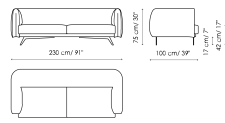

Data sheet

Sofa 270

Width: 270cm

Depth: 100cm

Height: 75cm

Sofa 230

Width: 230cm

Depth: 100cm

Height: 75cm

Sofa 190

Width: 190cm

Depth: 100cm

Height: 75cm

End section sofa 250

Width: 250cm

Depth: 100cm

Height: 75cm

End section sofa 210

Width: 210cm

Depth: 100cm

Height: 75cm

End section sofa 170

Width: 170cm

Depth: 100cm

Height: 75cm

Penisola

Width: 135cm

Depth: 130cm

Height: 75cm

Meridiana

Width: 100cm

Depth: 230cm