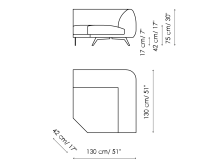

Height: 75cm

End section sofa 210

Width: 210cm

Depth: 100cm

Height: 75cm

End section sofa 170

Width: 170cm

Depth: 100cm

Height: 75cm

Chaise longue 135x195

Width: 135cm

Depth: 195cm

Height: 75cm

Chaise longue 115x175

Width: 115cm

Depth: 175cm

Height: 75cm

Penisola

Width: 135cm

Depth: 130cm

Height: 75cm

Meridiana

Width: 100cm

Depth: 230cm

Height: 75cm

Corner

Width: 130cm

Depth: 130cm

Height: 75cm

Armchair

Width: 115cm

Depth: 100cm