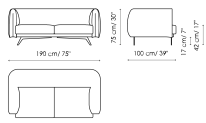

Data sheet

Sofa 270

Width: 270cm

Depth: 100cm

Height: 75cm

Sofa 230

Width: 230cm

Depth: 100cm

Height: 75cm

Sofa 190

Width: 190cm

Depth: 100cm

Height: 75cm

End section sofa 250

Width: 250cm

Depth: 100cm

Height: 75cm

End section sofa 210

Width: 210cm

Depth: 100cm

Height: 75cm

End section sofa 170

Width: 170cm

Depth: 100cm

Height: 75cm

Penisola

Width: 135cm

Depth: 130cm

Height: 75cm

Meridiana

Width: 100cm

Depth: 230cm