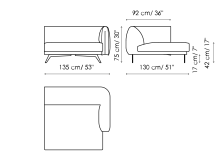

Height: 75cm

End section sofa 210

Width: 210cm

Depth: 100cm

Height: 75cm

End section sofa 170

Width: 170cm

Depth: 100cm

Height: 75cm

Chaise longue 135x195

Width: 135cm

Depth: 195cm

Height: 75cm

Chaise longue 115x175

Width: 115cm

Depth: 175cm

Height: 75cm

Penisola

Width: 135cm

Depth: 130cm

Height: 75cm

Meridiana

Width: 100cm

Depth: 230cm

Height: 75cm

Corner

Width: 130cm

Depth: 130cm

Height: 75cm

Armchair

Width: 115cm

Depth: 100cm