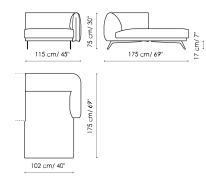

Height: 75cm

End section sofa 210

Width: 210cm

Depth: 100cm

Height: 75cm

End section sofa 170

Width: 170cm

Depth: 100cm

Height: 75cm

Chaise longue 135x195

Width: 135cm

Depth: 195cm

Height: 75cm

Chaise longue 115x175

Width: 115cm

Depth: 175cm

Height: 75cm

Penisola

Width: 135cm

Depth: 130cm

Height: 75cm

Meridiana

Width: 100cm

Depth: 230cm

Height: 75cm

Corner

Width: 130cm

Depth: 130cm

Height: 75cm

Armchair

Width: 115cm

Depth: 100cm