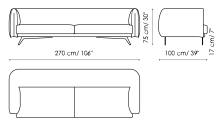

Data sheet

Sofa 270

Width: 270cm

Depth: 100cm

Height: 75cm

Sofa 230

Width: 230cm

Depth: 100cm

Height: 75cm

Sofa 190

Width: 190cm

Depth: 100cm

Height: 75cm

End section sofa 250

Width: 250cm

Depth: 100cm

Height: 75cm

Penisola

Width: 135cm

Depth: 130cm

Height: 75cm

Meridiana

Width: 100cm

Depth: 230cm

Height: 75cm

Corner

Width: 130cm

Depth: 130cm

Height: 75cm

Armchair

Width: 115cm

Depth: 100cm