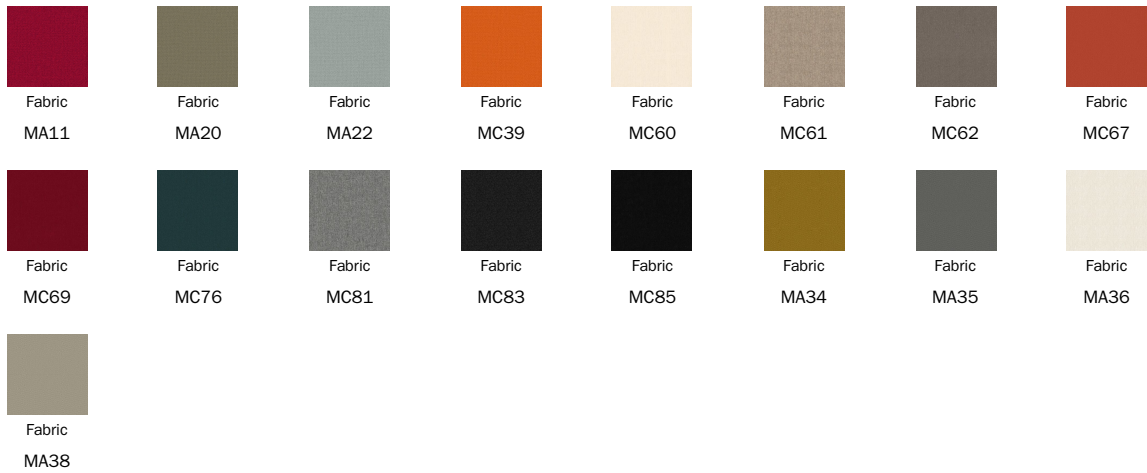

Fabric
SP06

Fabric
SP07

Fabric
MA02

Fabric
MA04

Fabric
MA07

Fabric
MA09

Leather

Feet

Metal

The samples above represent the complete range of materials and finishes available for this product (regardless of the top shape or size, in the case of tables). Fabrics, eco-leather, leather and emery leather shown in this website are a selection. Colors and finishes are approximate and may slightly differ from actual ones. Please visit Bonaldo dealers to see the complete sample collection and get further details about our products.