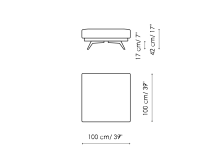

Height: 75cm

Chaise longue 135x195

Width: 135cm

Depth: 195cm

Height: 75cm

Chaise longue 115x175

Width: 115cm

Depth: 175cm

Height: 75cm

Penisola

Width: 135cm

Depth: 130cm

Height: 75cm

Meridiana

Width: 100cm

Depth: 230cm

Height: 75cm

Corner

Width: 130cm

Depth: 130cm

Height: 75cm

Armchair

Width: 115cm

Depth: 100cm

Height: 75cm

Pouf 100x100

Width: 100cm

Depth: 100cm

Height: 42cm

Cushion 50x50

Width: 50cm

Depth: -cm