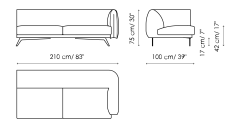

Data sheet

Sofa 270

Width: 270cm

Depth: 100cm

Height: 75cm

Sofa 230

Width: 230cm

Depth: 100cm

Height: 75cm

Sofa 190

Width: 190cm

Depth: 100cm

Height: 75cm

End section sofa 250

Width: 250cm

Depth: 100cm

Height: 75cm

End section sofa 210

Width: 210cm

Depth: 100cm

Height: 75cm

End section sofa 170

Width: 170cm

Depth: 100cm

Height: 75cm

Chaise longue 135x195

Width: 135cm

Depth: 195cm

Height: 75cm

Chaise longue 115x175

Width: 115cm

Depth: 175cm