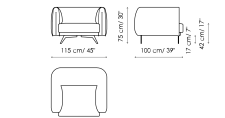

Height: 75cm

Chaise longue 135x195

Width: 135cm

Depth: 195cm

Height: 75cm

Chaise longue 115x175

Width: 115cm

Depth: 175cm

Height: 75cm

Penisola

Width: 135cm

Depth: 130cm

Height: 75cm

Meridiana

Width: 100cm

Depth: 230cm

Height: 75cm

Corner

Width: 130cm

Depth: 130cm

Height: 75cm

Armchair

Width: 115cm

Depth: 100cm

Height: 75cm

Pouf 100x100

Width: 100cm

Depth: 100cm

Height: 42cm

Cushion 50x50

Width: 50cm

Depth: -cm