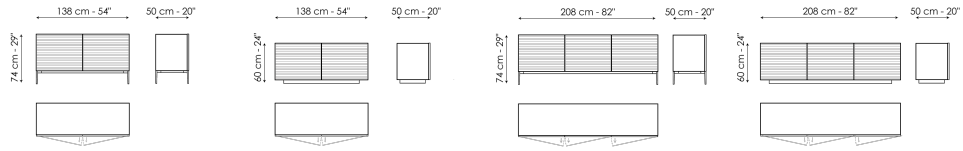

BONALDO

Ruler

A sideboard which, as its name indicates, is inspired by the world of geometry. The design of the Ruler sideboard is based on the concept of formal simplicity which is emphasized by the minimalist frame of the sideboard. The eye is drawn to the continuous lines running across the

doors which highlight the horizontal aspect of this item of furniture. Another signature feature of the Ruler sideboard is the combination of the wood of the frame and the metal and aluminium of the base and doors.

Data sheet

Ruler 138

Width: 138cm

Depth: 50cm

Height: 74cm

Ruler 138

Width: 138cm

Depth: 50cm

Height: 60cm

Ruler 208

Width: 208cm

Depth: 50cm

Height: 74cm

Ruler 208

Width: 208cm

Depth: 50cm