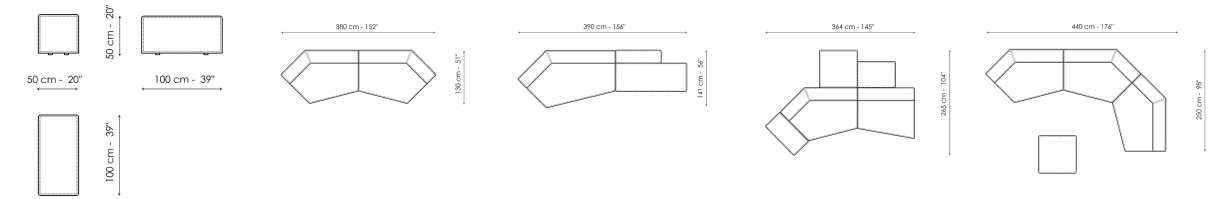

Large armrest
Width: 50cm
Depth: 100cm
Height: 50cm

Combination
Width: 380cm
Depth: 130cm
Height: 68cm

Combination
Width: 390cm
Depth: 141cm
Height: 68cm

Combination
Width: 364cm
Depth: 265cm
Height: 68cm

Combination
Width: 440cm
Depth: 250cm
Height: 68cm

Cover

Fabric - 900

Fabric - Must