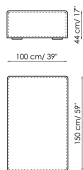

## Central section 100

Width: 100cm

Depth: 100cm

Height: 68cm

## Central section 70

Width: 70cm

Depth: 125cm

Height: 68cm

## Central section 70

Width: 70cm

Depth: 100cm

Height: 68cm

Central section 70 movable  
Width: 70cm  
Depth: 100-125cm  
Height: 68cm

Backrest-corner depth 125  
Width: 32cm  
Depth: 125cm  
Height: 68cm

Backrest-corner depth 100  
Width: 32cm  
Depth: 100cm  
Height: 68cm

Chaise longue 150x70  
Width: 70cm  
Depth: 150cm  
Height: 68cm

Penisola with backrest  
100x150  
Width: 100cm  
Depth: 150cm  
Height: 68cm

Penisola 100x150  
Width: 100cm  
Depth: 150cm  
Height: 44cm