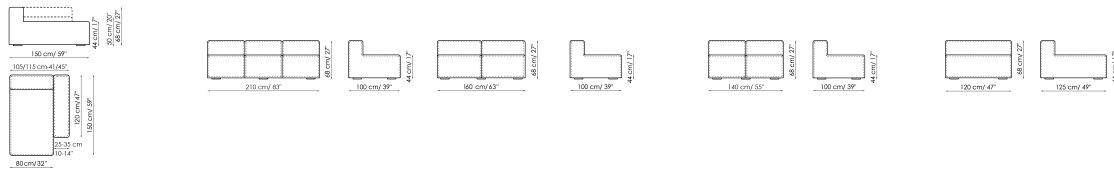

## Corner sofa 192

Width: 192cm

Depth: 100cm

Height: 68cm

## Corner sofa 172

Width: 172cm

Depth: 100cm

Height: 68cm

## Chaise longue 125-135x170

Width: 125-135cm

Depth: 170cm

Height: 68cm

## Central section 210

Width: 210cm

Depth: 100cm

Height: 68cm