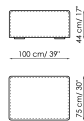

## Central section 100

Width: 100cm

Depth: 100cm

Height: 68cm

## Central section 70

Width: 70cm

Depth: 100cm

Height: 68cm

Central section 70 movable  
Width: 70cm  
Depth: 100-125cm  
Height: 68cm

Backrest-corner depth 125  
Width: 32cm  
Depth: 125cm  
Height: 68cm

Backrest-corner depth 100  
Width: 32cm  
Depth: 100cm  
Height: 68cm

Chaise longue 150x70  
Width: 70cm  
Depth: 150cm  
Height: 68cm

Penisola with backrest  
100x150  
Width: 100cm  
Depth: 150cm  
Height: 68cm

Penisola 100x150  
Width: 100cm  
Depth: 150cm  
Height: 44cm

Penisola 100x100  
Width: 100cm  
Depth: 100cm  
Height: 44cm

Penisola 100x75  
Width: 100cm  
Depth: 75cm  
Height: 44cm

High armrest 68x25  
Width: 25cm  
Depth: 100cm  
Height: 68cm

High armrest 68x35  
Width: 35cm  
Depth: 100cm  
Height: 68cm