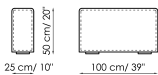

## Central section 70

Width: 70cm

Depth: 100cm

Height: 68cm

Central section 70 movable  
Width: 70cm  
Depth: 100-125cm  
Height: 68cm

Backrest-corner depth 125  
Width: 32cm  
Depth: 125cm  
Height: 68cm

Backrest-corner depth 100  
Width: 32cm  
Depth: 100cm  
Height: 68cm

Chaise longue 150x70  
Width: 70cm  
Depth: 150cm  
Height: 68cm

Penisola with backrest  
100x150  
Width: 100cm  
Depth: 150cm  
Height: 68cm

Penisola 100x150  
Width: 100cm  
Depth: 150cm  
Height: 44cm

Penisola 100x100  
Width: 100cm  
Depth: 100cm  
Height: 44cm

Penisola 100x75  
Width: 100cm  
Depth: 75cm  
Height: 44cm

High armrest 68x25  
Width: 25cm  
Depth: 100cm  
Height: 68cm

High armrest 68x35  
Width: 35cm  
Depth: 100cm  
Height: 68cm

Low armrest 50x25  
Width: 25cm  
Depth: 100cm  
Height: 50cm

Low armrest 50x35  
Width: 35cm  
Depth: 100cm  
Height: 50cm

Pouf 100x150  
Width: 100cm  
Depth: 150cm  
Height: 44cm

Pouf 100x100  
Width: 100cm  
Depth: 100cm  
Height: 44cm