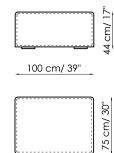

Chaise longue 150x70  
Width: 70cm  
Depth: 150cm  
Height: 68cm

Penisola with backrest  
100x150  
Width: 100cm  
Depth: 150cm  
Height: 68cm

Penisola 100x150  
Width: 100cm  
Depth: 150cm  
Height: 44cm

Penisola 100x100  
Width: 100cm  
Depth: 100cm  
Height: 44cm

Penisola 100x75  
Width: 100cm  
Depth: 75cm  
Height: 44cm

High armrest 68x25  
Width: 25cm  
Depth: 100cm  
Height: 68cm

High armrest 68x35  
Width: 35cm  
Depth: 100cm  
Height: 68cm

Low armrest 50x25  
Width: 25cm  
Depth: 100cm  
Height: 50cm

Low armrest 50x35  
Width: 35cm  
Depth: 100cm  
Height: 50cm

Pouf 100x150  
Width: 100cm  
Depth: 150cm  
Height: 44cm

Pouf 100x100  
Width: 100cm  
Depth: 100cm  
Height: 44cm

Pouf 100x75  
Width: 100cm  
Depth: 75cm  
Height: 44cm

Pouf 93x75  
Width: 93cm  
Depth: 75cm  
Height: 44cm

Feather cushion with edge  
Width: 50cm  
Depth: -cm  
Height: 50cm

Combination  
Width: 380cm  
Depth: 175cm  
Height: 68cm