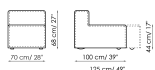

## Central section 100

Width: 100cm

Depth: 100cm

Height: 68cm

## Central section 70 movable

Width: 70cm

Depth: 125-150cm

Height: 68cm

## Central section 70

Width: 70cm

Depth: 100cm

Height: 68cm

Central section 70 movable  
Width: 70cm  
Depth: 100-125cm  
Height: 68cm

Backrest-corner depth 125  
Width: 32cm  
Depth: 125cm  
Height: 68cm

Backrest-corner depth 100  
Width: 32cm  
Depth: 100cm  
Height: 68cm

Chaise longue 150x70  
Width: 70cm  
Depth: 150cm  
Height: 68cm

Penisola with backrest  
100x150  
Width: 100cm  
Depth: 150cm  
Height: 68cm

Penisola 100x150  
Width: 100cm  
Depth: 150cm  
Height: 44cm