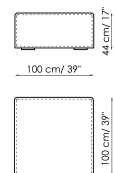

## Central section 70

Width: 70cm

Depth: 100cm

Height: 68cm

Central section 70 movable  
Width: 70cm  
Depth: 100-125cm  
Height: 68cm

Backrest-corner depth 125  
Width: 32cm  
Depth: 125cm  
Height: 68cm

Backrest-corner depth 100  
Width: 32cm  
Depth: 100cm  
Height: 68cm

Chaise longue 150x70  
Width: 70cm  
Depth: 150cm  
Height: 68cm

Penisola with backrest  
100x150  
Width: 100cm  
Depth: 150cm  
Height: 68cm

Penisola 100x150  
Width: 100cm  
Depth: 150cm  
Height: 44cm

Penisola 100x100  
Width: 100cm  
Depth: 100cm  
Height: 44cm

Penisola 100x75  
Width: 100cm  
Depth: 75cm  
Height: 44cm

High armrest 68x25  
Width: 25cm  
Depth: 100cm  
Height: 68cm

High armrest 68x35  
Width: 35cm  
Depth: 100cm  
Height: 68cm

Low armrest 50x25  
Width: 25cm  
Depth: 100cm  
Height: 50cm

Low armrest 50x35  
Width: 35cm  
Depth: 100cm  
Height: 50cm

Pouf 100x150  
Width: 100cm  
Depth: 150cm  
Height: 44cm

Pouf 100x100  
Width: 100cm  
Depth: 100cm  
Height: 44cm