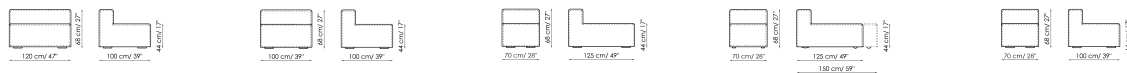

## Central section 210

Width: 210cm

Depth: 100cm

Height: 68cm

## Central section 160

Width: 160cm

Depth: 100cm

Height: 68cm

## Central section 140

Width: 140cm

Depth: 100cm

Height: 68cm

## Central section 120

Width: 120cm

Depth: 125cm

Height: 68cm