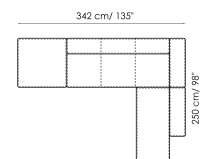

Penisola 100x100  
Width: 100cm  
Depth: 100cm  
Height: 44cm

Penisola 100x75  
Width: 100cm  
Depth: 75cm  
Height: 44cm

High armrest 68x25  
Width: 25cm  
Depth: 100cm  
Height: 68cm

High armrest 68x35  
Width: 35cm  
Depth: 100cm  
Height: 68cm

Low armrest 50x25  
Width: 25cm  
Depth: 100cm  
Height: 50cm

Low armrest 50x35  
Width: 35cm  
Depth: 100cm  
Height: 50cm

Pouf 100x150  
Width: 100cm  
Depth: 150cm  
Height: 44cm

Pouf 100x100  
Width: 100cm  
Depth: 100cm  
Height: 44cm

Pouf 100x75  
Width: 100cm  
Depth: 75cm  
Height: 44cm

Pouf 93x75  
Width: 93cm  
Depth: 75cm  
Height: 44cm

Feather cushion with edge  
Width: 50cm  
Depth: -cm  
Height: 50cm

Combination  
Width: 380cm  
Depth: 175cm  
Height: 68cm

Combination  
Width: 390cm  
Depth: 225cm  
Height: 68cm

Combination  
Width: 342cm  
Depth: 250cm  
Height: 68cm

**Semi-corner 240**  
 Width: 240cm  
 Depth: 141cm  
 Height: 68cm

**Semi-corner 190**  
 Width: 190cm  
 Depth: 130cm  
 Height: 68cm