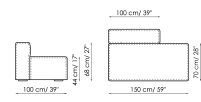

## Central section 70 movable

Width: 70cm

Depth: 125-150cm

Height: 68cm

## Central section 70

Width: 70cm

Depth: 100cm

Height: 68cm

Central section 70 movable  
Width: 70cm  
Depth: 100-125cm  
Height: 68cm

Backrest-corner depth 125  
Width: 32cm  
Depth: 125cm  
Height: 68cm

Backrest-corner depth 100  
Width: 32cm  
Depth: 100cm  
Height: 68cm

Chaise longue 150x70  
Width: 70cm  
Depth: 150cm  
Height: 68cm

Penisola with backrest  
100x150  
Width: 100cm  
Depth: 150cm  
Height: 68cm

Penisola 100x150  
Width: 100cm  
Depth: 150cm  
Height: 44cm

Penisola 100x100  
Width: 100cm  
Depth: 100cm  
Height: 44cm

Penisola 100x75  
Width: 100cm  
Depth: 75cm  
Height: 44cm

High armrest 68x25  
Width: 25cm  
Depth: 100cm  
Height: 68cm

High armrest 68x35  
Width: 35cm  
Depth: 100cm  
Height: 68cm