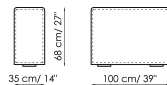

## Central section 70

Width: 70cm

Depth: 100cm

Height: 68cm

Central section 70 movable  
Width: 70cm  
Depth: 100-125cm  
Height: 68cm

Backrest-corner depth 125  
Width: 32cm  
Depth: 125cm  
Height: 68cm

Backrest-corner depth 100  
Width: 32cm  
Depth: 100cm  
Height: 68cm

Chaise longue 150x70  
Width: 70cm  
Depth: 150cm  
Height: 68cm

Penisola with backrest  
100x150  
Width: 100cm  
Depth: 150cm  
Height: 68cm

Penisola 100x150  
Width: 100cm  
Depth: 150cm  
Height: 44cm

Penisola 100x100  
Width: 100cm  
Depth: 100cm  
Height: 44cm

Penisola 100x75  
Width: 100cm  
Depth: 75cm  
Height: 44cm

High armrest 68x25  
Width: 25cm  
Depth: 100cm  
Height: 68cm

High armrest 68x35  
Width: 35cm  
Depth: 100cm  
Height: 68cm

Low armrest 50x25  
Width: 25cm  
Depth: 100cm  
Height: 50cm

Low armrest 50x35  
Width: 35cm  
Depth: 100cm  
Height: 50cm

Pouf 100x150  
Width: 100cm  
Depth: 150cm  
Height: 44cm

Pouf 100x100  
Width: 100cm  
Depth: 100cm  
Height: 44cm