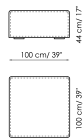

## Central section 100

Width: 100cm

Depth: 100cm

Height: 68cm

## Central section 70 movable

Width: 70cm

Depth: 125-150cm

Height: 68cm

## Central section 70

Width: 70cm

Depth: 100cm

Height: 68cm

Central section 70 movable  
Width: 70cm  
Depth: 100-125cm  
Height: 68cm

Backrest-corner depth 125  
Width: 32cm  
Depth: 125cm  
Height: 68cm

Backrest-corner depth 100  
Width: 32cm  
Depth: 100cm  
Height: 68cm

Chaise longue 150x70  
Width: 70cm  
Depth: 150cm  
Height: 68cm

Penisola with backrest  
100x150  
Width: 100cm  
Depth: 150cm  
Height: 68cm

Penisola 100x150  
Width: 100cm  
Depth: 150cm  
Height: 44cm