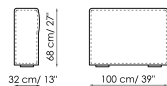

## Central section 70 movable

Width: 70cm

Depth: 125-150cm

Height: 68cm

## Central section 70

Width: 70cm

Depth: 100cm

Height: 68cm

Central section 70 movable  
Width: 70cm  
Depth: 100-125cm  
Height: 68cm

Backrest-corner depth 125  
Width: 32cm  
Depth: 125cm  
Height: 68cm

Backrest-corner depth 100  
Width: 32cm  
Depth: 100cm  
Height: 68cm

Chaise longue 150x70  
Width: 70cm  
Depth: 150cm  
Height: 68cm

Penisola with backrest  
100x150  
Width: 100cm  
Depth: 150cm  
Height: 68cm

Penisola 100x150  
Width: 100cm  
Depth: 150cm  
Height: 44cm

Penisola 100x100  
Width: 100cm  
Depth: 100cm  
Height: 44cm

Penisola 100x75  
Width: 100cm  
Depth: 75cm  
Height: 44cm

High armrest 68x25  
Width: 25cm  
Depth: 100cm  
Height: 68cm

High armrest 68x35  
Width: 35cm  
Depth: 100cm  
Height: 68cm