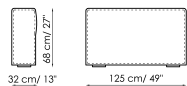

## Central section 70 movable

Width: 70cm

Depth: 125-150cm

Height: 68cm

## Central section 70

Width: 70cm

Depth: 100cm

Height: 68cm

Central section 70 movable  
Width: 70cm  
Depth: 100-125cm  
Height: 68cm

Backrest-corner depth 125  
Width: 32cm  
Depth: 125cm  
Height: 68cm

Backrest-corner depth 100  
Width: 32cm  
Depth: 100cm  
Height: 68cm

Chaise longue 150x70  
Width: 70cm  
Depth: 150cm  
Height: 68cm

Penisola with backrest  
100x150  
Width: 100cm  
Depth: 150cm  
Height: 68cm

Penisola 100x150  
Width: 100cm  
Depth: 150cm  
Height: 44cm

Penisola 100x100  
Width: 100cm  
Depth: 100cm  
Height: 44cm

Penisola 100x75  
Width: 100cm  
Depth: 75cm  
Height: 44cm

High armrest 68x25  
Width: 25cm  
Depth: 100cm  
Height: 68cm

High armrest 68x35  
Width: 35cm  
Depth: 100cm  
Height: 68cm