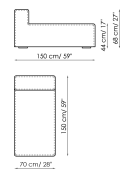

## Central section 100

Width: 100cm

Depth: 100cm

Height: 68cm

## Central section 70

Width: 70cm

Depth: 100cm

Height: 68cm

Central section 70 movable  
Width: 70cm  
Depth: 100-125cm  
Height: 68cm

Backrest-corner depth 125  
Width: 32cm  
Depth: 125cm  
Height: 68cm

Backrest-corner depth 100  
Width: 32cm  
Depth: 100cm  
Height: 68cm

Chaise longue 150x70  
Width: 70cm  
Depth: 150cm  
Height: 68cm

Penisola with backrest  
100x150  
Width: 100cm  
Depth: 150cm  
Height: 68cm

Penisola 100x150  
Width: 100cm  
Depth: 150cm  
Height: 44cm

Penisola 100x100  
Width: 100cm  
Depth: 100cm  
Height: 44cm

Penisola 100x75  
Width: 100cm  
Depth: 75cm  
Height: 44cm

High armrest 68x25  
Width: 25cm  
Depth: 100cm  
Height: 68cm

High armrest 68x35  
Width: 35cm  
Depth: 100cm  
Height: 68cm