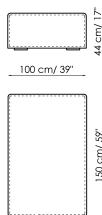

## Central section 70

Width: 70cm

Depth: 100cm

Height: 68cm

Central section 70 movable  
Width: 70cm  
Depth: 100-125cm  
Height: 68cm

Backrest-corner depth 125  
Width: 32cm  
Depth: 125cm  
Height: 68cm

Backrest-corner depth 100  
Width: 32cm  
Depth: 100cm  
Height: 68cm

Chaise longue 150x70  
Width: 70cm  
Depth: 150cm  
Height: 68cm

Penisola with backrest  
100x150  
Width: 100cm  
Depth: 150cm  
Height: 68cm

Penisola 100x150  
Width: 100cm  
Depth: 150cm  
Height: 44cm

Penisola 100x100  
Width: 100cm  
Depth: 100cm  
Height: 44cm

Penisola 100x75  
Width: 100cm  
Depth: 75cm  
Height: 44cm

High armrest 68x25  
Width: 25cm  
Depth: 100cm  
Height: 68cm

High armrest 68x35  
Width: 35cm  
Depth: 100cm  
Height: 68cm

Low armrest 50x25  
Width: 25cm  
Depth: 100cm  
Height: 50cm

Low armrest 50x35  
Width: 35cm  
Depth: 100cm  
Height: 50cm

Pouf 100x150  
Width: 100cm  
Depth: 150cm  
Height: 44cm

Pouf 100x100  
Width: 100cm  
Depth: 100cm  
Height: 44cm