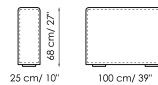

## Central section 70

Width: 70cm

Depth: 100cm

Height: 68cm

Central section 70 movable  
Width: 70cm  
Depth: 100-125cm  
Height: 68cm

Backrest-corner depth 125  
Width: 32cm  
Depth: 125cm  
Height: 68cm

Backrest-corner depth 100  
Width: 32cm  
Depth: 100cm  
Height: 68cm

Chaise longue 150x70  
Width: 70cm  
Depth: 150cm  
Height: 68cm

Penisola with backrest  
100x150  
Width: 100cm  
Depth: 150cm  
Height: 68cm

Penisola 100x150  
Width: 100cm  
Depth: 150cm  
Height: 44cm

Penisola 100x100  
Width: 100cm  
Depth: 100cm  
Height: 44cm

Penisola 100x75  
Width: 100cm  
Depth: 75cm  
Height: 44cm

High armrest 68x25  
Width: 25cm  
Depth: 100cm  
Height: 68cm

High armrest 68x35  
Width: 35cm  
Depth: 100cm  
Height: 68cm

Low armrest 50x25  
Width: 25cm  
Depth: 100cm  
Height: 50cm

Low armrest 50x35  
Width: 35cm  
Depth: 100cm  
Height: 50cm

Pouf 100x150  
Width: 100cm  
Depth: 150cm  
Height: 44cm

Pouf 100x100  
Width: 100cm  
Depth: 100cm  
Height: 44cm