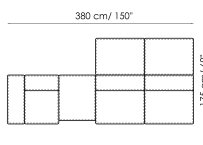

Chaise longue 150x70  
Width: 70cm  
Depth: 150cm  
Height: 68cm

Penisola with backrest  
100x150  
Width: 100cm  
Depth: 150cm  
Height: 68cm

Penisola 100x150  
Width: 100cm  
Depth: 150cm  
Height: 44cm

Penisola 100x100  
Width: 100cm  
Depth: 100cm  
Height: 44cm

Penisola 100x75  
Width: 100cm  
Depth: 75cm  
Height: 44cm

High armrest 68x25  
Width: 25cm  
Depth: 100cm  
Height: 68cm

High armrest 68x35  
Width: 35cm  
Depth: 100cm  
Height: 68cm

Low armrest 50x25  
Width: 25cm  
Depth: 100cm  
Height: 50cm

Low armrest 50x35  
Width: 35cm  
Depth: 100cm  
Height: 50cm

Pouf 100x150  
Width: 100cm  
Depth: 150cm  
Height: 44cm

Pouf 100x100  
Width: 100cm  
Depth: 100cm  
Height: 44cm

Pouf 100x75  
Width: 100cm  
Depth: 75cm  
Height: 44cm

Pouf 93x75  
Width: 93cm  
Depth: 75cm  
Height: 44cm

Feather cushion with edge  
Width: 50cm  
Depth: -cm  
Height: 50cm

Combination  
Width: 380cm  
Depth: 175cm  
Height: 68cm