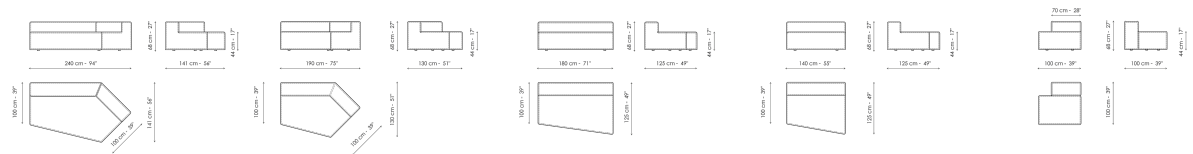

Penisola 100x100  
Width: 100cm  
Depth: 100cm  
Height: 44cm

Penisola 100x75  
Width: 100cm  
Depth: 75cm  
Height: 44cm

High armrest 68x25  
Width: 25cm  
Depth: 100cm  
Height: 68cm

High armrest 68x35  
Width: 35cm  
Depth: 100cm  
Height: 68cm

Low armrest 50x25  
Width: 25cm  
Depth: 100cm  
Height: 50cm

Low armrest 50x35  
Width: 35cm  
Depth: 100cm  
Height: 50cm

Pouf 100x150  
Width: 100cm  
Depth: 150cm  
Height: 44cm

Pouf 100x100  
Width: 100cm  
Depth: 100cm  
Height: 44cm

Pouf 100x75  
Width: 100cm  
Depth: 75cm  
Height: 44cm

Pouf 93x75  
Width: 93cm  
Depth: 75cm  
Height: 44cm

Feather cushion with edge  
Width: 50cm  
Depth: -cm  
Height: 50cm

Combination  
Width: 380cm  
Depth: 175cm  
Height: 68cm

Combination  
Width: 390cm  
Depth: 225cm  
Height: 68cm

Combination  
Width: 342cm  
Depth: 250cm  
Height: 68cm

**Semi-corner 240**  
 Width: 240cm  
 Depth: 141cm  
 Height: 68cm

**Semi-corner 190**  
 Width: 190cm  
 Depth: 130cm  
 Height: 68cm