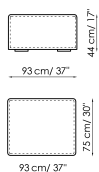

Chaise longue 150x70  
Width: 70cm  
Depth: 150cm  
Height: 68cm

Penisola with backrest  
100x150  
Width: 100cm  
Depth: 150cm  
Height: 68cm

Penisola 100x150  
Width: 100cm  
Depth: 150cm  
Height: 44cm

Penisola 100x100  
Width: 100cm  
Depth: 100cm  
Height: 44cm

Penisola 100x75  
Width: 100cm  
Depth: 75cm  
Height: 44cm

High armrest 68x25  
Width: 25cm  
Depth: 100cm  
Height: 68cm

High armrest 68x35  
Width: 35cm  
Depth: 100cm  
Height: 68cm

Low armrest 50x25  
Width: 25cm  
Depth: 100cm  
Height: 50cm

Low armrest 50x35  
Width: 35cm  
Depth: 100cm  
Height: 50cm

Pouf 100x150  
Width: 100cm  
Depth: 150cm  
Height: 44cm

Pouf 100x100  
Width: 100cm  
Depth: 100cm  
Height: 44cm

Pouf 100x75  
Width: 100cm  
Depth: 75cm  
Height: 44cm

Pouf 93x75  
Width: 93cm  
Depth: 75cm  
Height: 44cm

Feather cushion with edge  
Width: 50cm  
Depth: -cm  
Height: 50cm

Combination  
Width: 380cm  
Depth: 175cm  
Height: 68cm