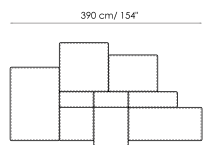

Penisola 100x100  
Width: 100cm  
Depth: 100cm  
Height: 44cm

Penisola 100x75  
Width: 100cm  
Depth: 75cm  
Height: 44cm

High armrest 68x25  
Width: 25cm  
Depth: 100cm  
Height: 68cm

High armrest 68x35  
Width: 35cm  
Depth: 100cm  
Height: 68cm

Low armrest 50x25  
Width: 25cm  
Depth: 100cm  
Height: 50cm

Low armrest 50x35  
Width: 35cm  
Depth: 100cm  
Height: 50cm

Pouf 100x150  
Width: 100cm  
Depth: 150cm  
Height: 44cm

Pouf 100x100  
Width: 100cm  
Depth: 100cm  
Height: 44cm

Pouf 100x75  
Width: 100cm  
Depth: 75cm  
Height: 44cm

Pouf 93x75  
Width: 93cm  
Depth: 75cm  
Height: 44cm

Feather cushion with edge  
Width: 50cm  
Depth: -cm  
Height: 50cm

Combination  
Width: 380cm  
Depth: 175cm  
Height: 68cm

Combination  
Width: 390cm  
Depth: 225cm  
Height: 68cm

Combination  
Width: 342cm  
Depth: 250cm  
Height: 68cm

**Semi-corner 240**  
 Width: 240cm  
 Depth: 141cm  
 Height: 68cm

**Semi-corner 190**  
 Width: 190cm  
 Depth: 130cm  
 Height: 68cm