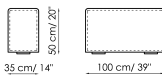

## Central section 70

Width: 70cm

Depth: 100cm

Height: 68cm

Central section 70 movable  
Width: 70cm  
Depth: 100-125cm  
Height: 68cm

Backrest-corner depth 125  
Width: 32cm  
Depth: 125cm  
Height: 68cm

Backrest-corner depth 100  
Width: 32cm  
Depth: 100cm  
Height: 68cm

Chaise longue 150x70  
Width: 70cm  
Depth: 150cm  
Height: 68cm

Penisola with backrest  
100x150  
Width: 100cm  
Depth: 150cm  
Height: 68cm

Penisola 100x150  
Width: 100cm  
Depth: 150cm  
Height: 44cm

Penisola 100x100  
Width: 100cm  
Depth: 100cm  
Height: 44cm

Penisola 100x75  
Width: 100cm  
Depth: 75cm  
Height: 44cm

High armrest 68x25  
Width: 25cm  
Depth: 100cm  
Height: 68cm

High armrest 68x35  
Width: 35cm  
Depth: 100cm  
Height: 68cm

Low armrest 50x25  
Width: 25cm  
Depth: 100cm  
Height: 50cm

Low armrest 50x35  
Width: 35cm  
Depth: 100cm  
Height: 50cm

Pouf 100x150  
Width: 100cm  
Depth: 150cm  
Height: 44cm

Pouf 100x100  
Width: 100cm  
Depth: 100cm  
Height: 44cm