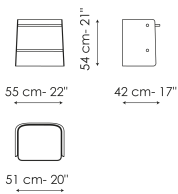

## Data sheet

Width: 55cm

Depth: 42cm

Height: 54cm

---