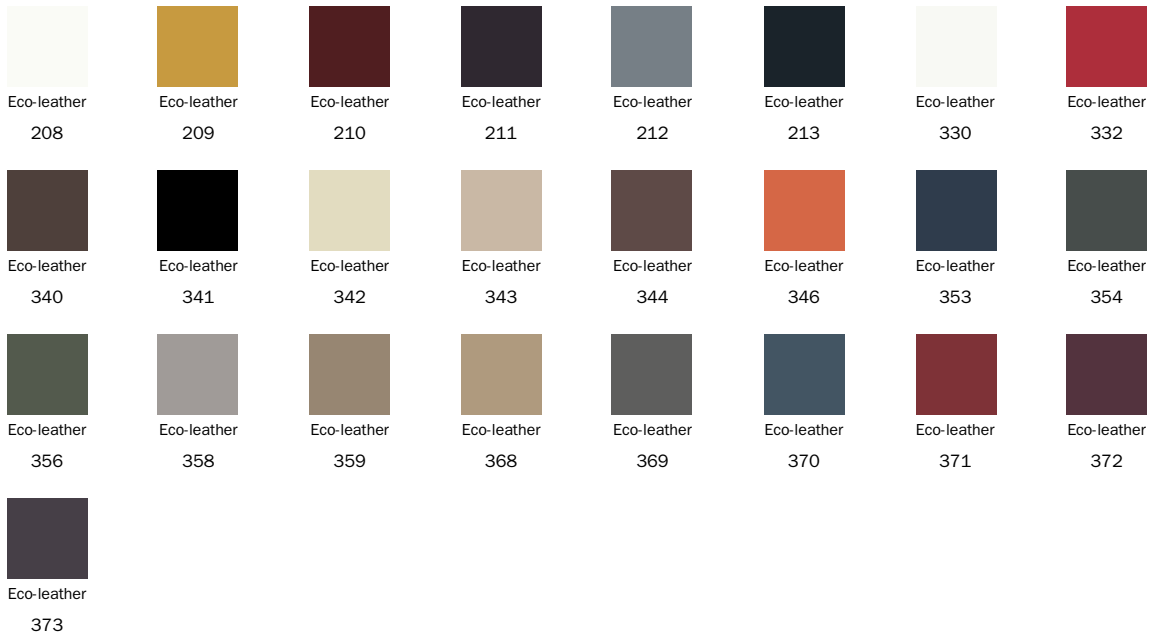

## Fabric

							
Fabric 9B02	Fabric 9B08	Fabric 9B17	Fabric 9B22	Fabric 9B26	Fabric 9B36	Fabric 9B39	Fabric 9B42
							
Fabric 9B44	Fabric 9B48	Fabric MA02	Fabric MA04	Fabric MA07	Fabric MA09	Fabric MA11	Fabric MA20
							
Fabric MA22	Fabric MA34	Fabric MA35	Fabric MA36	Fabric MA38	Fabric MC39	Fabric MB66	Fabric MB67
							
Fabric MB72	Fabric MB90	Fabric MB91	Fabric MB92	Fabric MC40	Fabric MC43	Fabric MC46	Fabric MC47
							
Fabric MC49	Fabric MC60	Fabric MC67	Fabric MC69	Fabric MC76	Fabric MC81	Fabric MC83	Fabric MC85
							
Fabric MC61	Fabric MC62	Fabric MD01	Fabric MD06	Fabric MD07	Fabric MD10	Fabric MD12	Fabric SP01
							
Fabric SP04	Fabric SP05	Fabric SP06	Fabric SP07	Fabric SP19	Fabric SP20	Fabric SP21	Fabric SP22
							
Fabric SP23							

## Eco Leather

							
Eco-leather 200	Eco-leather 201	Eco-leather 202	Eco-leather 203	Eco-leather 204	Eco-leather 205	Eco-leather 206	Eco-leather 207

Leather

Top

Wood

Buttons

## Metal

Painted metal

Mat black

---

The samples above represent the complete range of materials and finishes available for this product (regardless of the top shape or size, in the case of tables). Fabrics, eco-leather, leather and emery leather shown in this website are a selection. Colors and finishes are approximate and may slightly differ from actual ones. Please visit Bonaldo dealers to see the complete sample collection and get further details about our products.