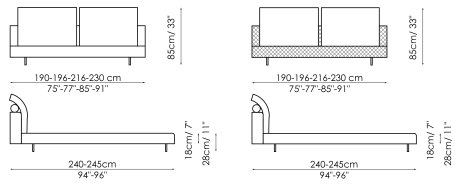

Data sheet

Owen Owen ego
 Width: 190-196-216-230cm Width: 190-196-216-230cm
 Depth: 240-245cm Depth: 240-245cm
 Height: 85cm Height: 85cm

Cover

Fabric

Fabric
SP31

Fabric
SP33

Fabric
SP34

Fabric
SP36