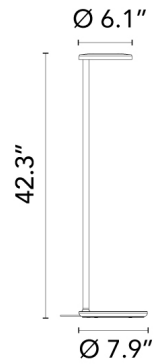

FLOS

Oblique Floor, White, 8W, 750lm, 2700K, CRI 90 - Specification Sheet by Vincent Van Duysen, 2022

Mounting	Free Standing
Lamp (Bulb) Description	LED 8W, 750lm, 2700K, CRI 90
Environment	Indoor - Dry Location
Finish	White
Technical and Product Description	Floor lamp that, thanks to its innovative patented lens, offers asymmetrical light distribution and excellent visual comfort. Its shape, height and dimensions are consistent with the functionality of the product, which provides excellent reading or companion lighting while keeping the light source invisible to the user

Electrical

Voltage	24
IP Rating	IP20

Physical

Cord Length (inches)	98.40" Black
Construction Material	Die Cast Aluminum, Methacrylate
Weight	7.16 lbs

○ 09.8220.DY White

Dimensional Image

Certifications