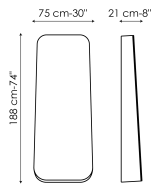

BONALDO

Obel

Obel is an important wall mirror that, thanks to its large reflective surface, allows the individual to play the starring role. The trapezoidal shape, consisting of a thin structure with blunt contours, has a wider thickness at the base, a narrower one at the top, giving movement to the whole. The wooden structure, which gives the mirror volume and richness, is available

Data sheet

Width: 75cm

Depth: 21cm

Height: 188cm

Frame

Wood

Veneered wood

American walnut